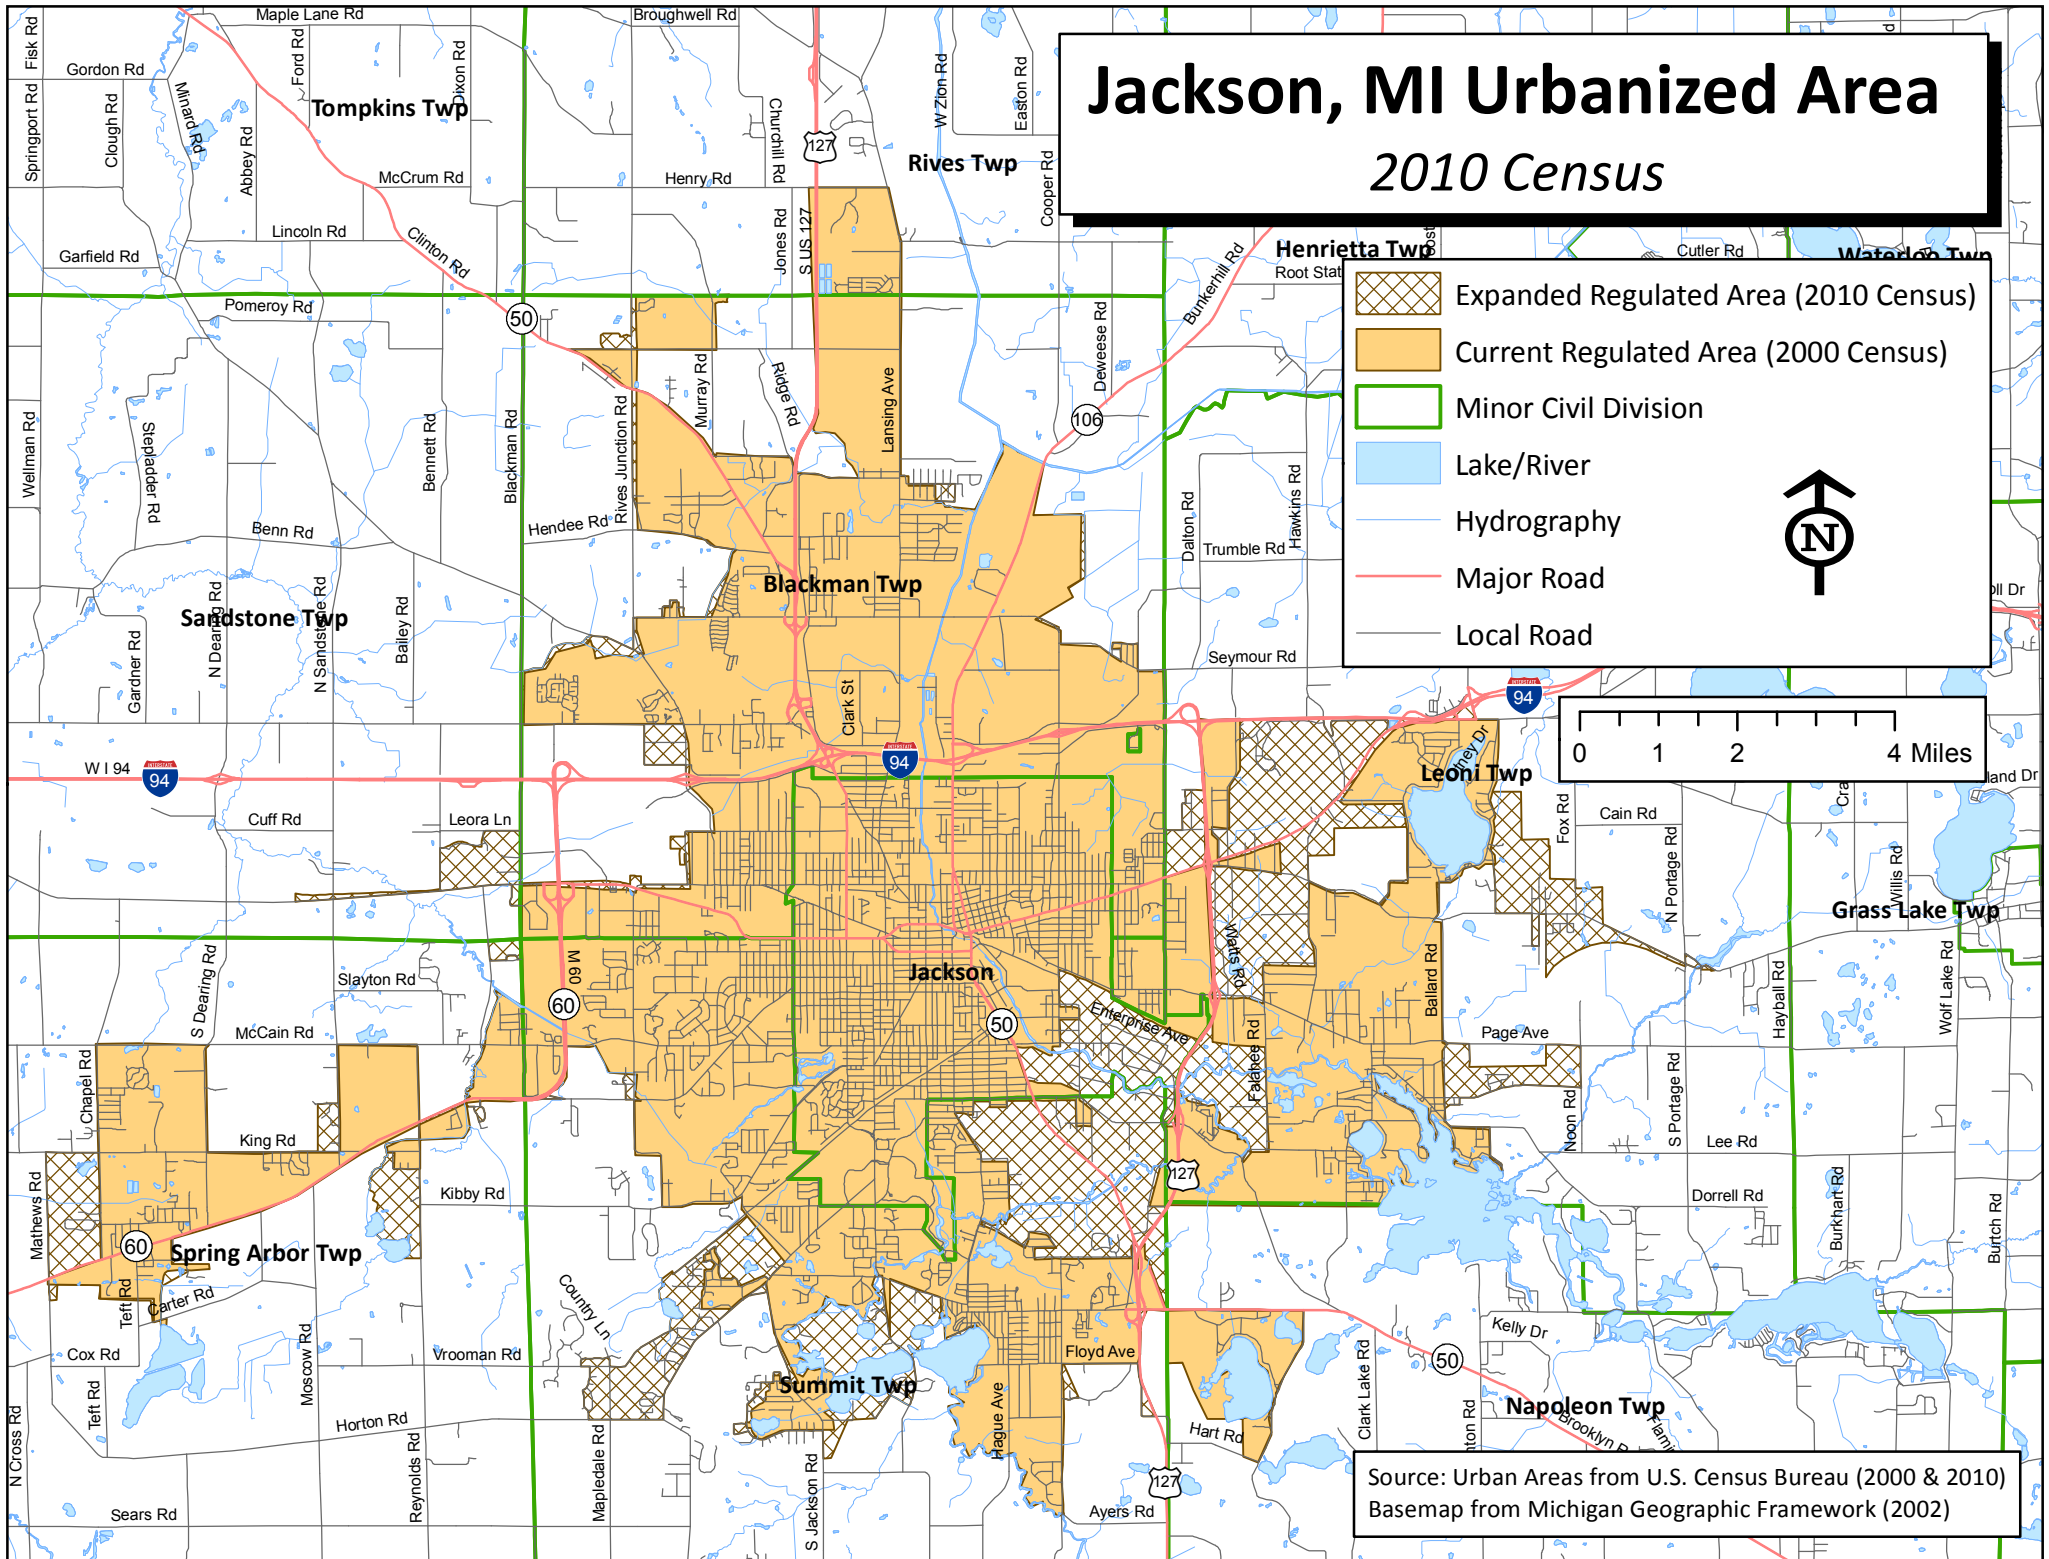

Jackson, MI Urbanized Area

2010 Census

	Expanded Regulated Area (2010 Census)
	Current Regulated Area (2000 Census)
	Minor Civil Division
	Lake/River
	Hydrography
	Major Road
	Local Road

Source: Urban Areas from U.S. Census Bureau (2000 & 2010)
 Basemap from Michigan Geographic Framework (2002)