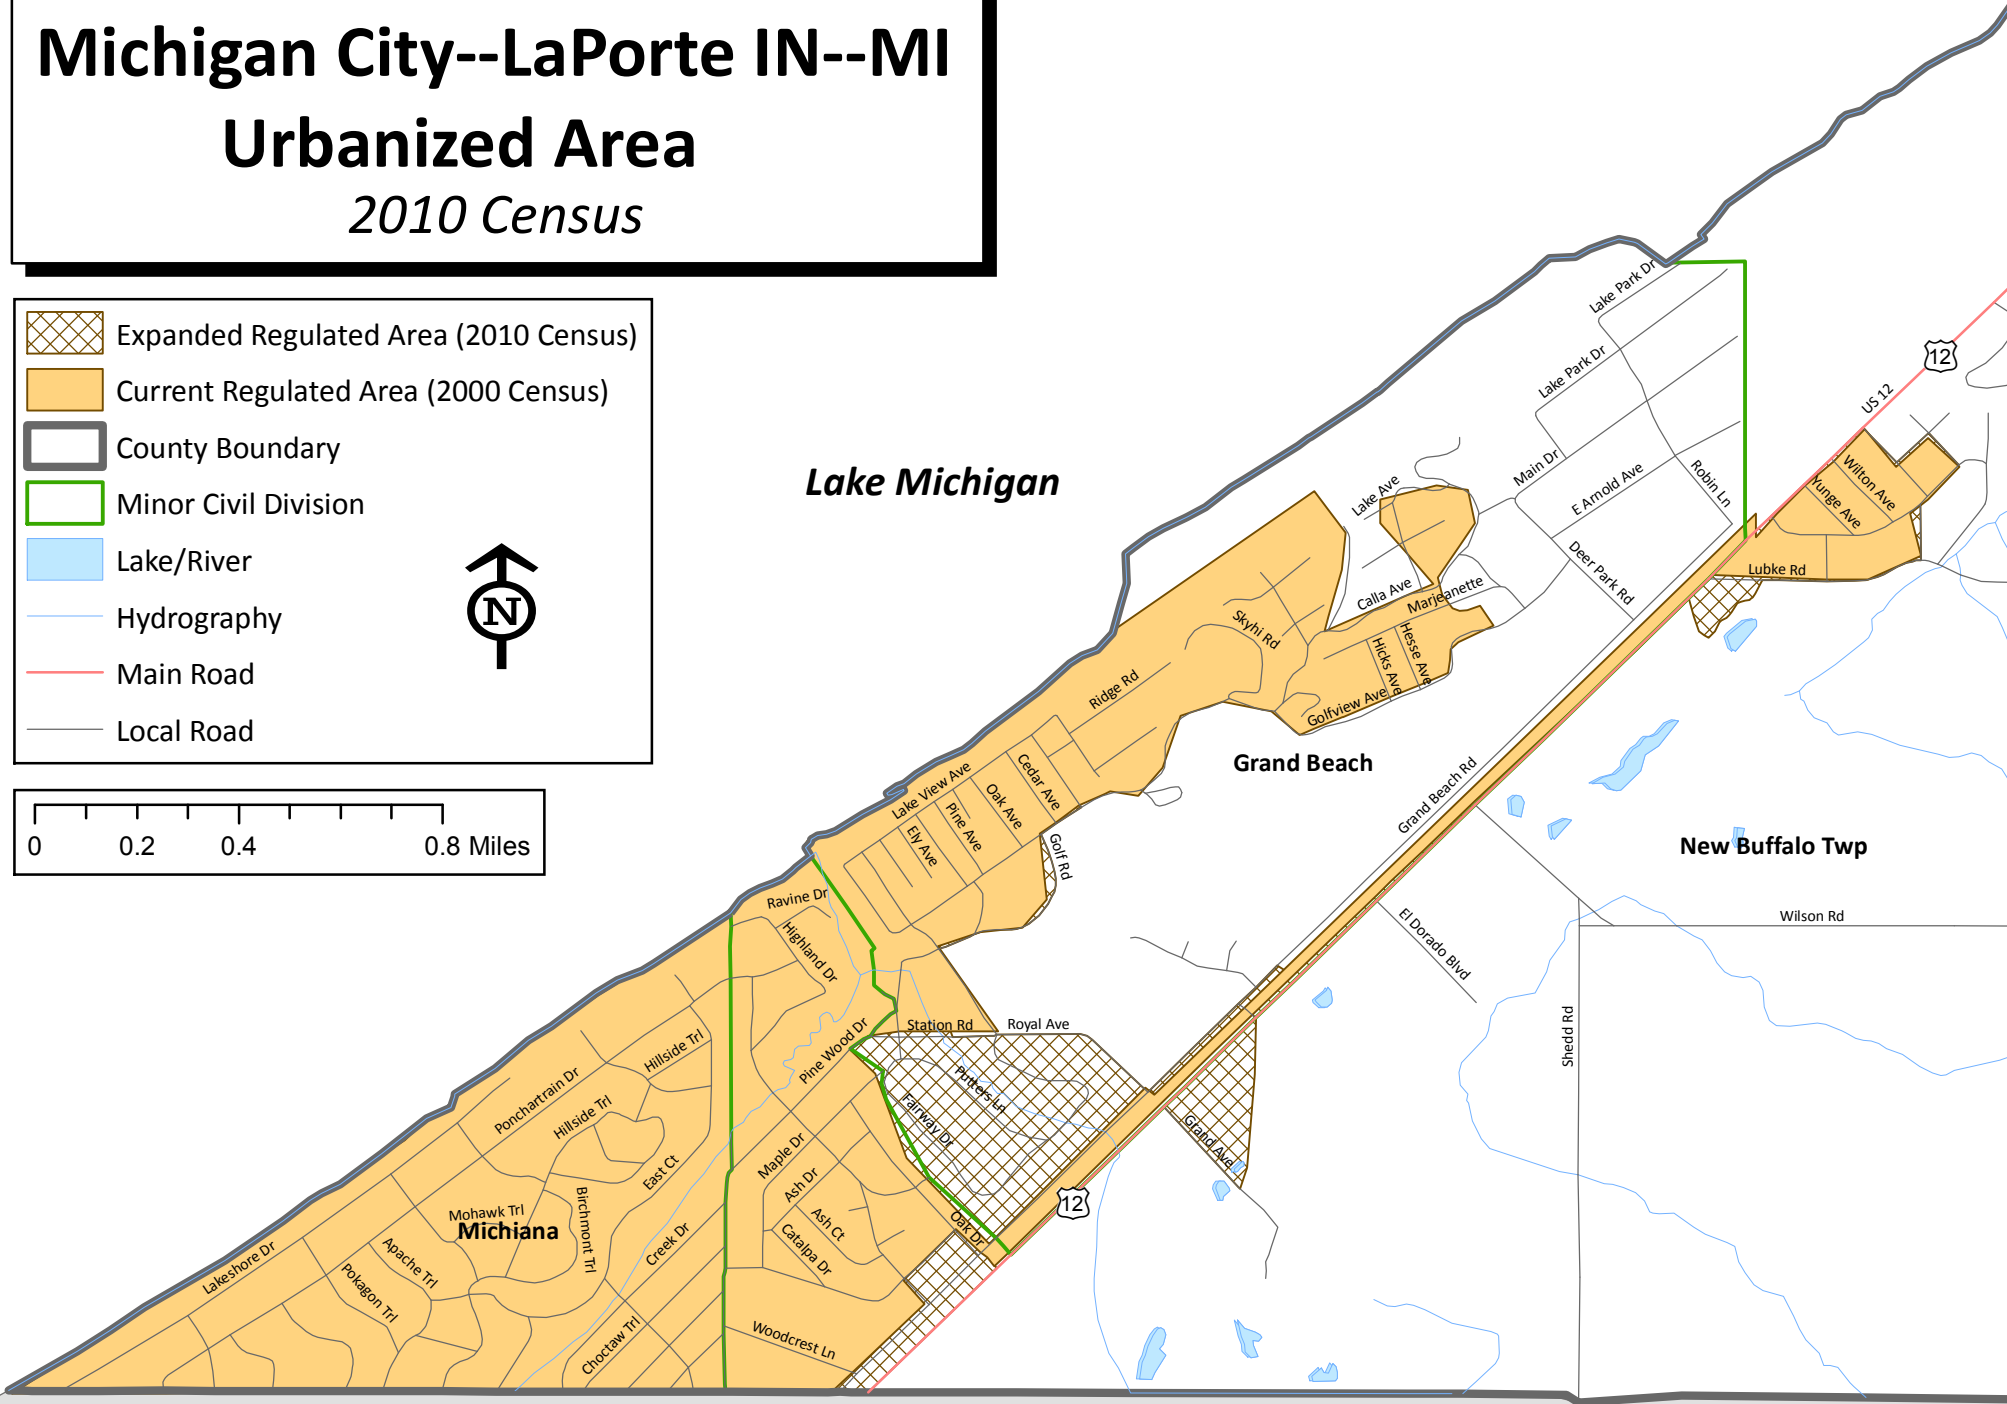

Michigan City--LaPorte IN--MI Urbanized Area 2010 Census

-  Expanded Regulated Area (2010 Census)
-  Current Regulated Area (2000 Census)
-  County Boundary
-  Minor Civil Division
-  Lake/River
-  Hydrography
-  Main Road
-  Local Road

Indiana

Source: Urban Areas from U.S. Census Bureau (2000 & 2010)
Basemap from Michigan Geographic Framework (2002)