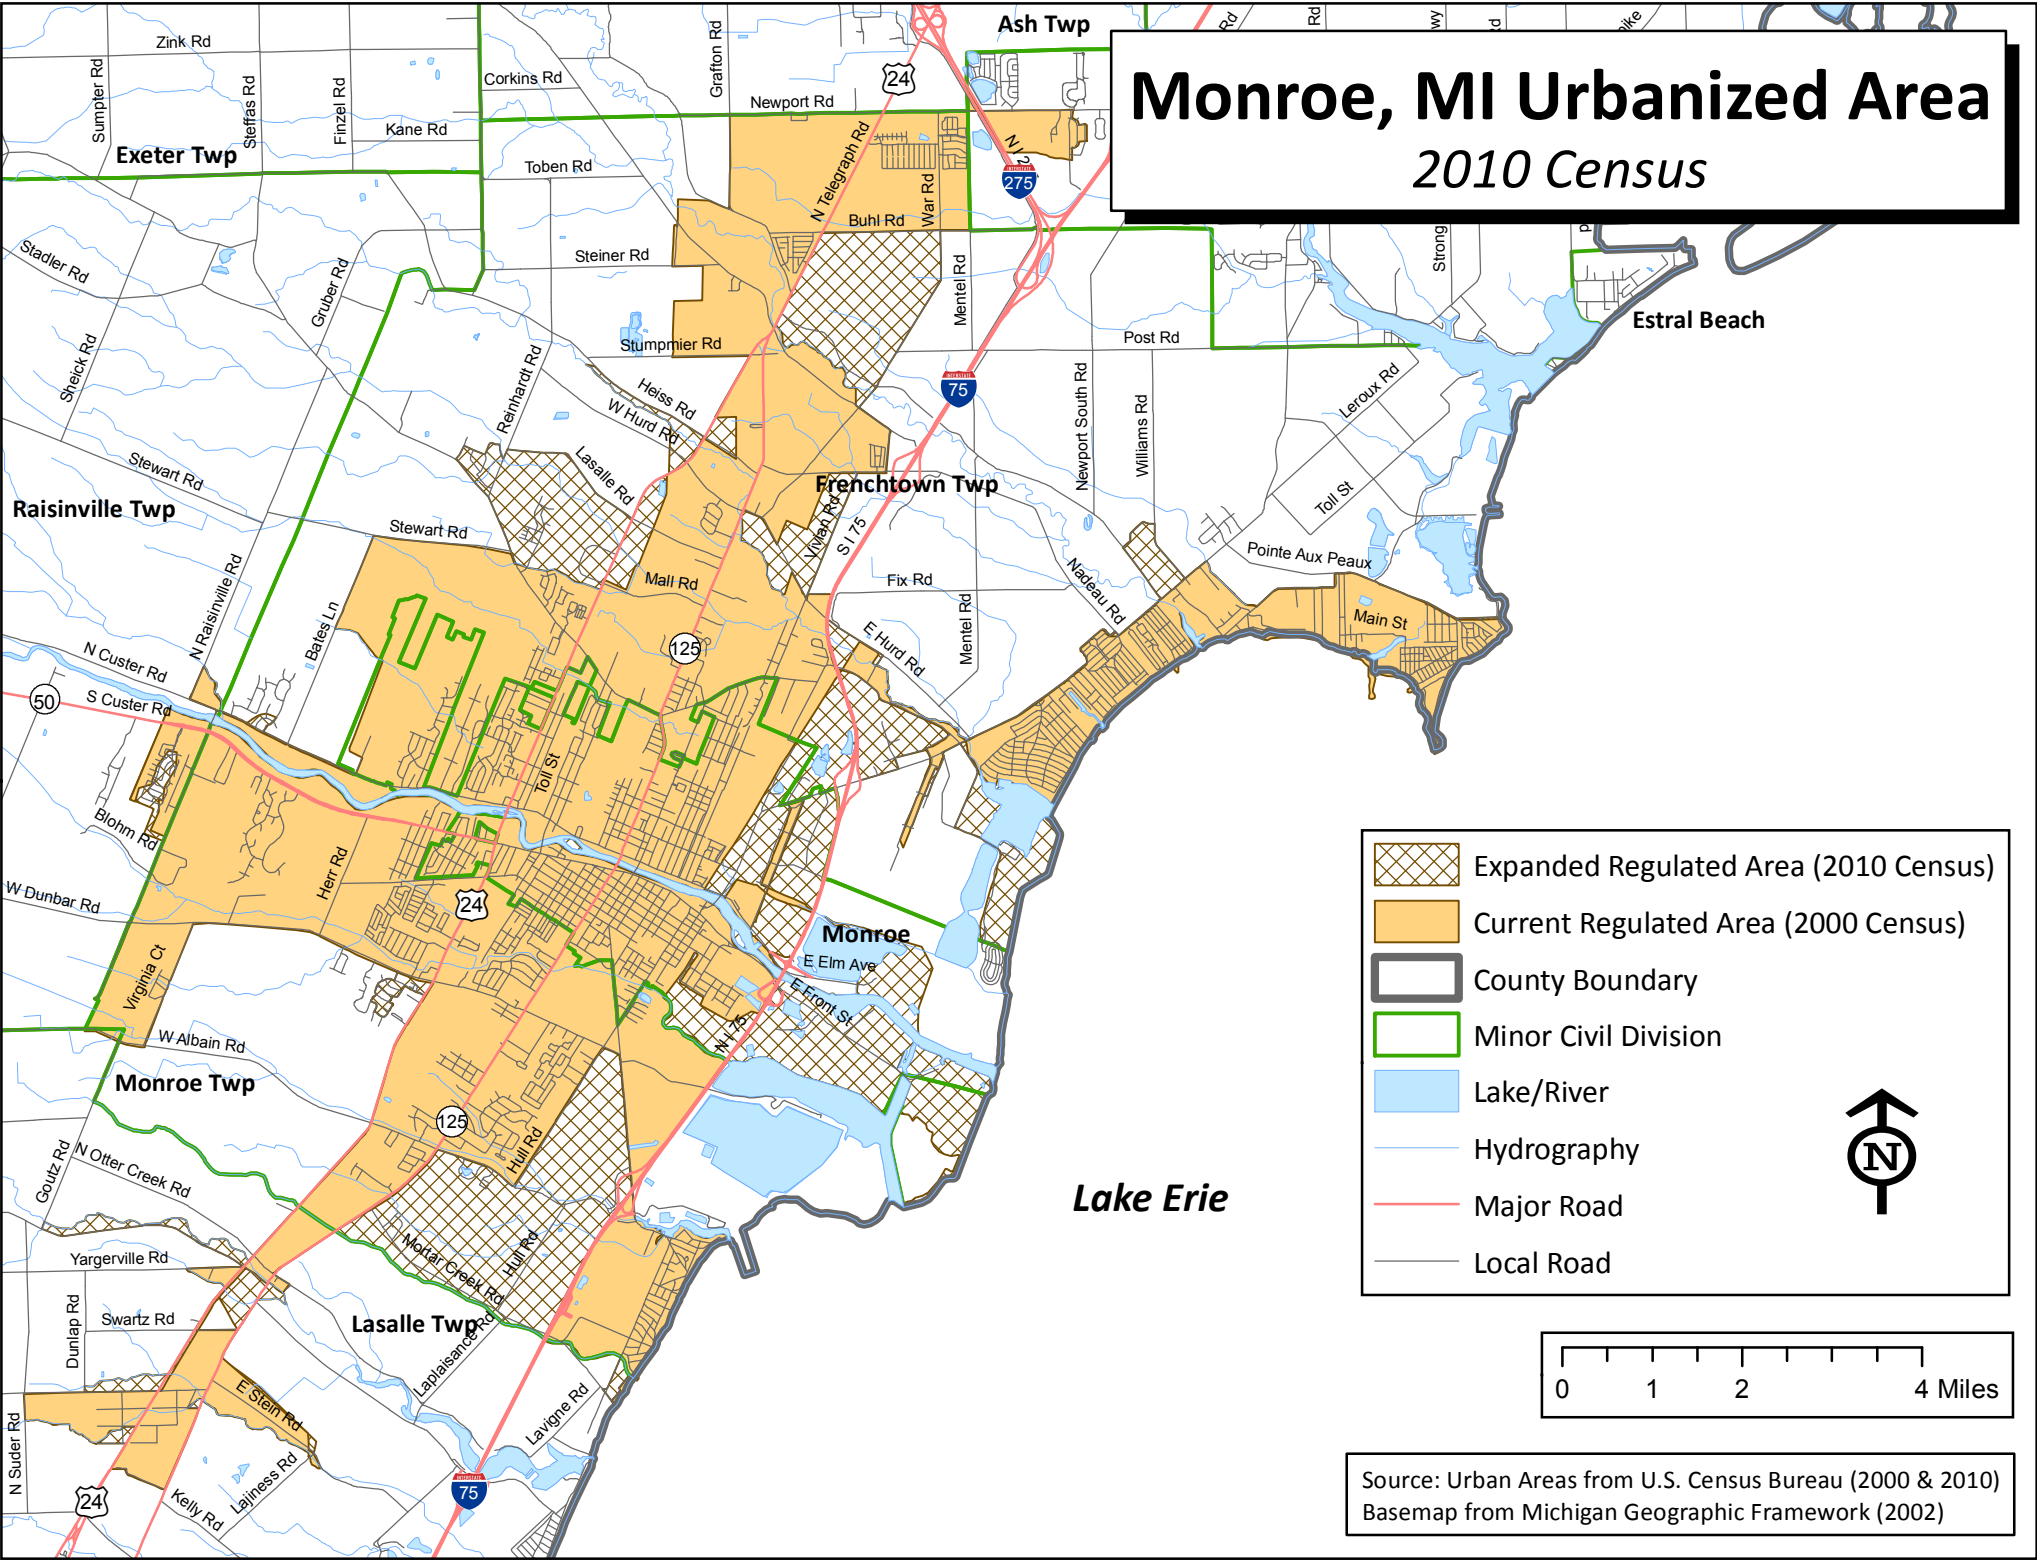

Monroe, MI Urbanized Area

2010 Census

-  Expanded Regulated Area (2010 Census)
-  Current Regulated Area (2000 Census)
-  County Boundary
-  Minor Civil Division
-  Lake/River
-  Hydrography
-  Major Road
-  Local Road

Source: Urban Areas from U.S. Census Bureau (2000 & 2010)
 Basemap from Michigan Geographic Framework (2002)