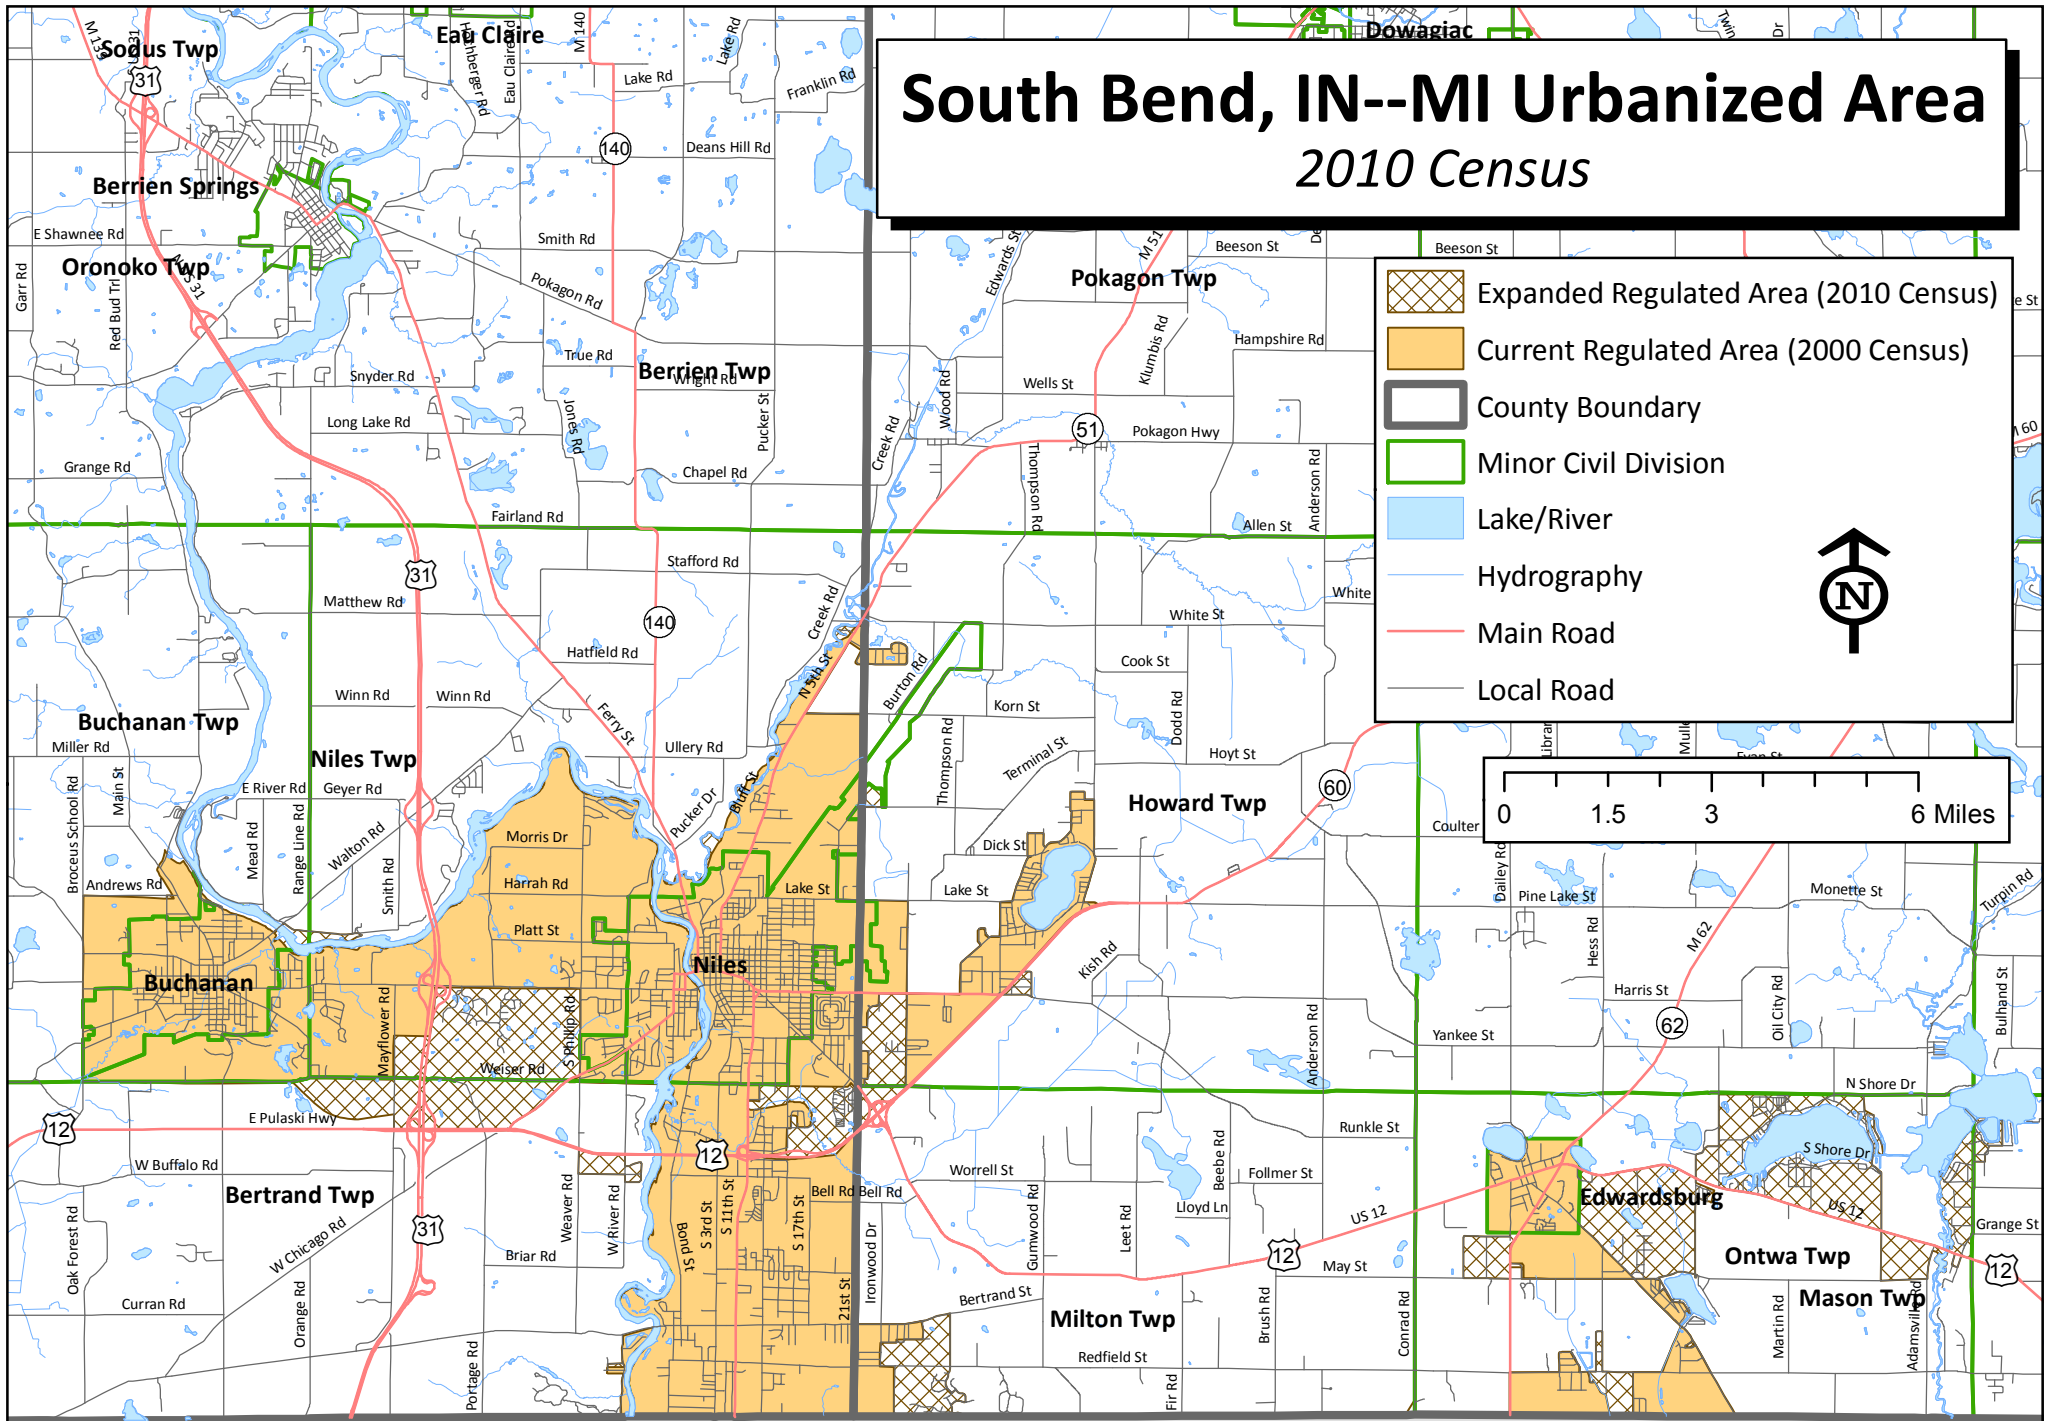

# South Bend, IN--MI Urbanized Area 2010 Census

	Expanded Regulated Area (2010 Census)
	Current Regulated Area (2000 Census)
	County Boundary
	Minor Civil Division
	Lake/River
	Hydrography
	Main Road
	Local Road

**Indiana**

Source: Urban Areas from U.S. Census Bureau (2000 & 2010)  
Basemap from Michigan Geographic Framework (2002)