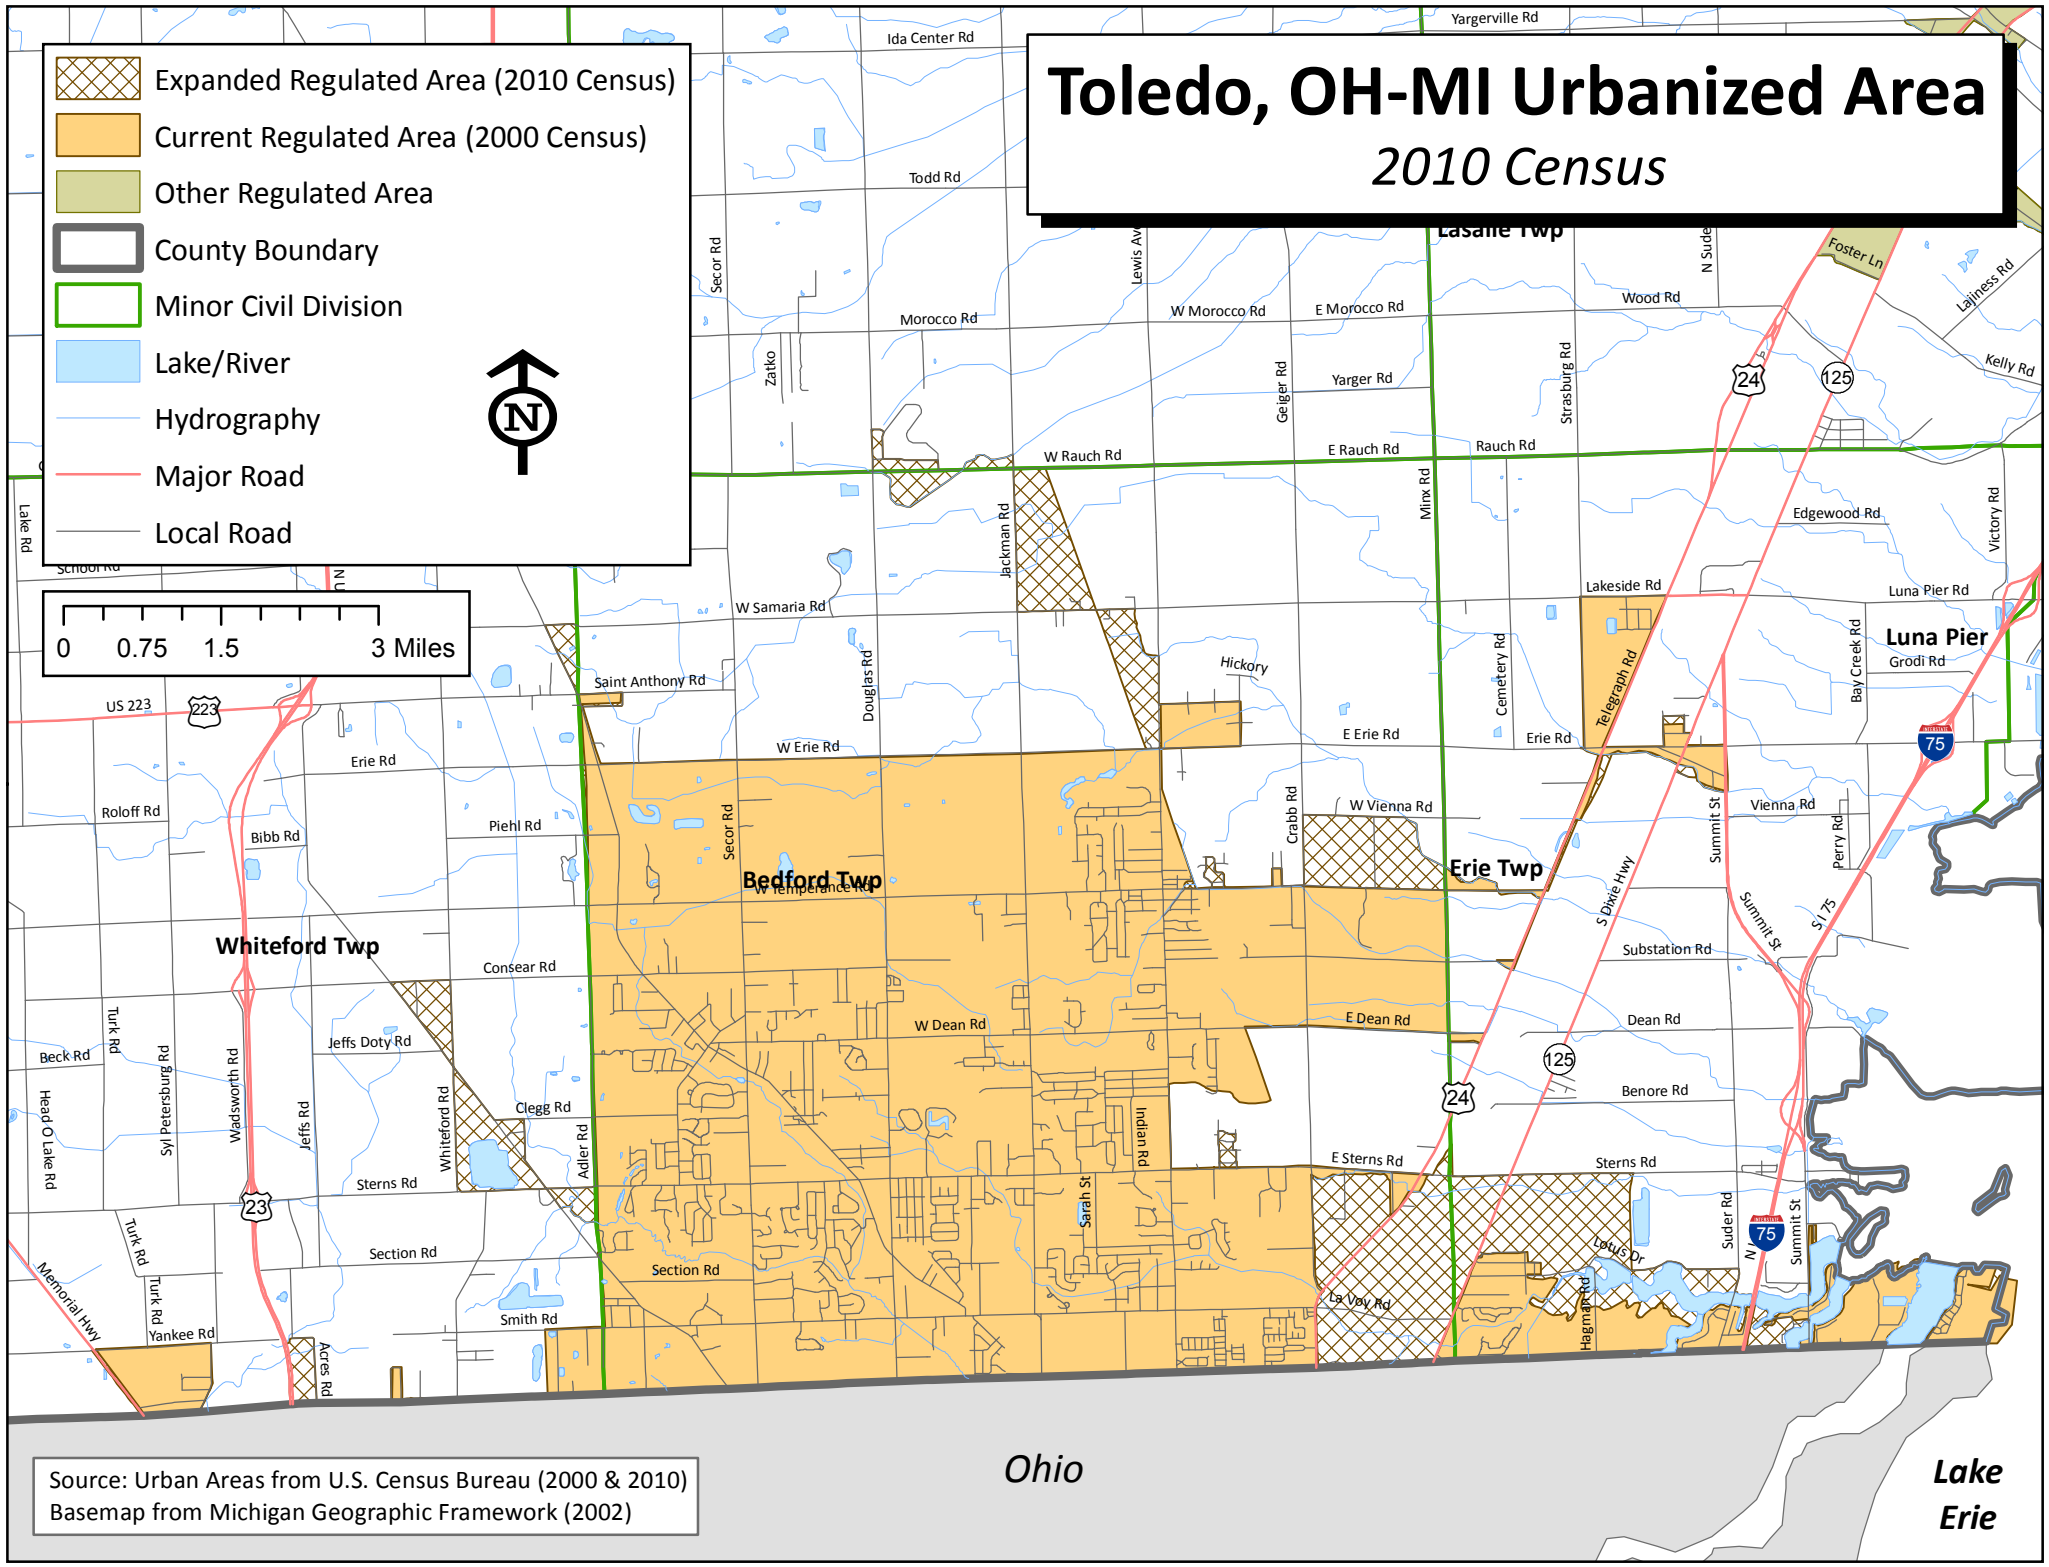

# Toledo, OH-MI Urbanized Area 2010 Census

-  Expanded Regulated Area (2010 Census)
-  Current Regulated Area (2000 Census)
-  Other Regulated Area
-  County Boundary
-  Minor Civil Division
-  Lake/River
-  Hydrography
-  Major Road
-  Local Road

Source: Urban Areas from U.S. Census Bureau (2000 & 2010)  
Basemap from Michigan Geographic Framework (2002)

Ohio

Lake Erie