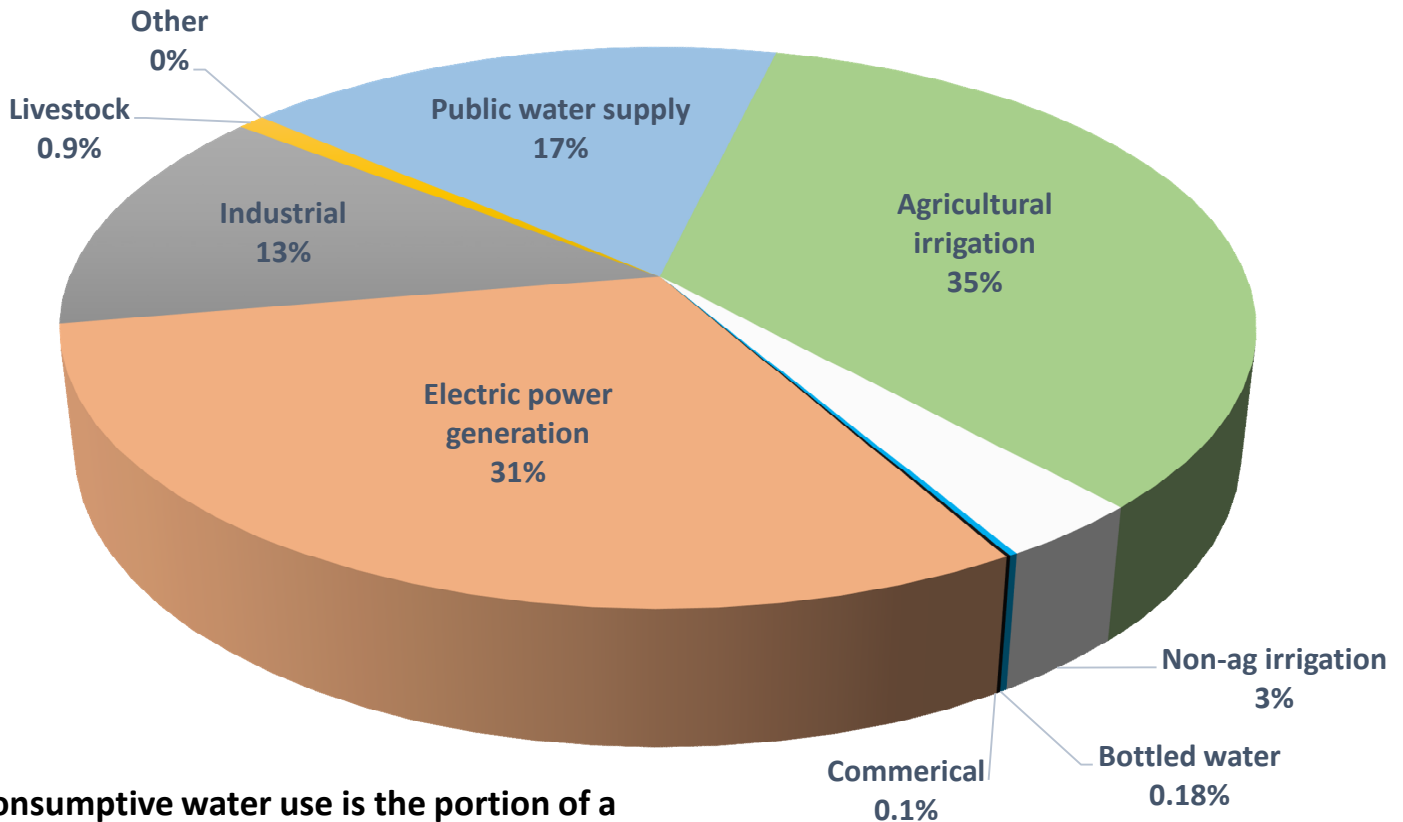

Michigan Total Water Use by Category, 2020

Michigan Consumptive Water Use by Category, 2020

*Consumptive water use is the portion of a water withdrawal that is not returned locally due to evaporation, incorporation into products, or transport out of the Great Lakes Basin.