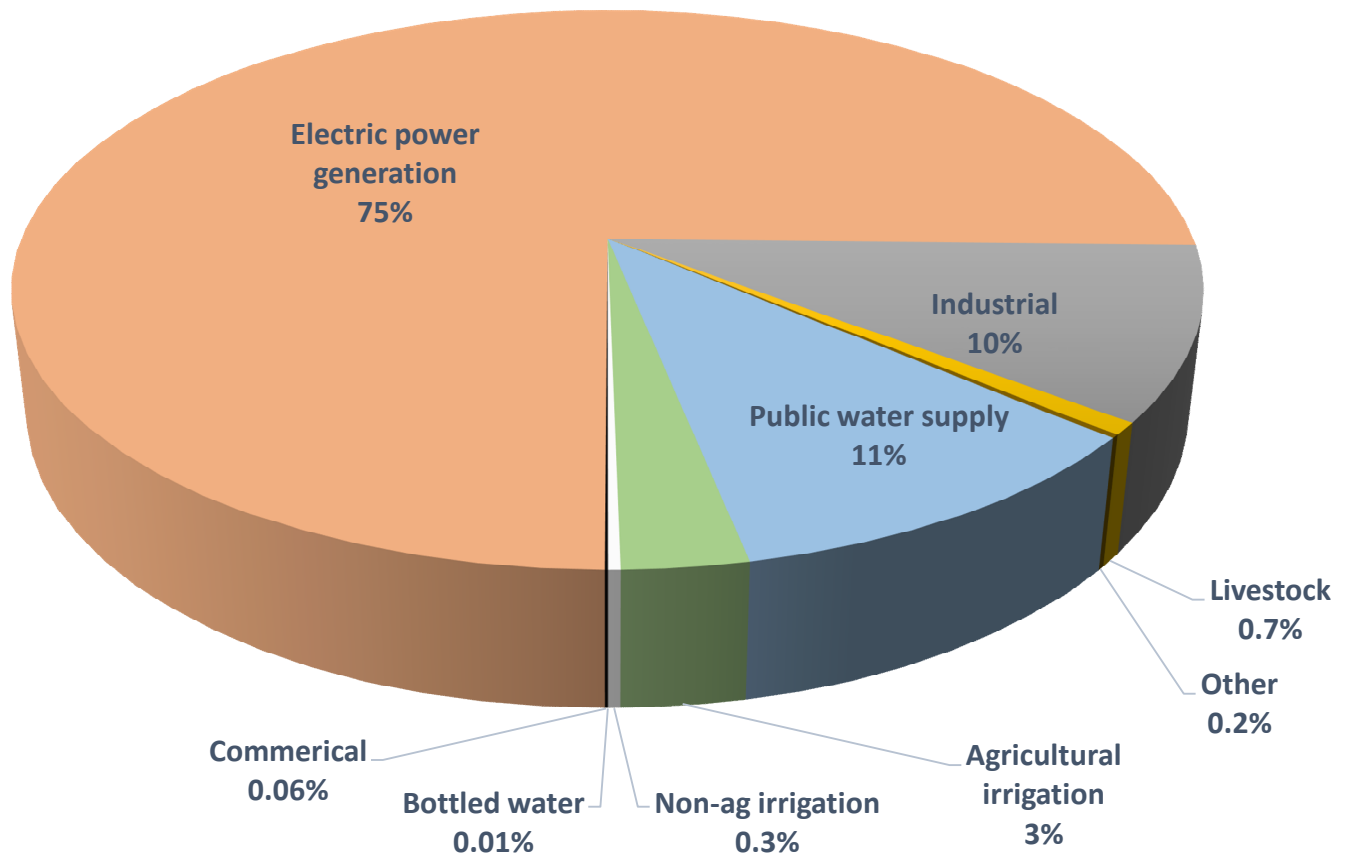

Michigan Total Water Use by Category, 2020

Michigan Consumptive Water Use by Category, 2020

*Consumptive water use is the portion of a water withdrawal that is not returned locally due to evaporation, incorporation into products, or transport out of the Great Lakes Basin.