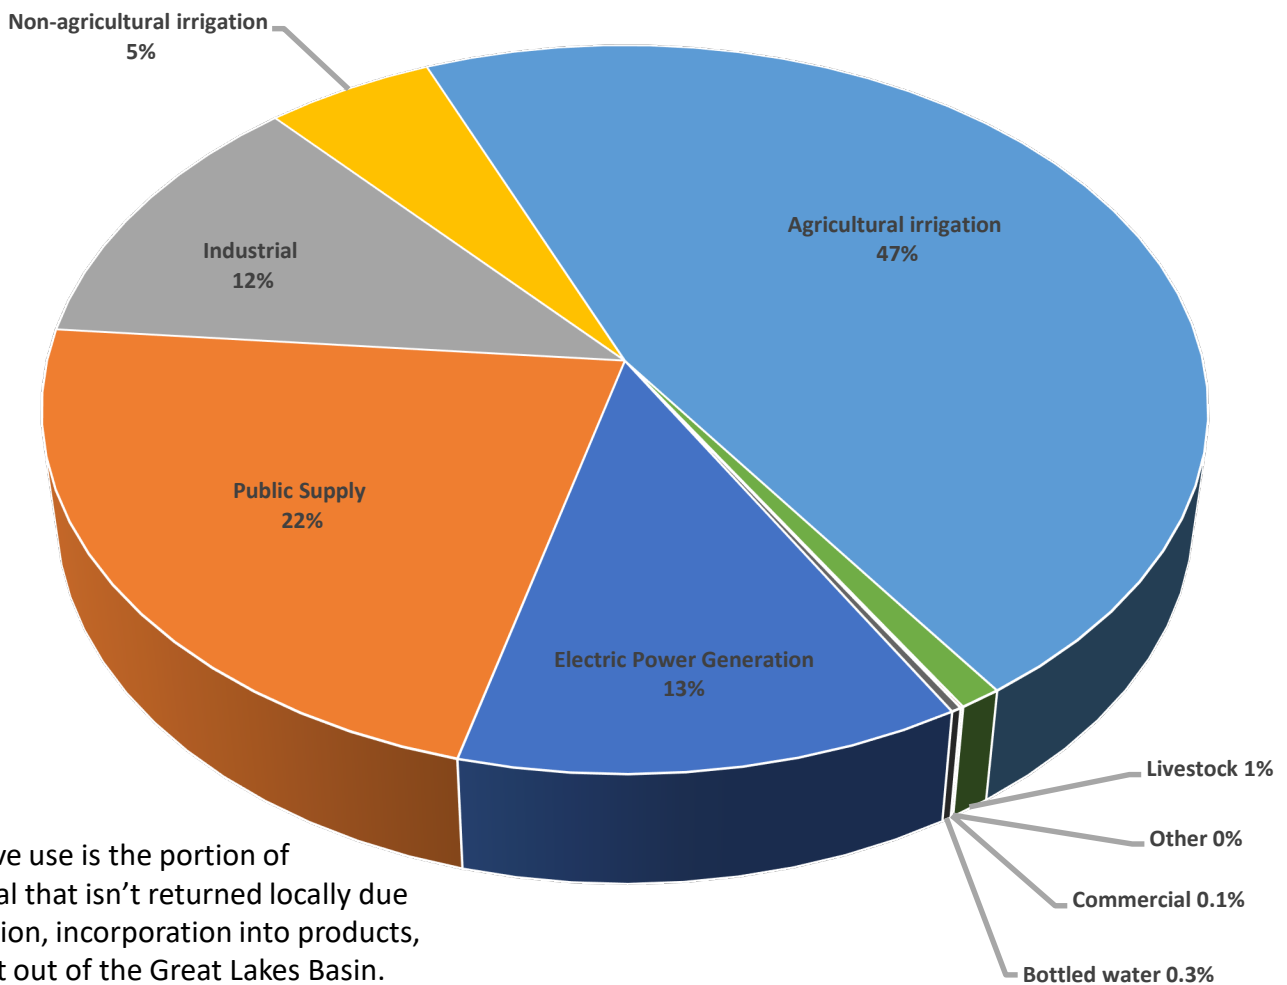

Michigan Total Water Use by Category, 2022

Michigan Consumptive Water Use by Category, 2022

*Consumptive use is the portion of a withdrawal that isn't returned locally due to evaporation, incorporation into products, or transport out of the Great Lakes Basin.