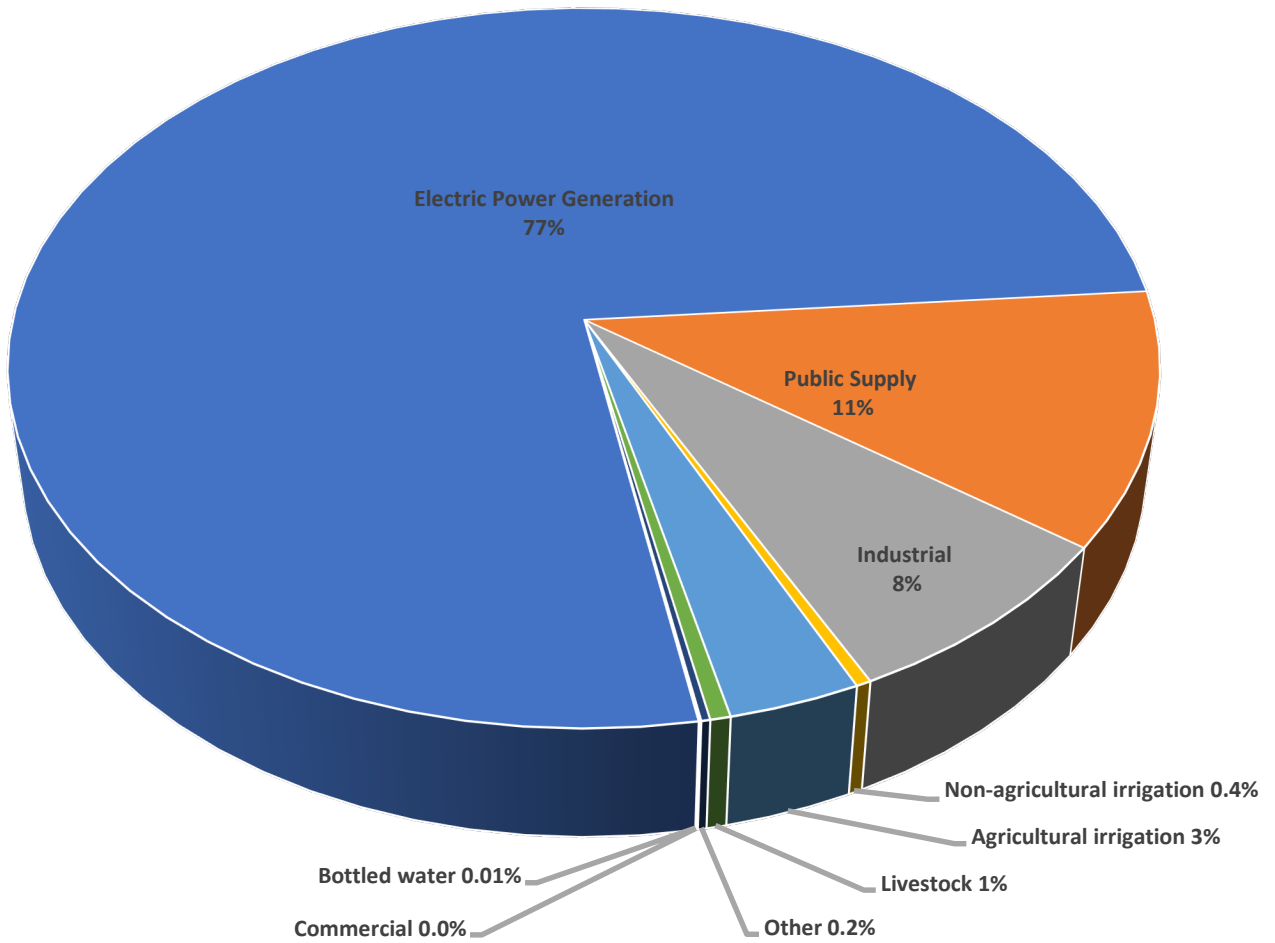

Michigan Total Water Use by Category, 2022

Michigan Consumptive Water Use by Category, 2022

*Consumptive use is the portion of a withdrawal that isn't returned locally due to evaporation, incorporation into products, or transport out of the Great Lakes Basin.