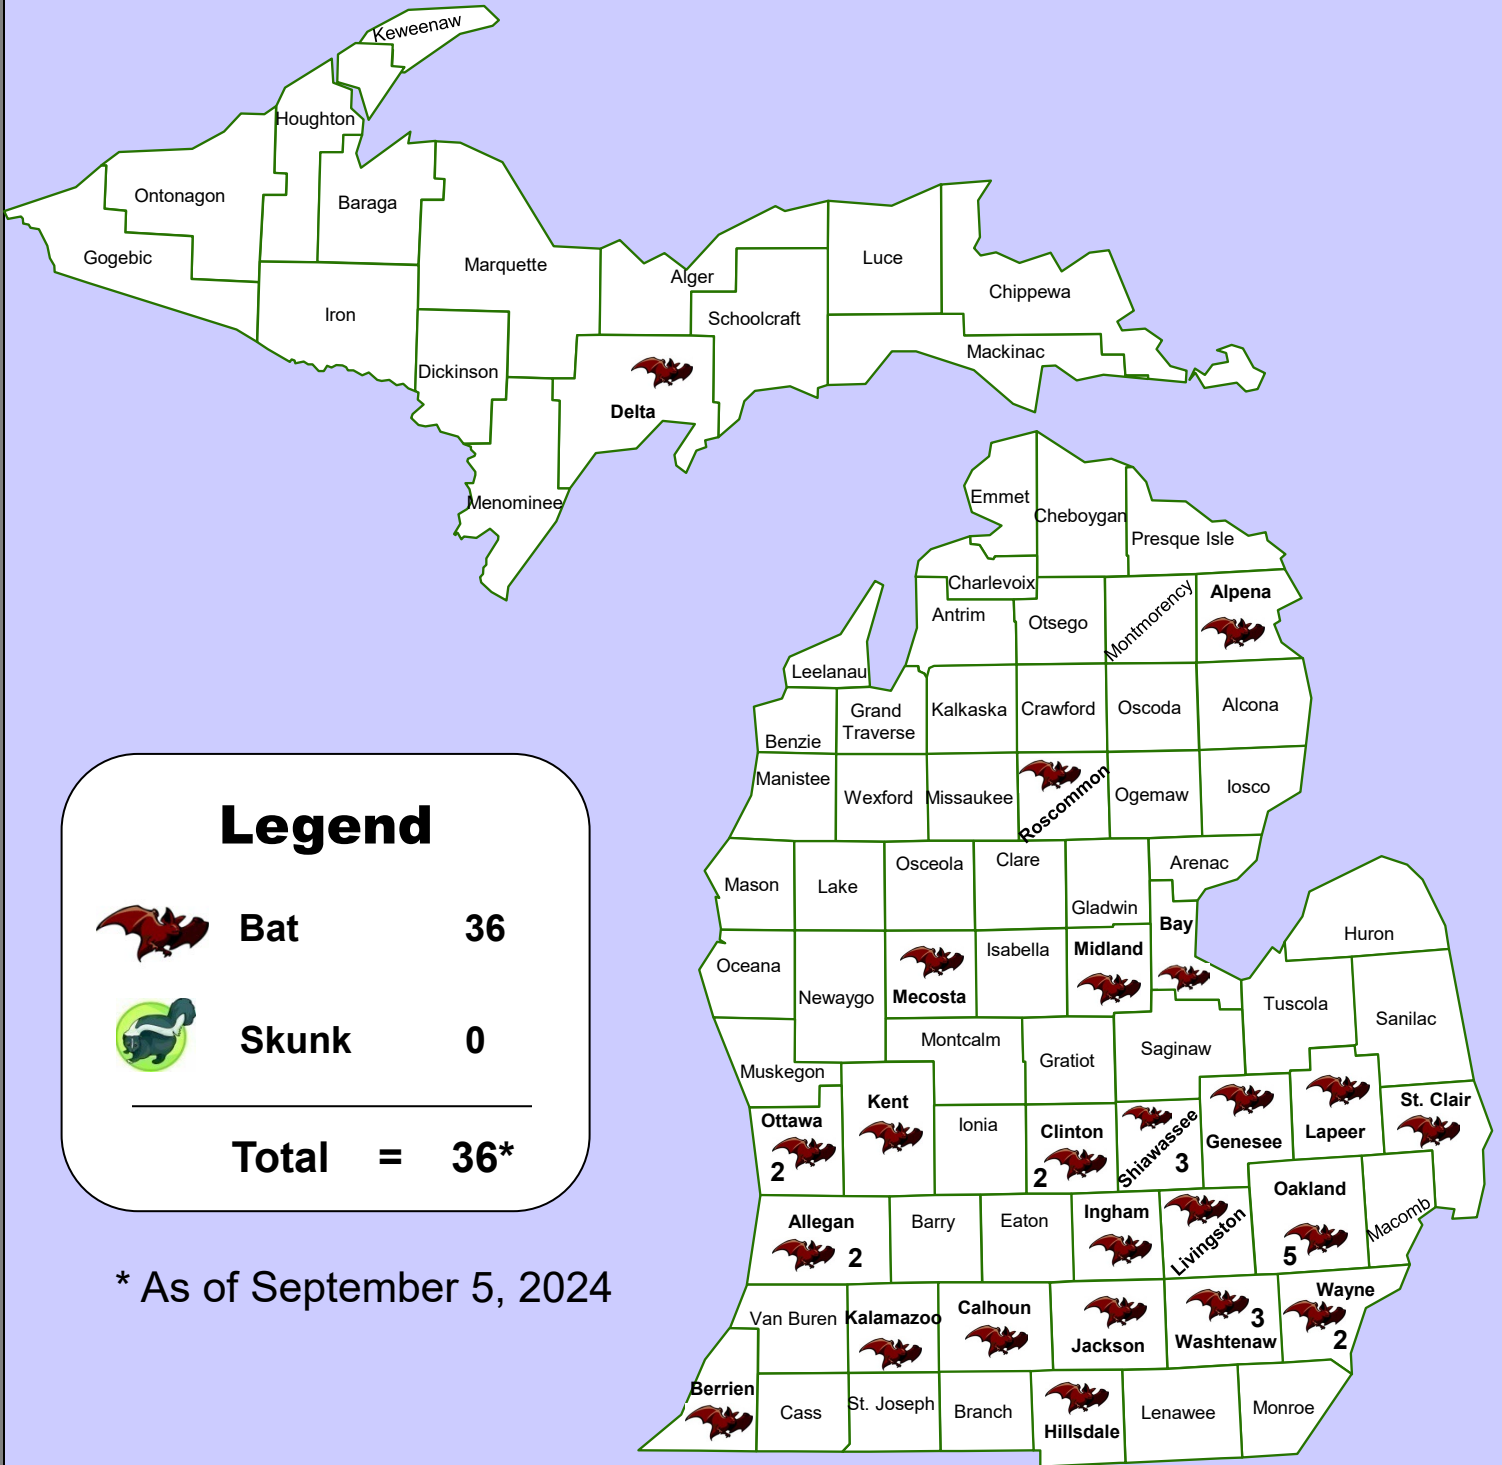

-2024-

# Rabies Positive Animals in Michigan

\* As of September 5, 2024

Learn more about rabies in Michigan at [michigan.gov/rabies](http://michigan.gov/rabies)