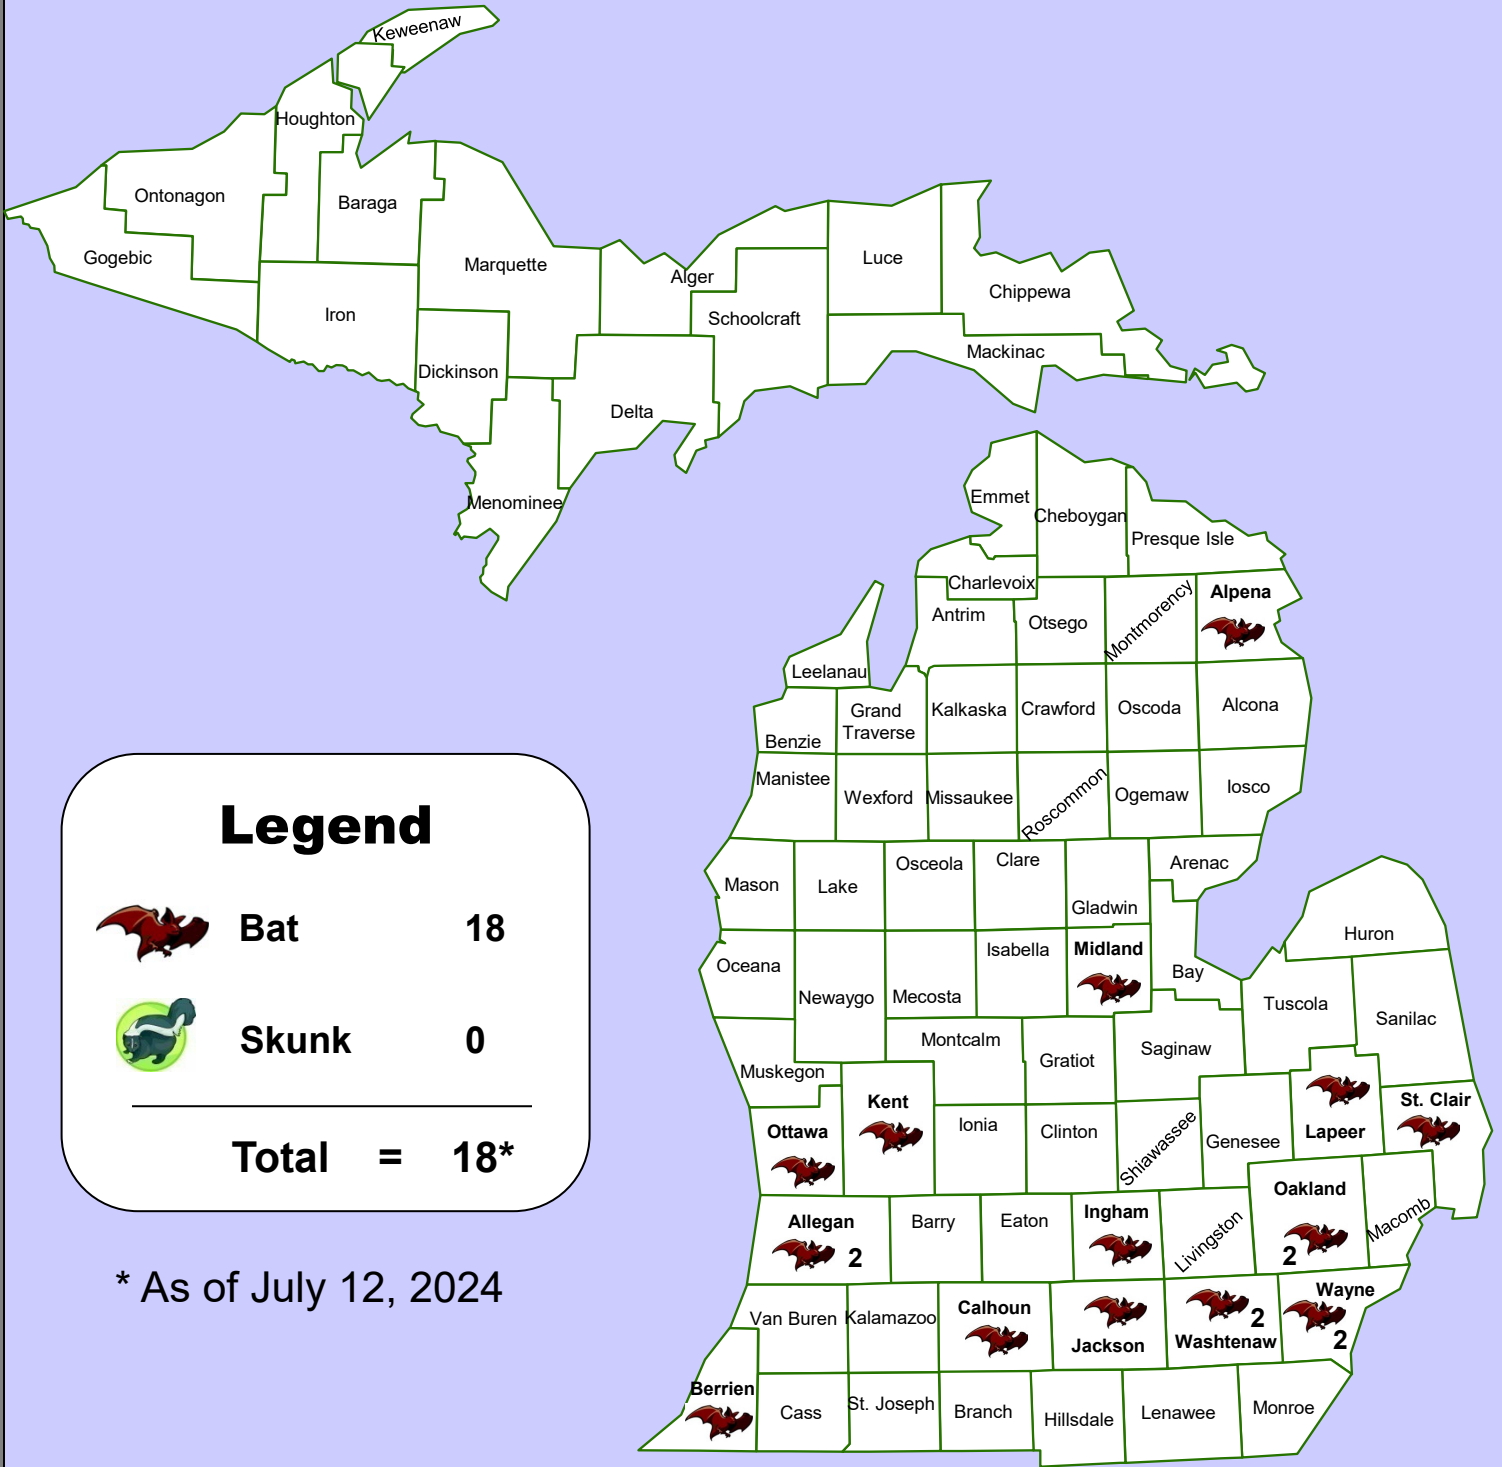

-2024-

# Rabies Positive Animals in Michigan

## Legend

**Bat 18**

**Skunk 0**

**Total = 18\***

\* As of July 12, 2024

Learn more about rabies in Michigan at [michigan.gov/rabies](http://michigan.gov/rabies)