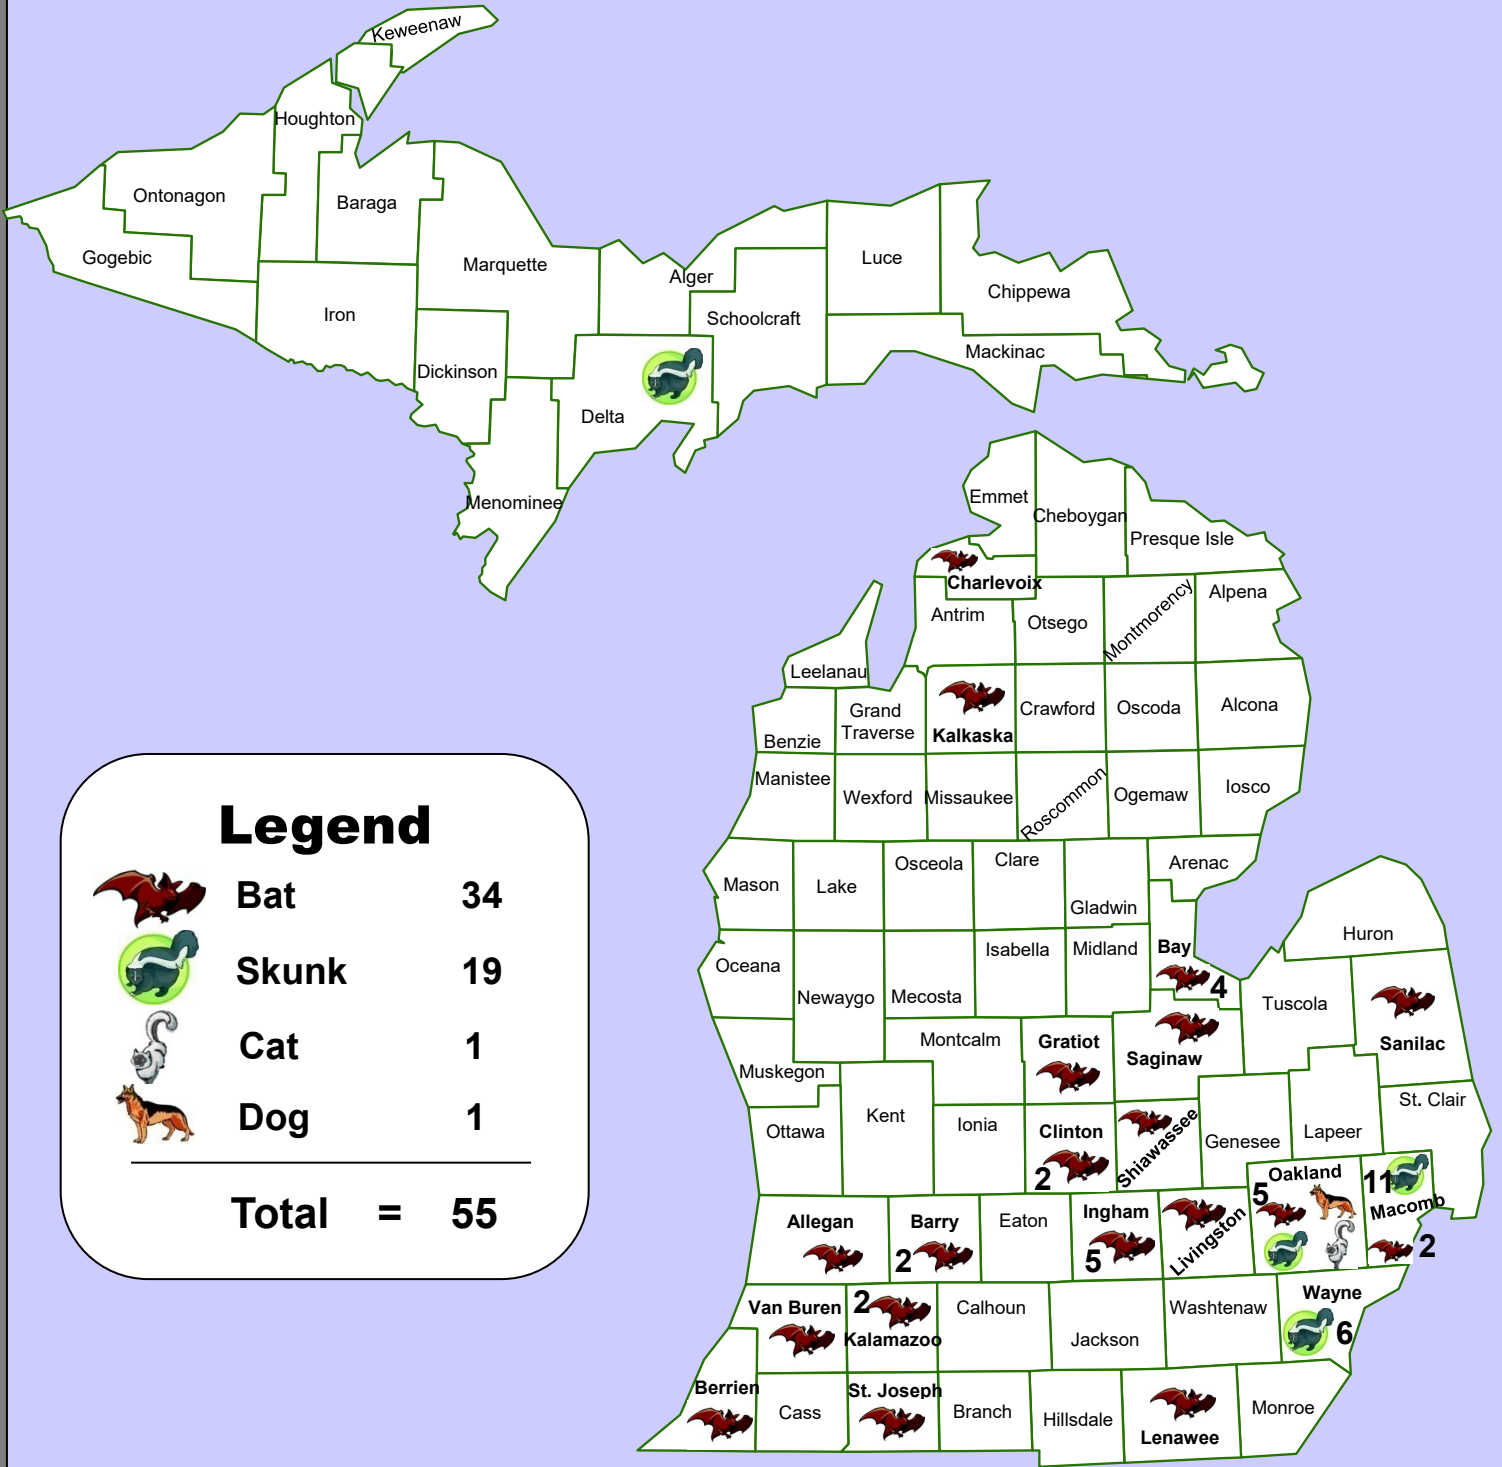

-2023-

Rabies Positive Animals in Michigan

Legend

-  **Bat** **34**
-  **Skunk** **19**
-  **Cat** **1**
-  **Dog** **1**

Total = 55

Learn more about rabies in Michigan at michigan.gov/rabies