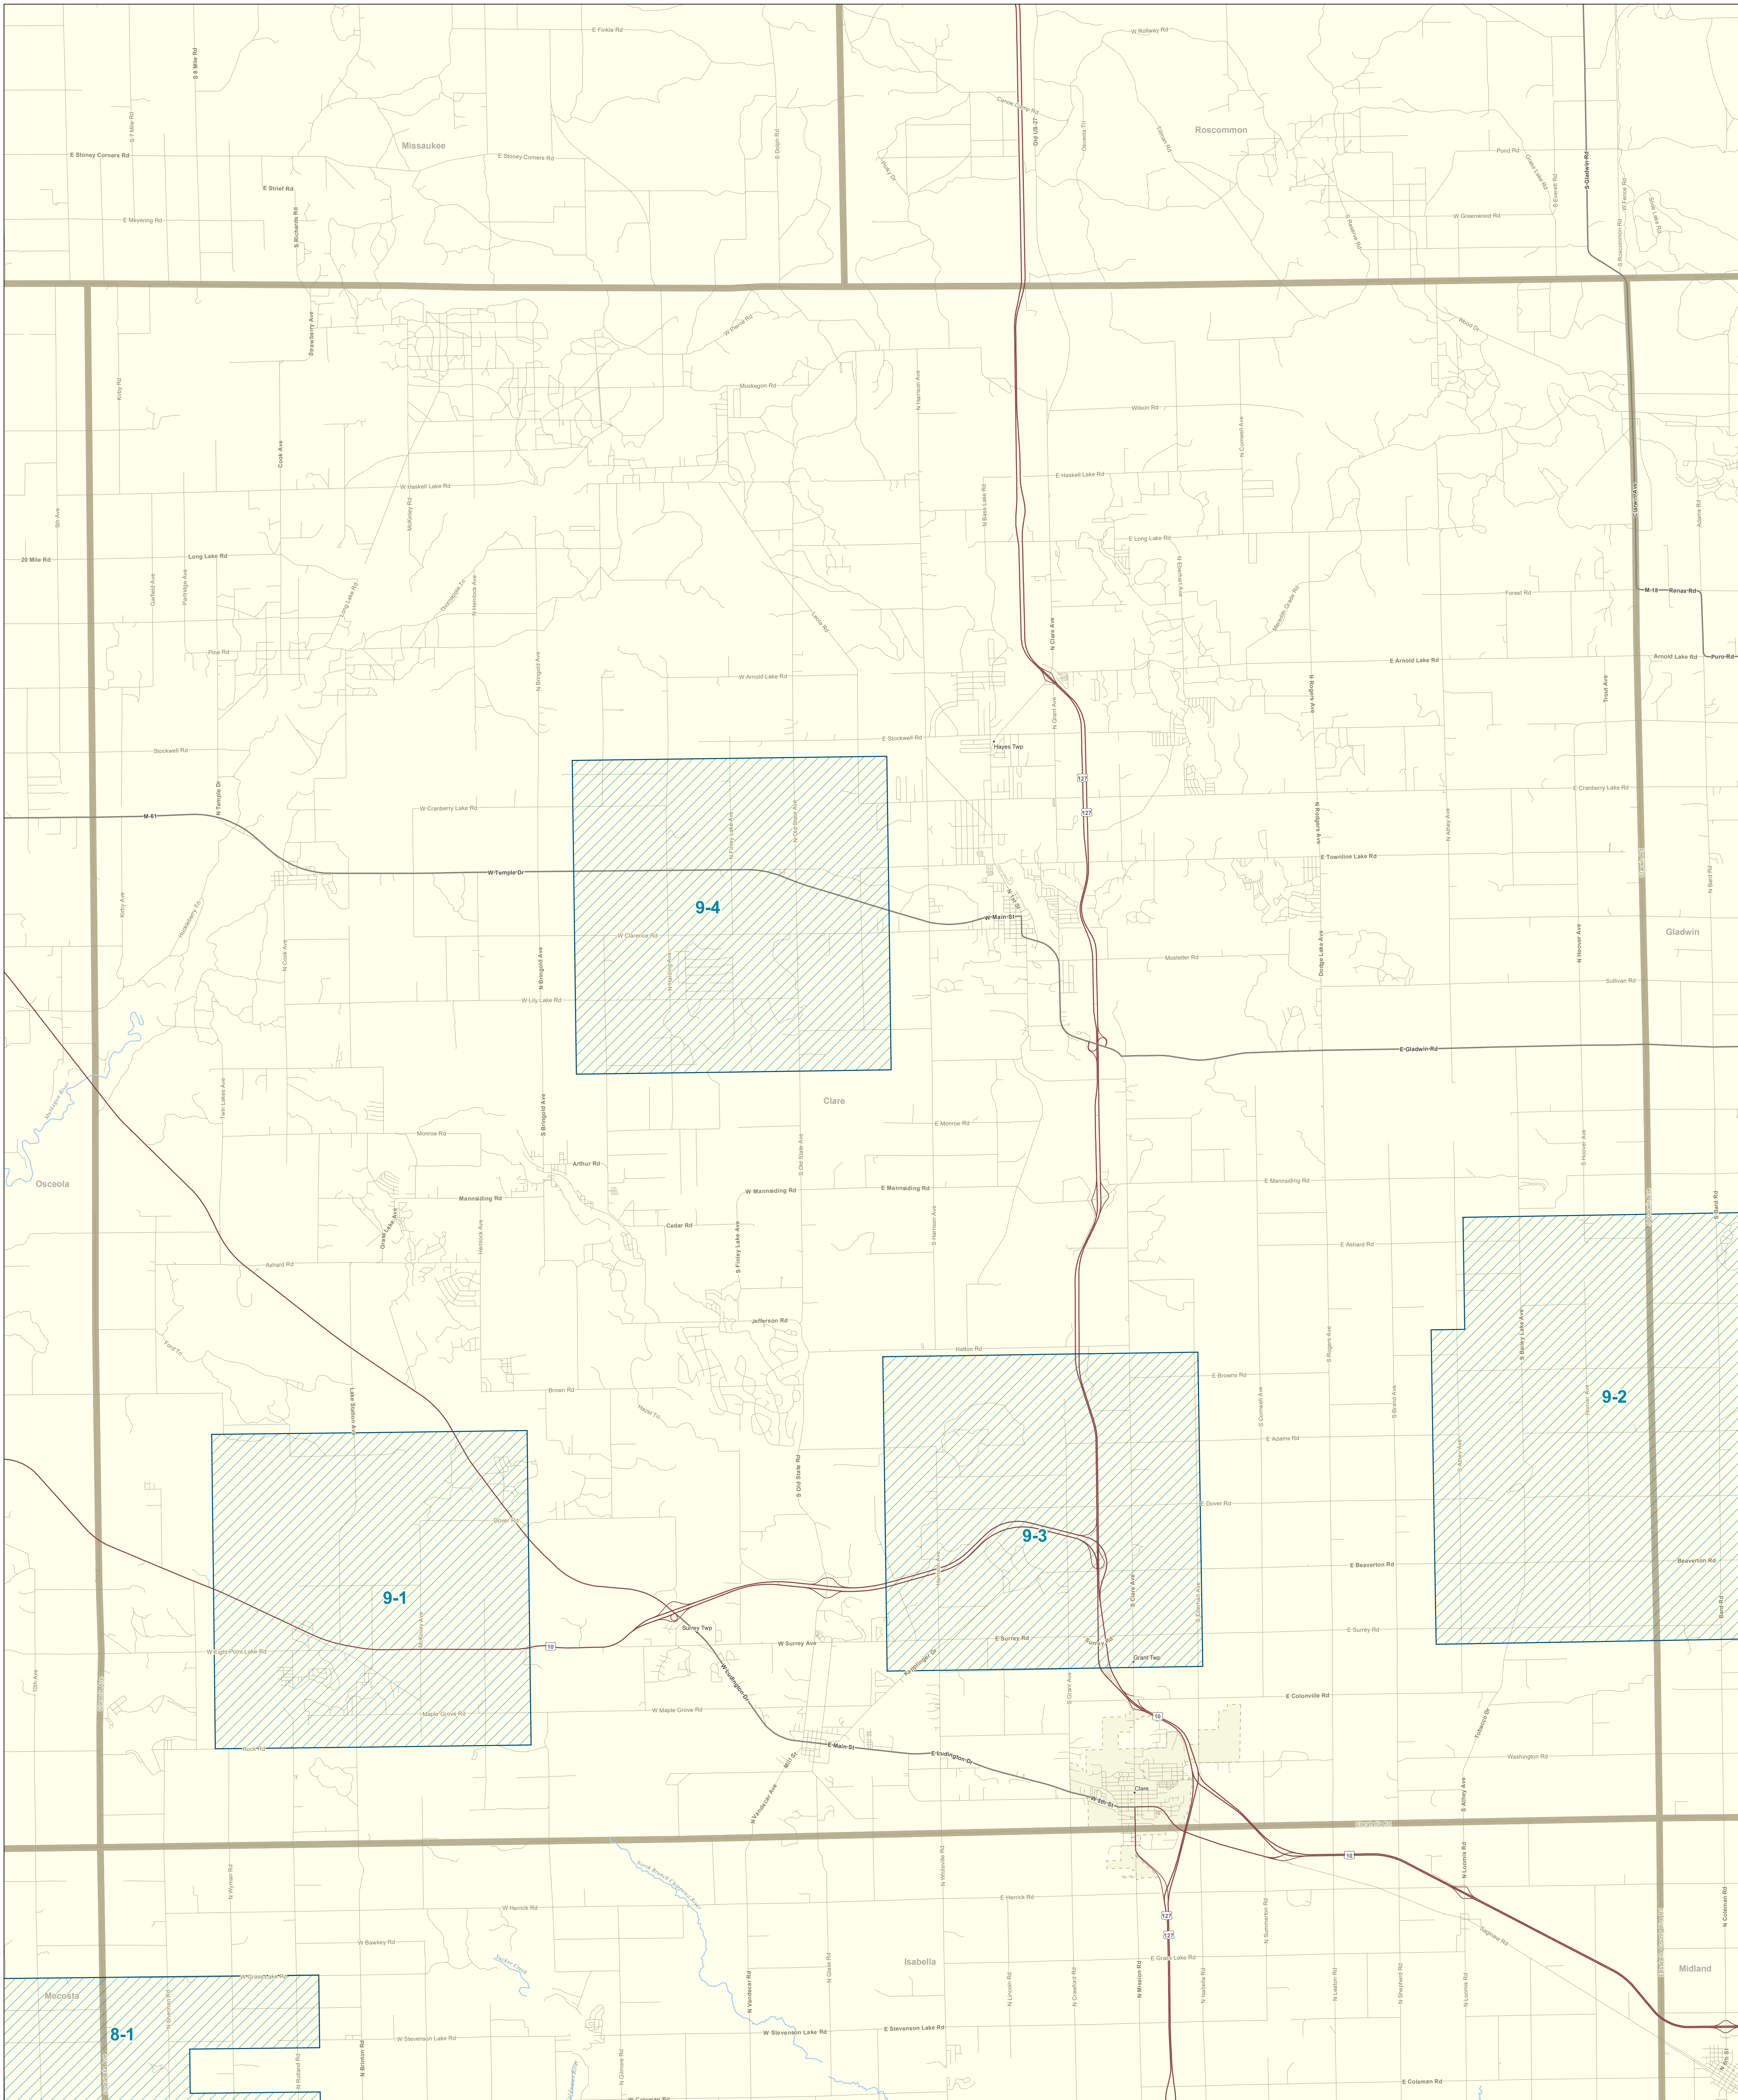

Clare County EEE Aerial Spray Treatment Zones

Michigan State Police
Emergency Management and
Homeland Security Division

Treatment Zones

Miles 0 2.25 4.5