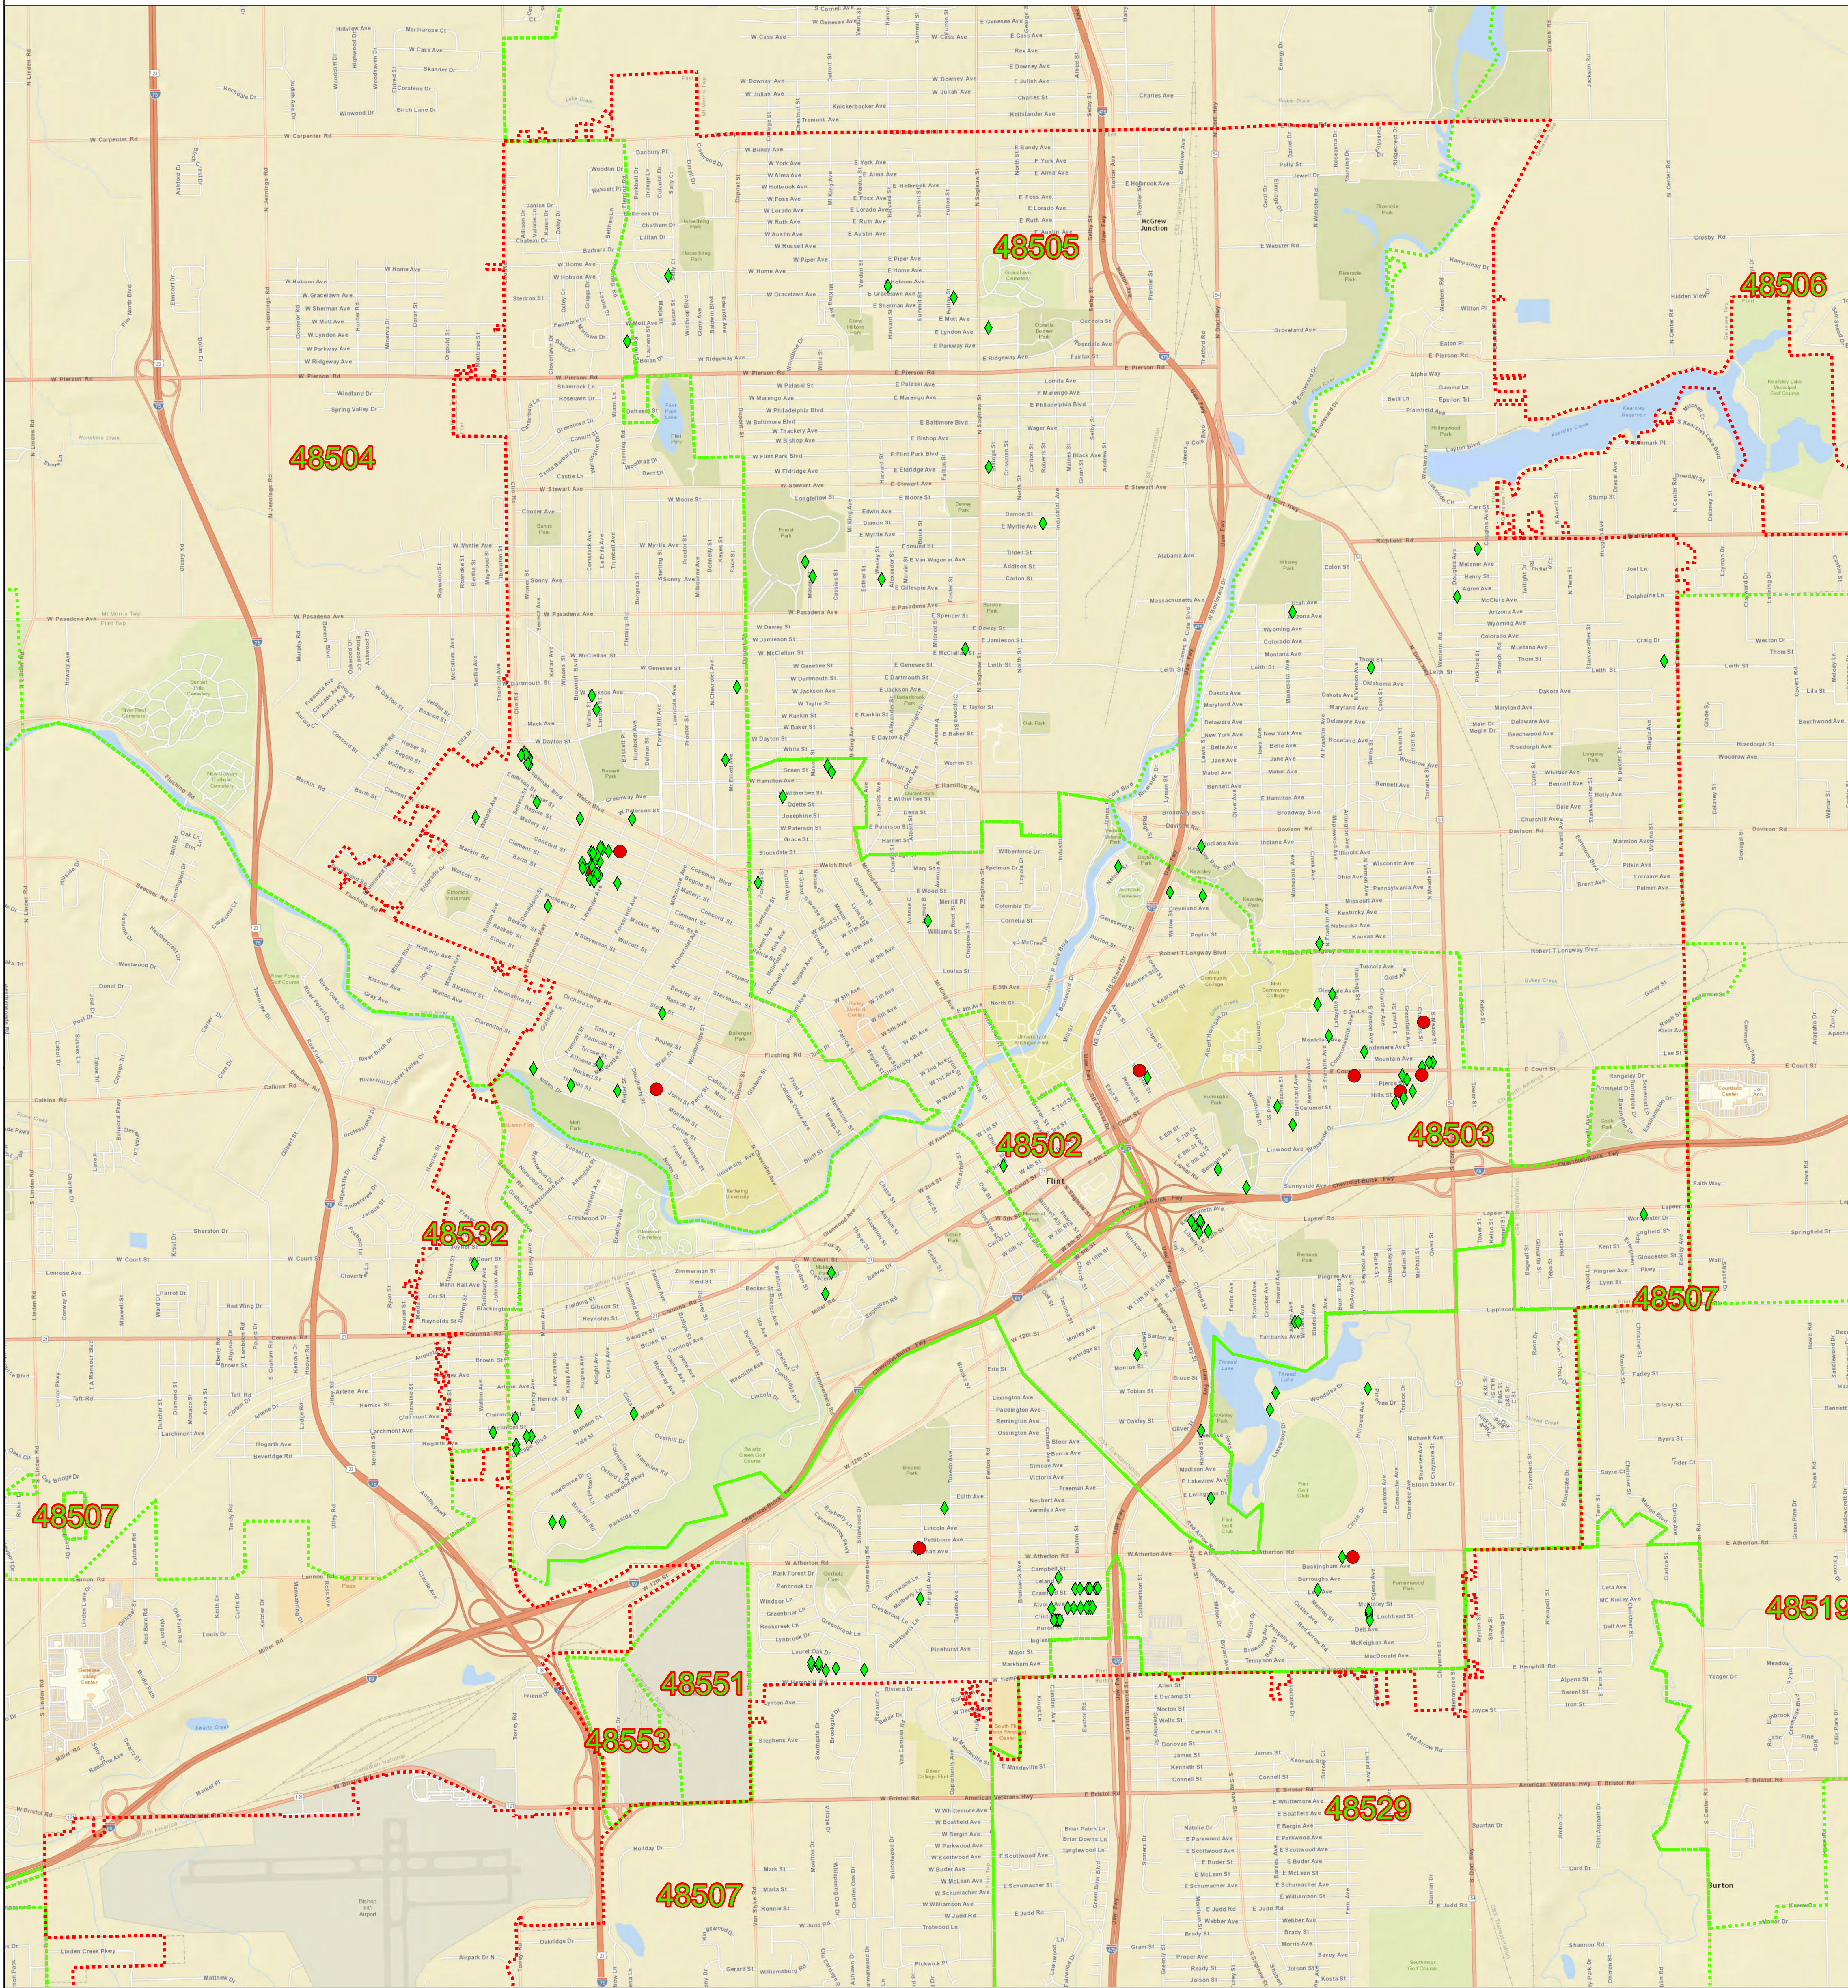

# Flint Water Incident - Extended Sentinel Sampling Round 5 - Lead

## Legend

### Lead\_ppb

- ◆ 148 Results less than or equal to 15 parts per billion of Lead
- 10 Results greater than 16 parts per billion of Lead
- - - Flint w/Franchise Boundary
- - - Flint Area Zip Codes

State of Michigan