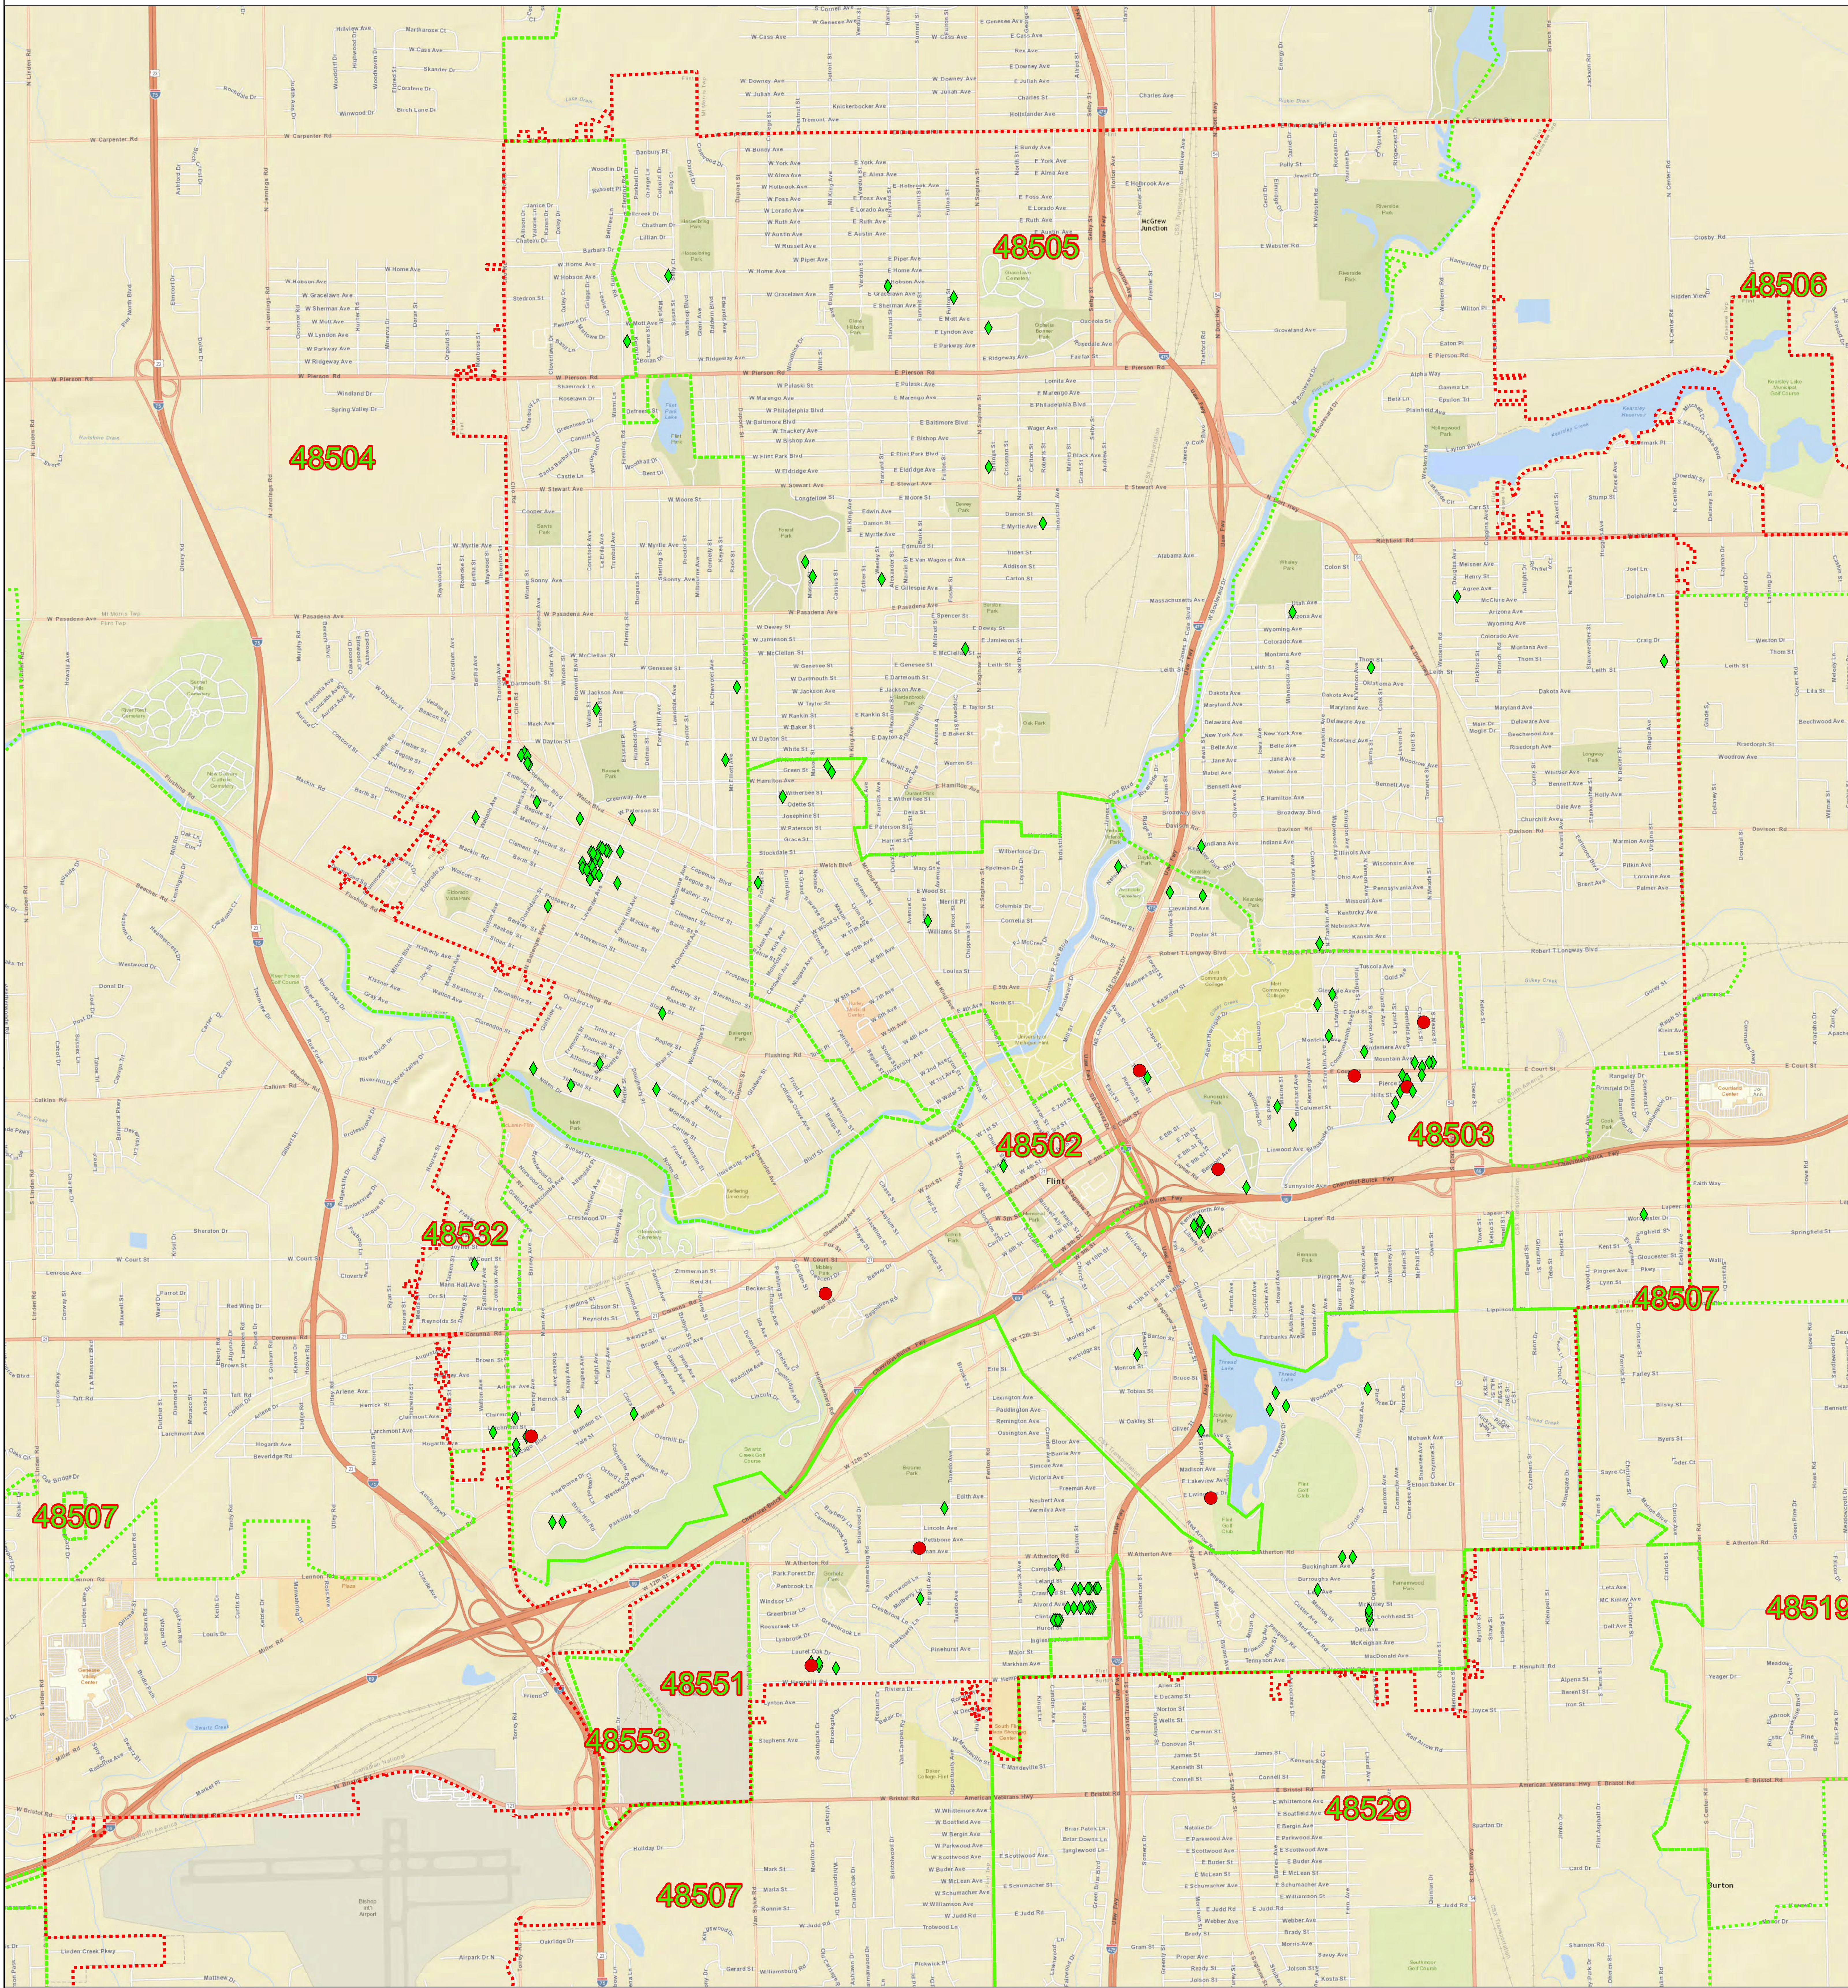

# Flint Water Incident - Extended Sentinel Sampling Round 6 - Lead

### Legend

#### Lead\_ppb

- ◆ 139 Results less than or equal to 15 parts per billion of Lead
- 10 Results greater than 16 parts per billion of Lead
- Flint w/Franchise Boundary
- Flint Area Zip Codes

State of Michigan