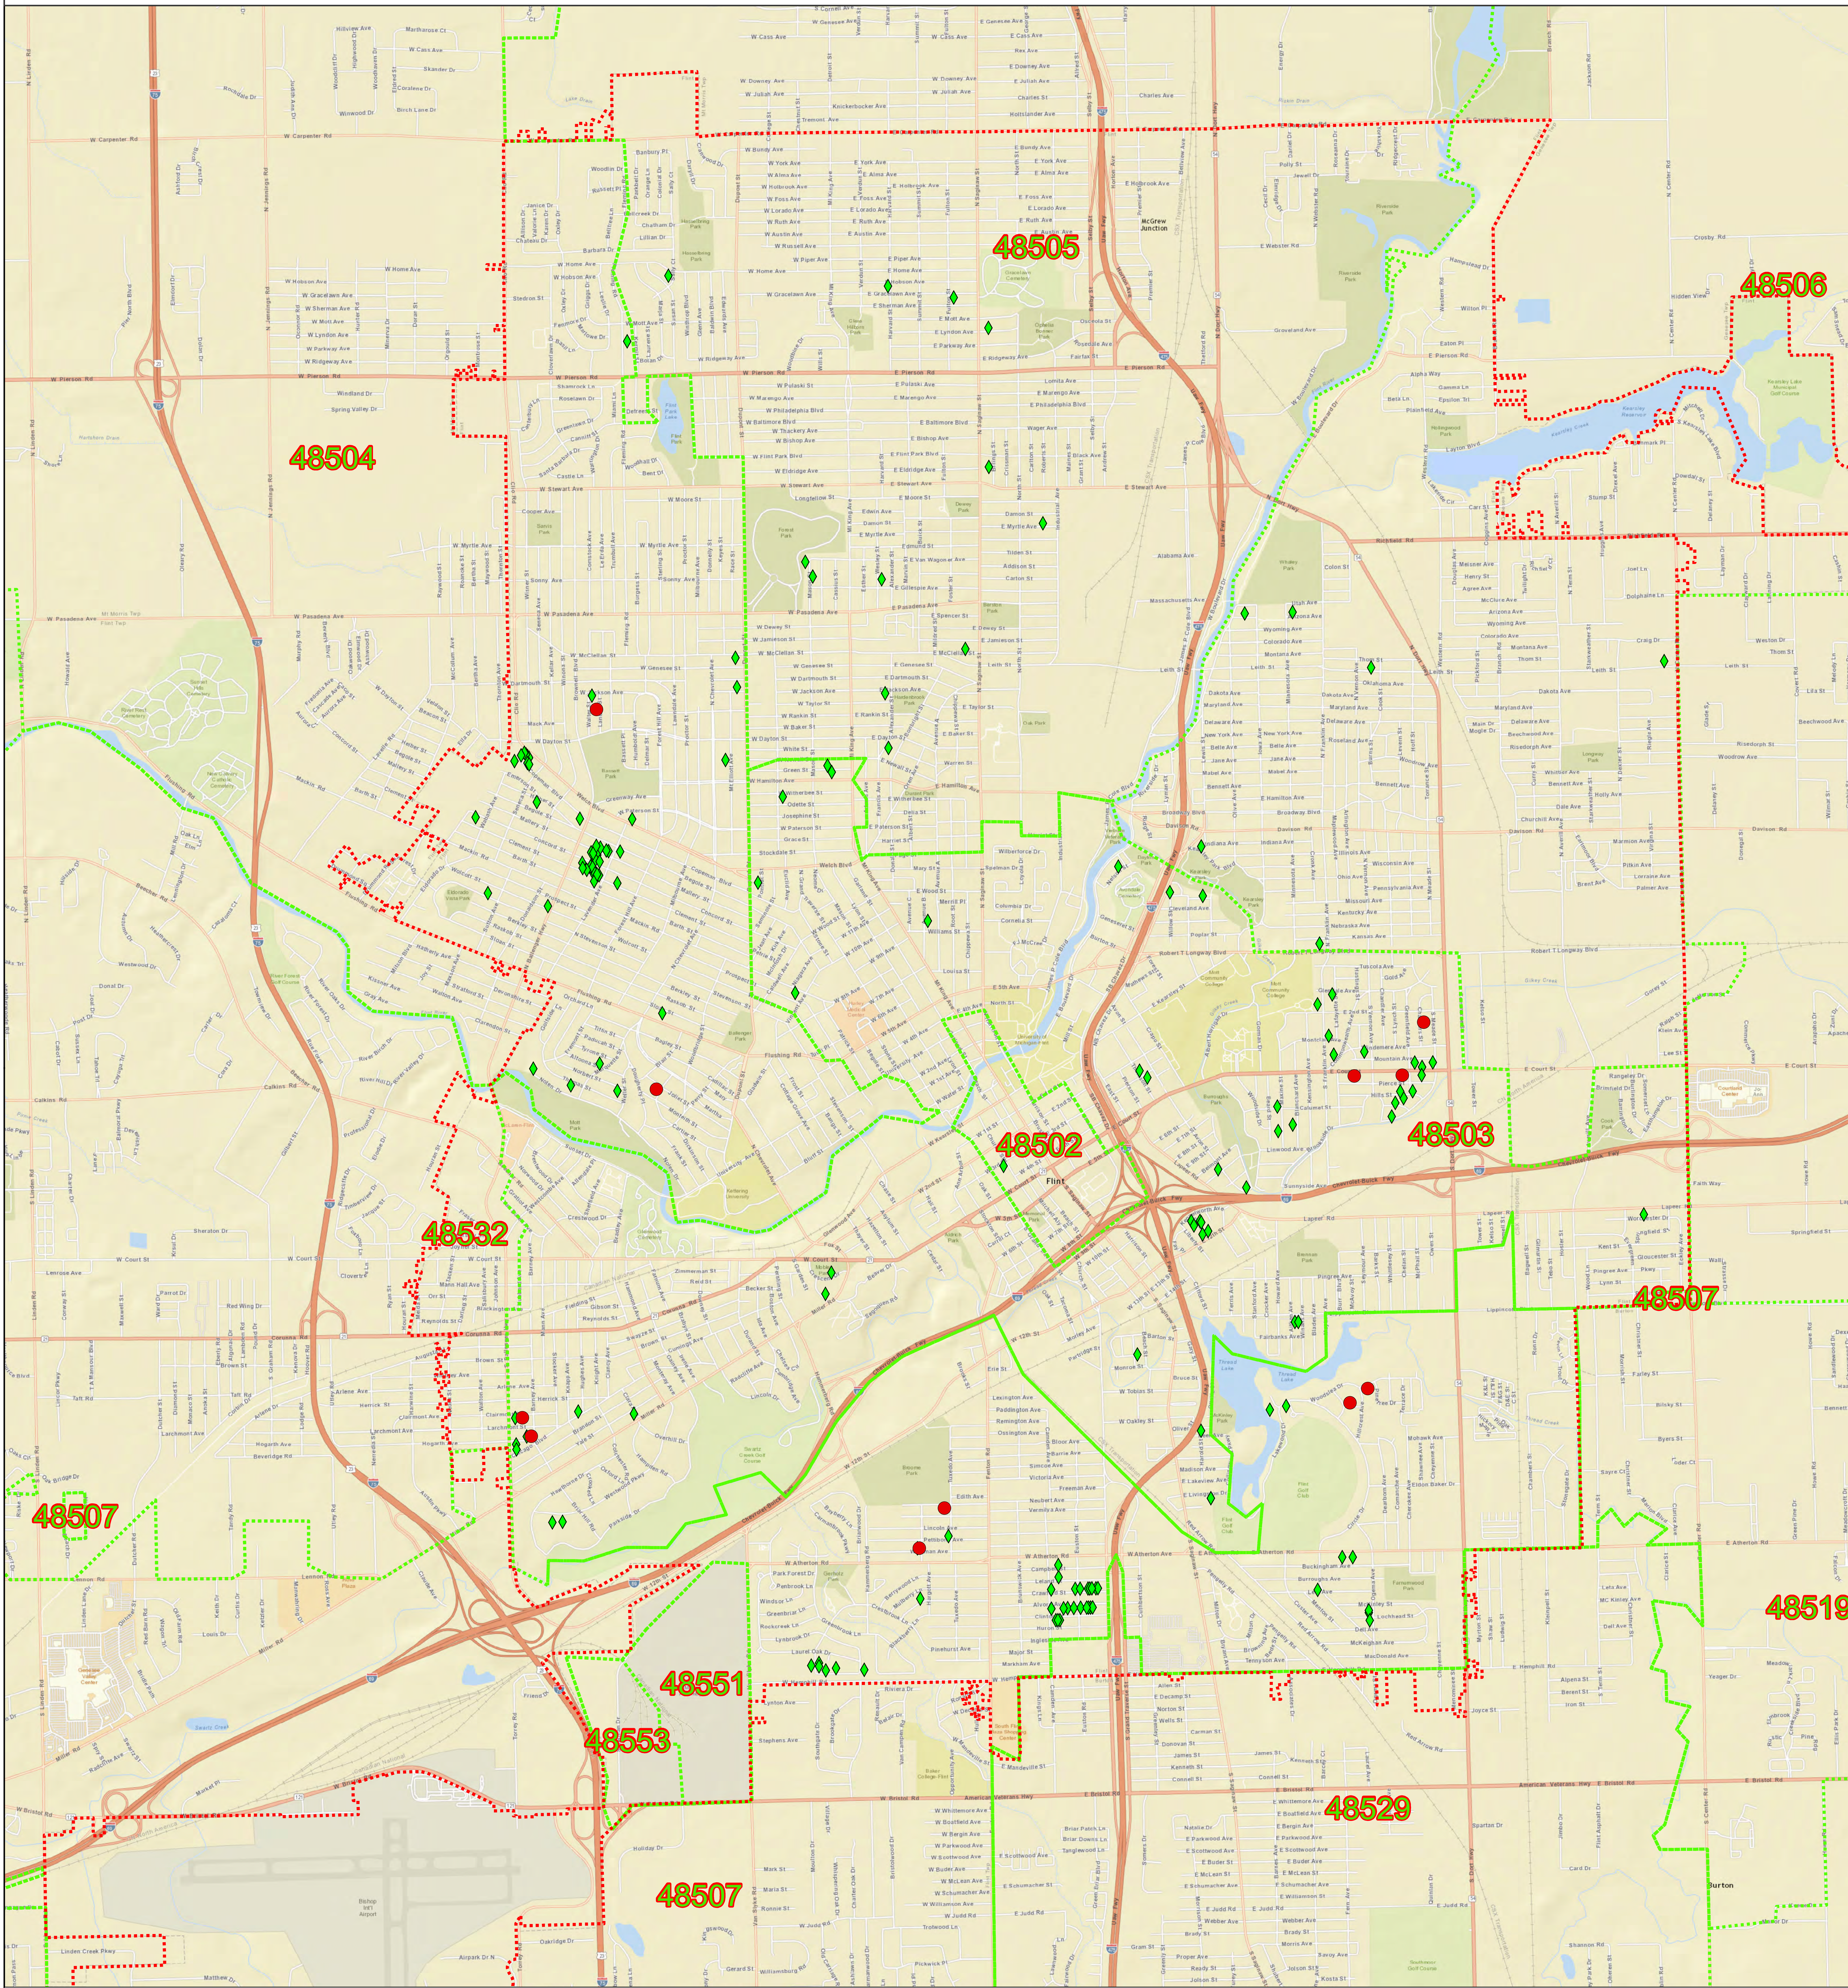

Flint Water Incident - Extended Sentinel Sampling Round 1 - Lead

Legend

Lead_ppb

- ◆ 159 Results less than or equal to 15 parts per billion of Lead
- 12 Results greater than 16 parts per billion of Lead
- Flint w/Franchise Boundary
- Flint Area Zip Codes

State of Michigan

Date: 6/16/2016