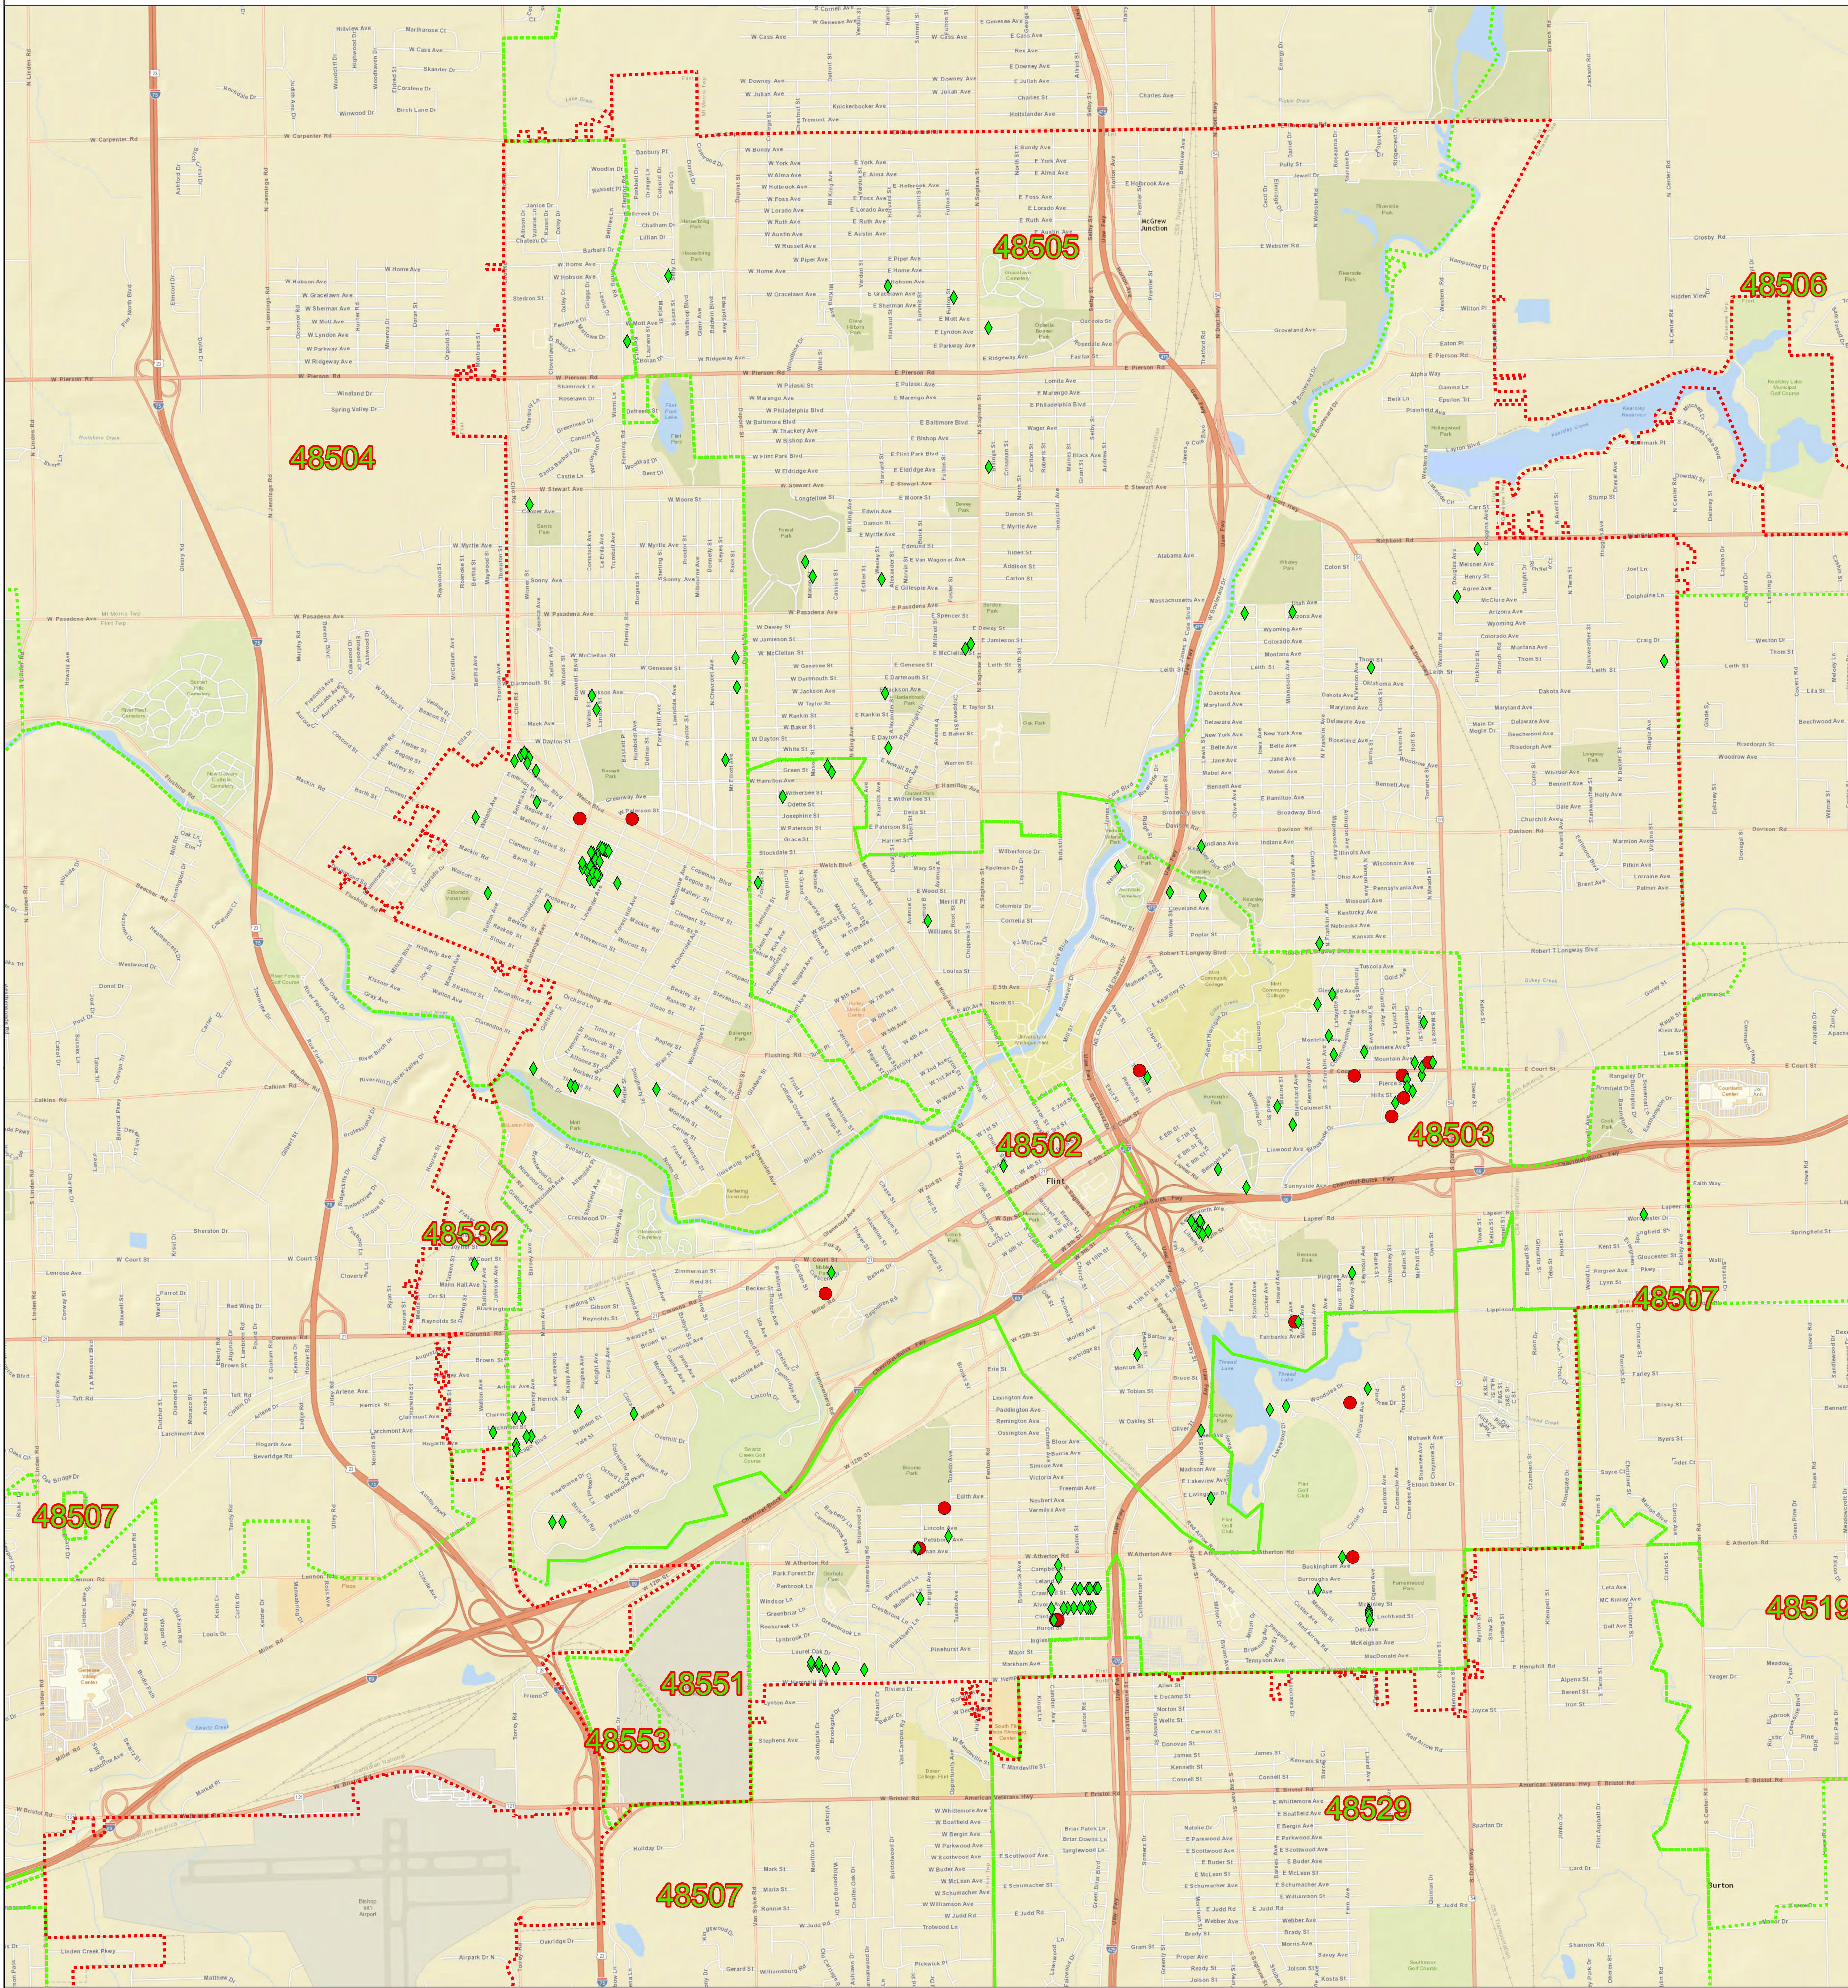

# Flint Water Incident - Extended Sentinel Sampling Round 2 - Lead

## Legend

### Lead\_ppb

- ◆ 163 Results less than or equal to 15 parts per billion of Lead
- 17 Results greater than 16 parts per billion of Lead
- Flint w/Franchise Boundary
- Flint Area Zip Codes

State of Michigan