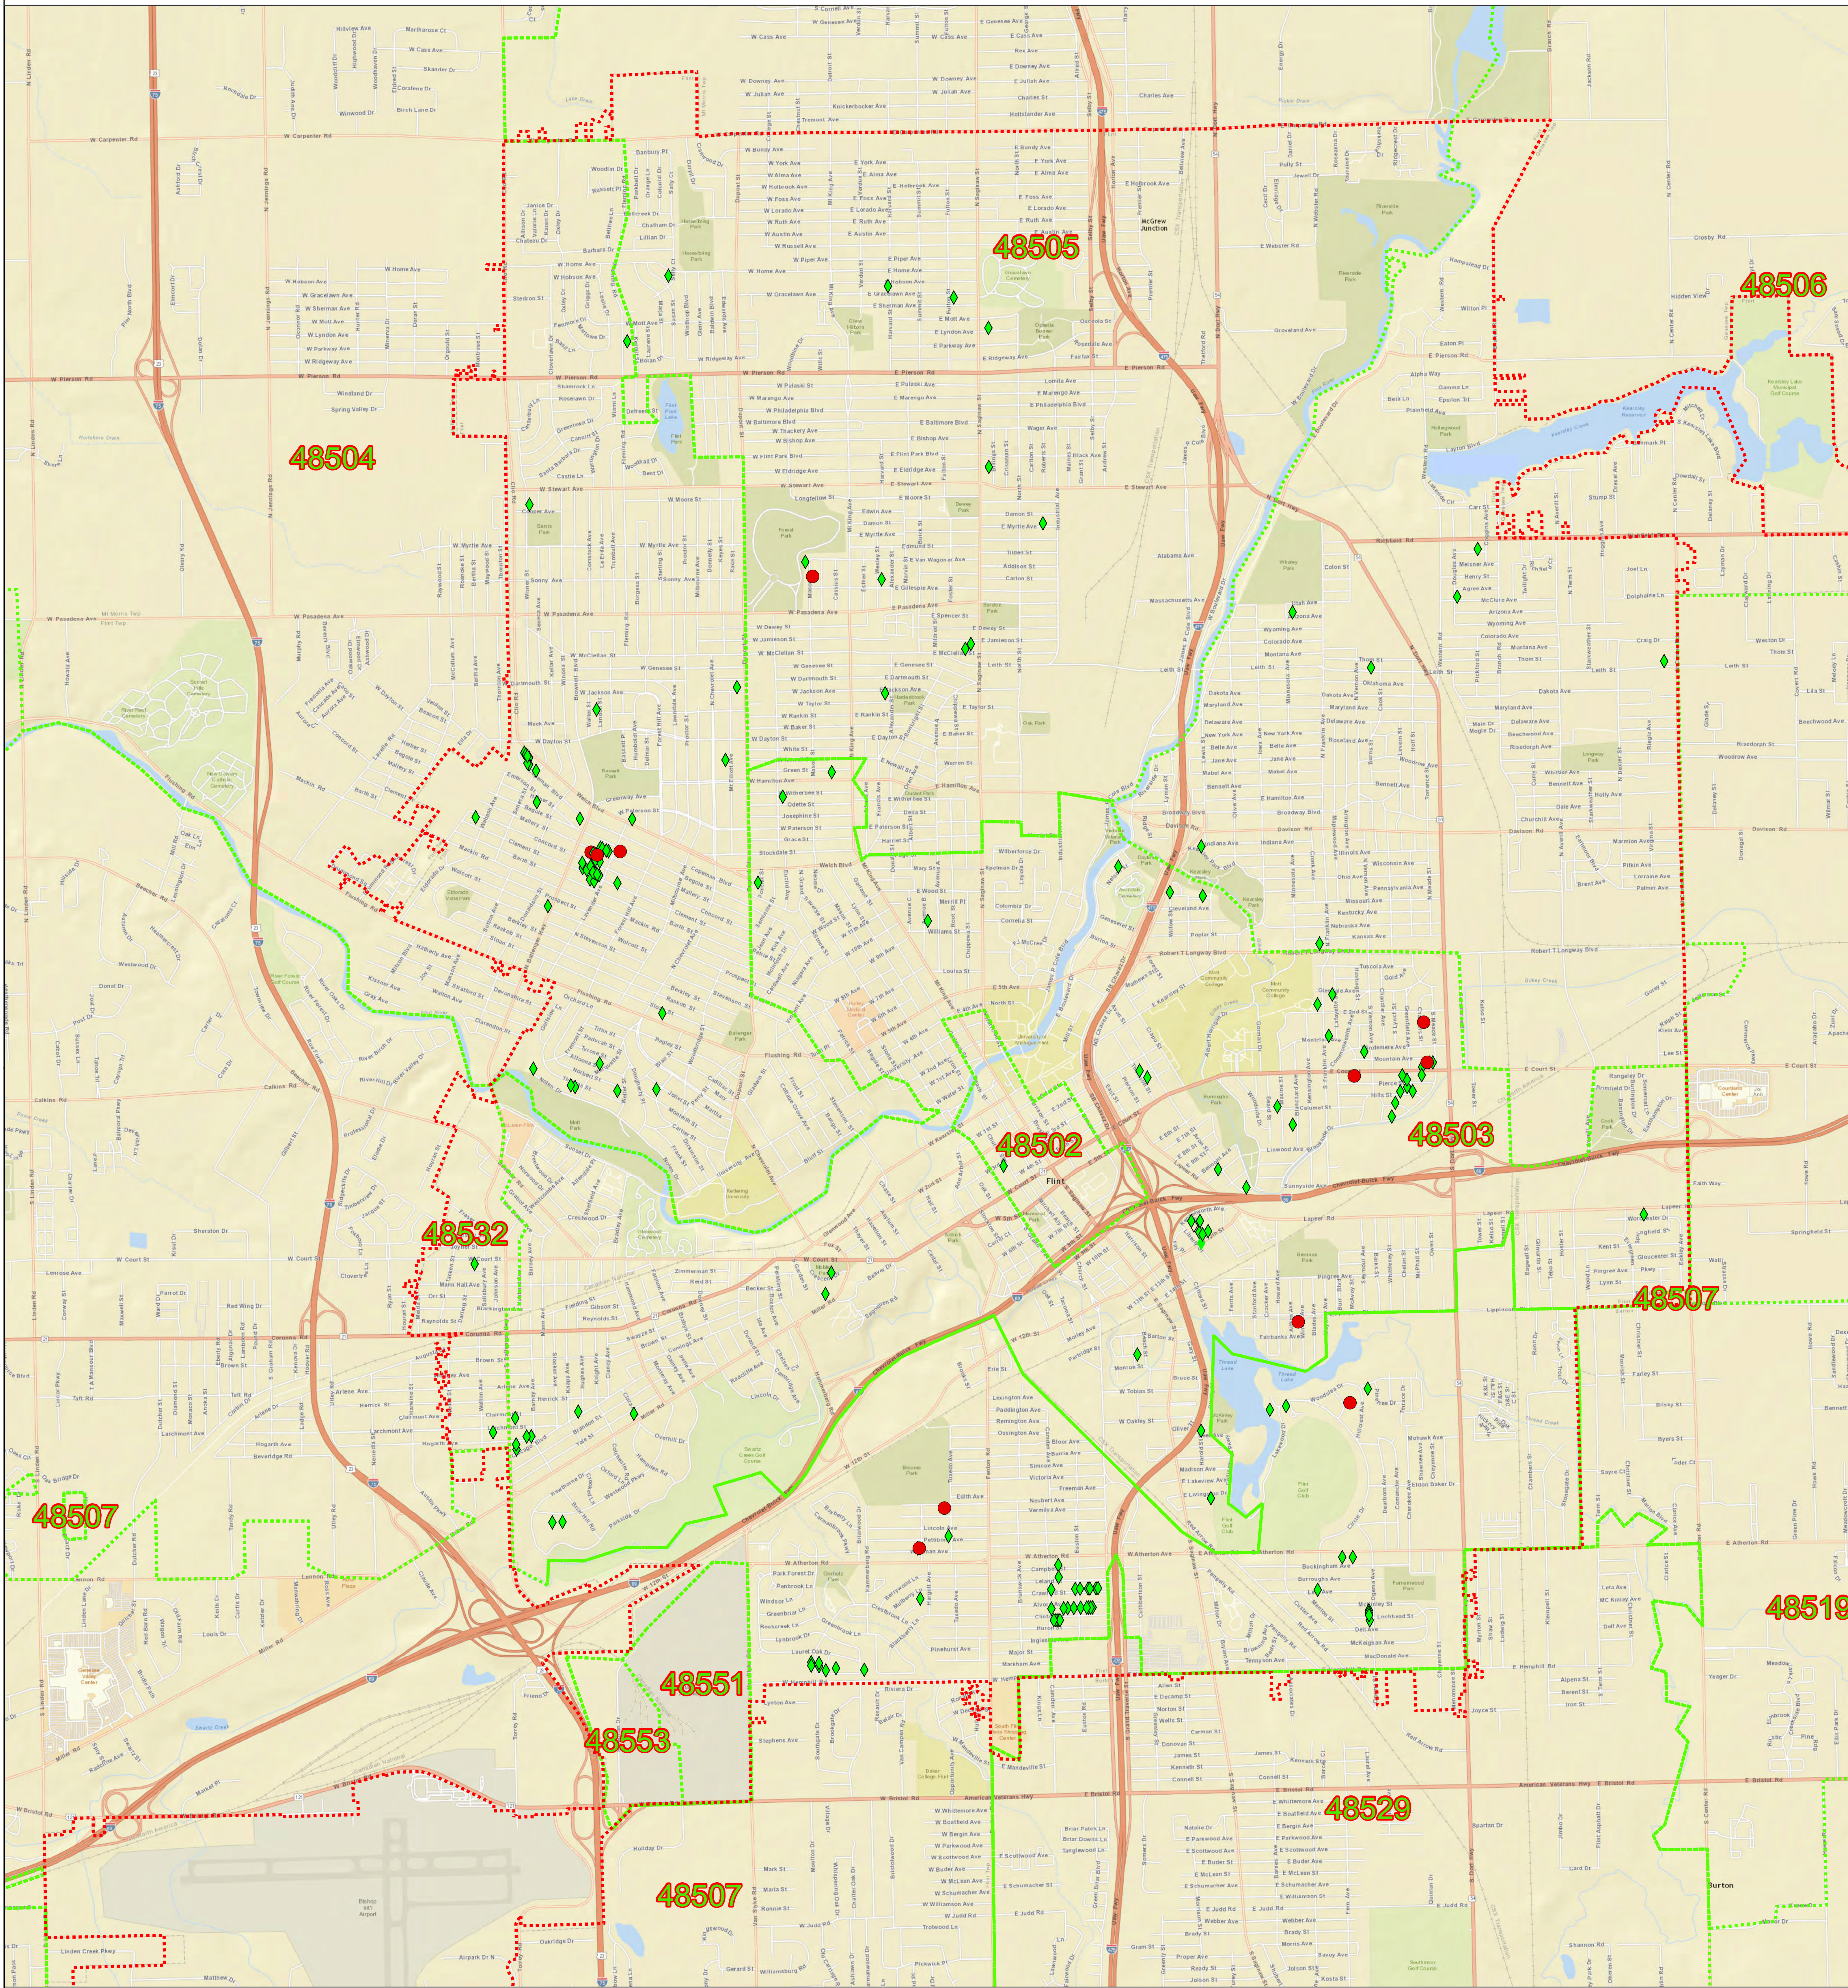

Flint Water Incident - Extended Sentinel Sampling Round 3 - Lead

Legend

Lead_ppb

- ◆ 156 Results less than or equal to 15 parts per billion of Lead
- 11 Results greater than 16 parts per billion of Lead
- Flint w/Franchise Boundary
- Flint Area Zip Codes

State of Michigan

Date: 8/2/2016