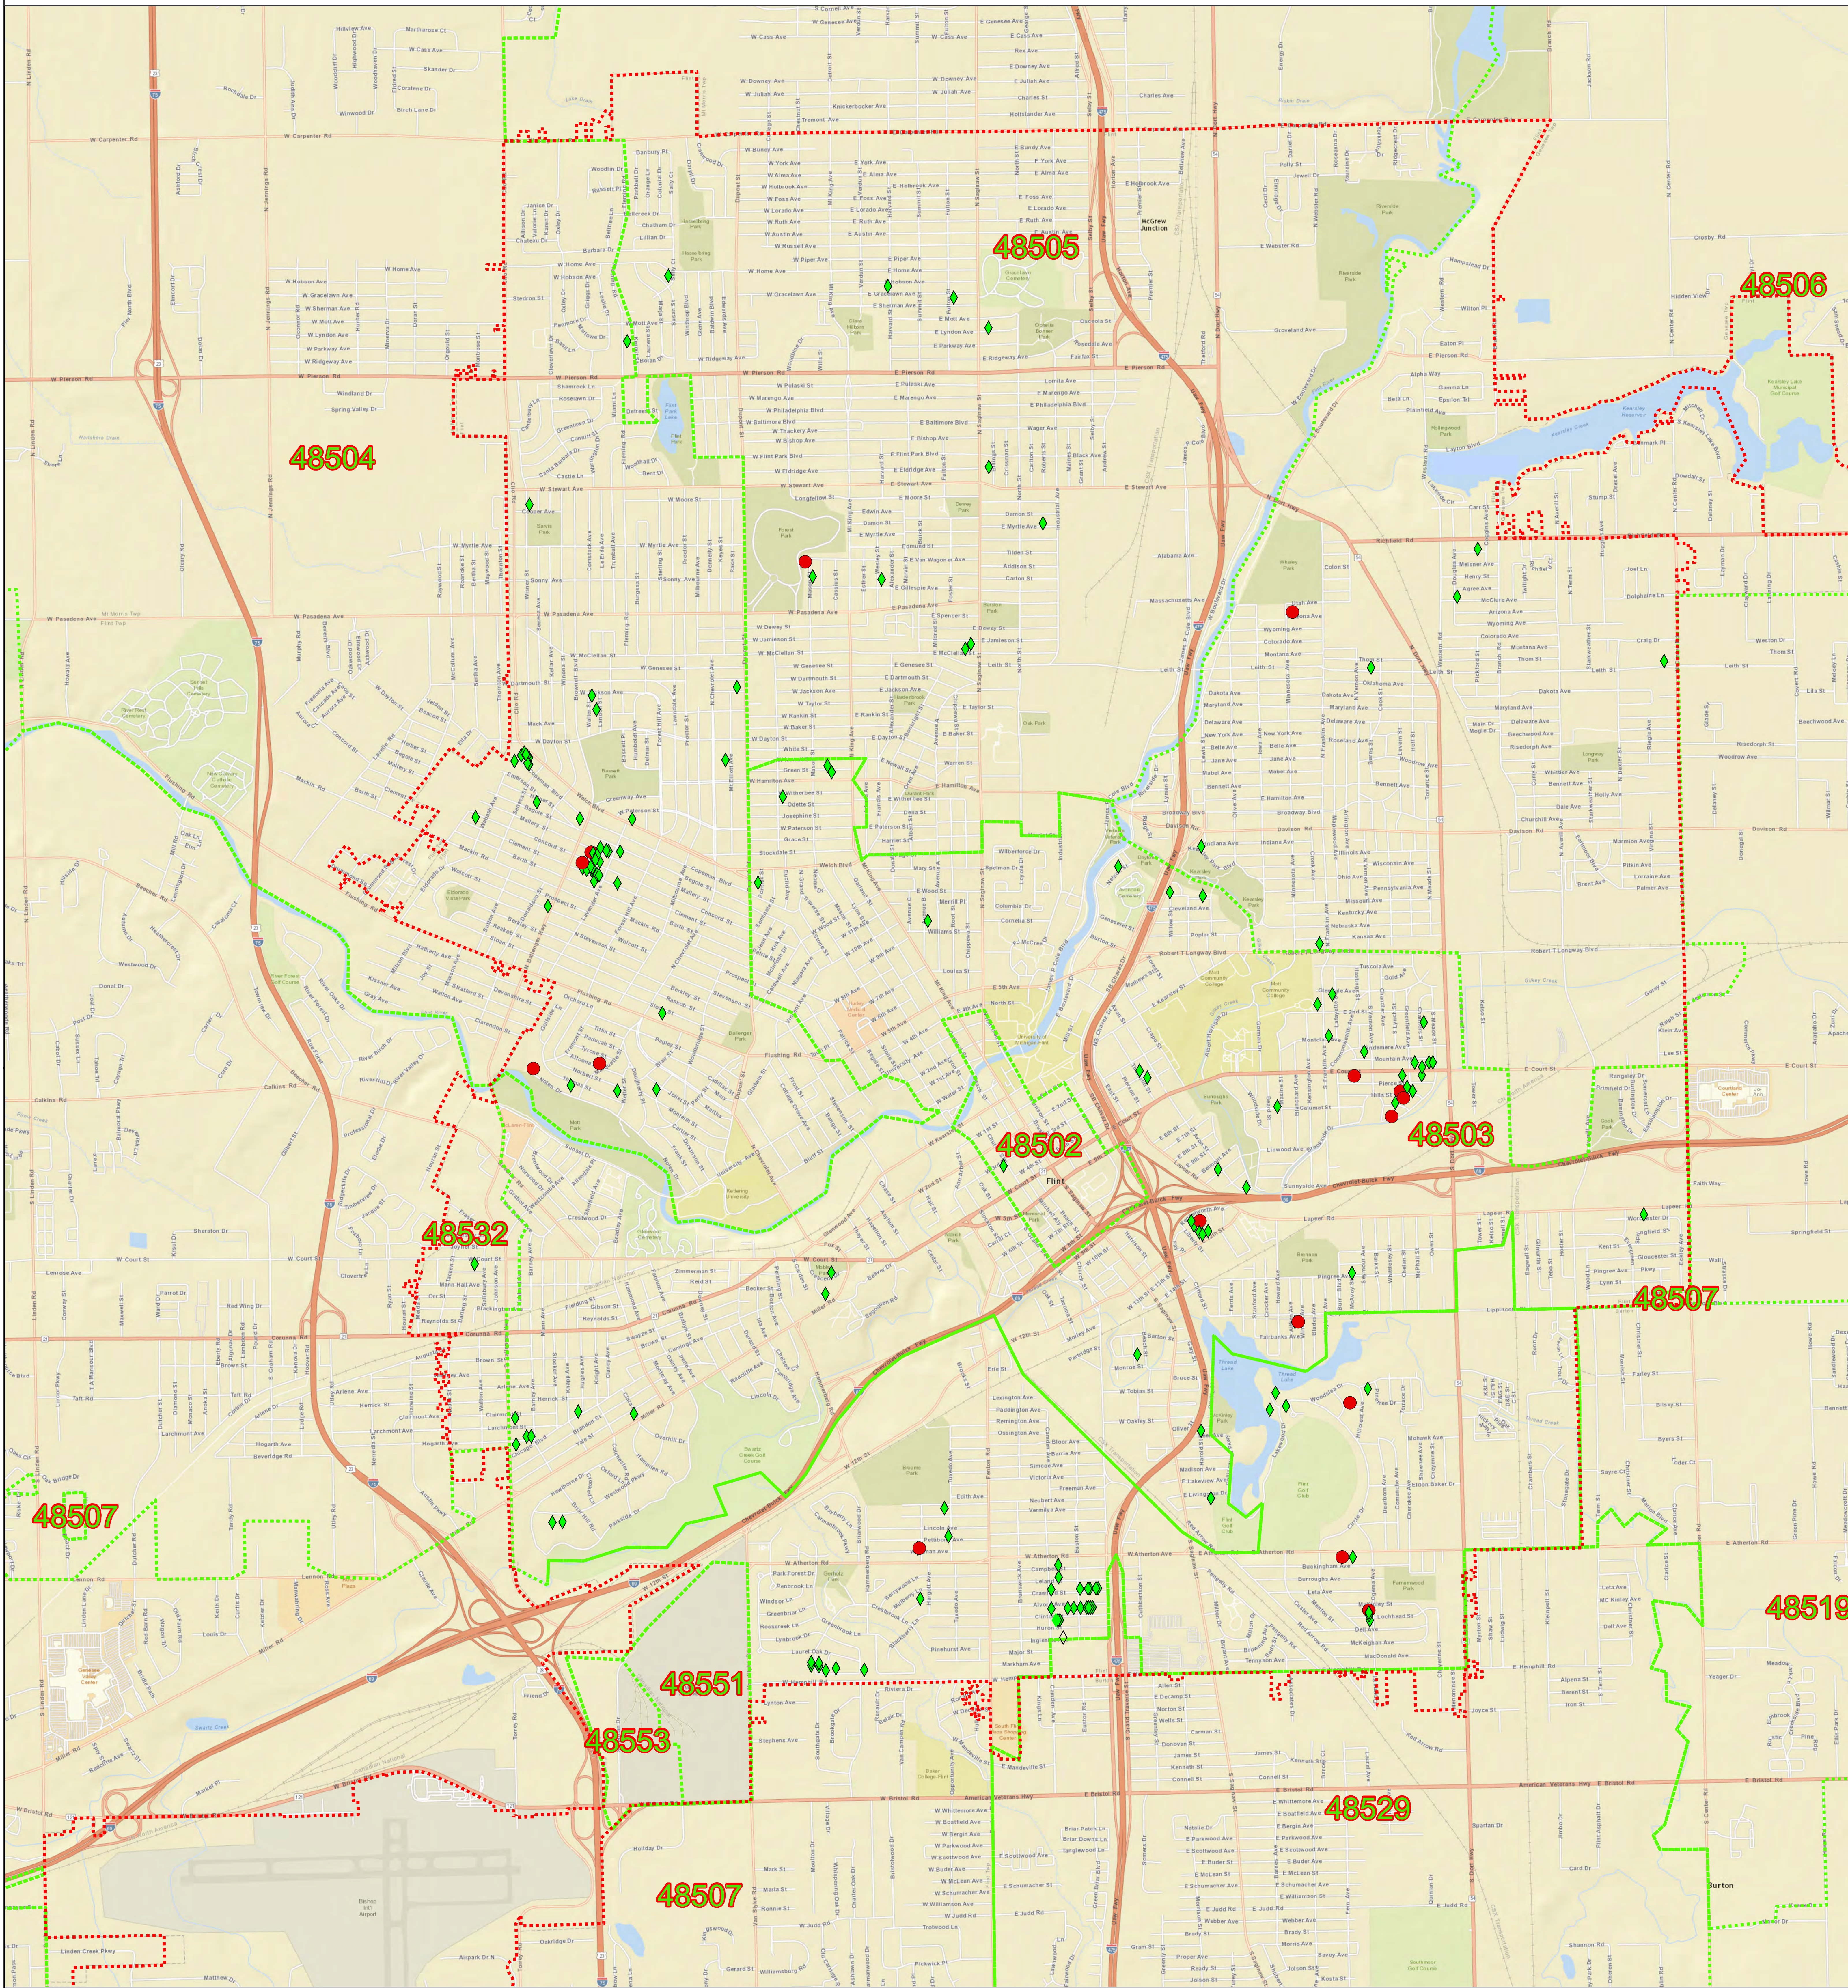

Flint Water Incident - Extended Sentinel Sampling Round 4 - Lead

Legend

Lead_ppb

- ◆ 146 Results less than or equal to 15 parts per billion of Lead
- 16 Results greater than 16 parts per billion of Lead
- Flint w/Franchise Boundary
- Flint Area Zip Codes

State of Michigan

Date: 9/1/2016