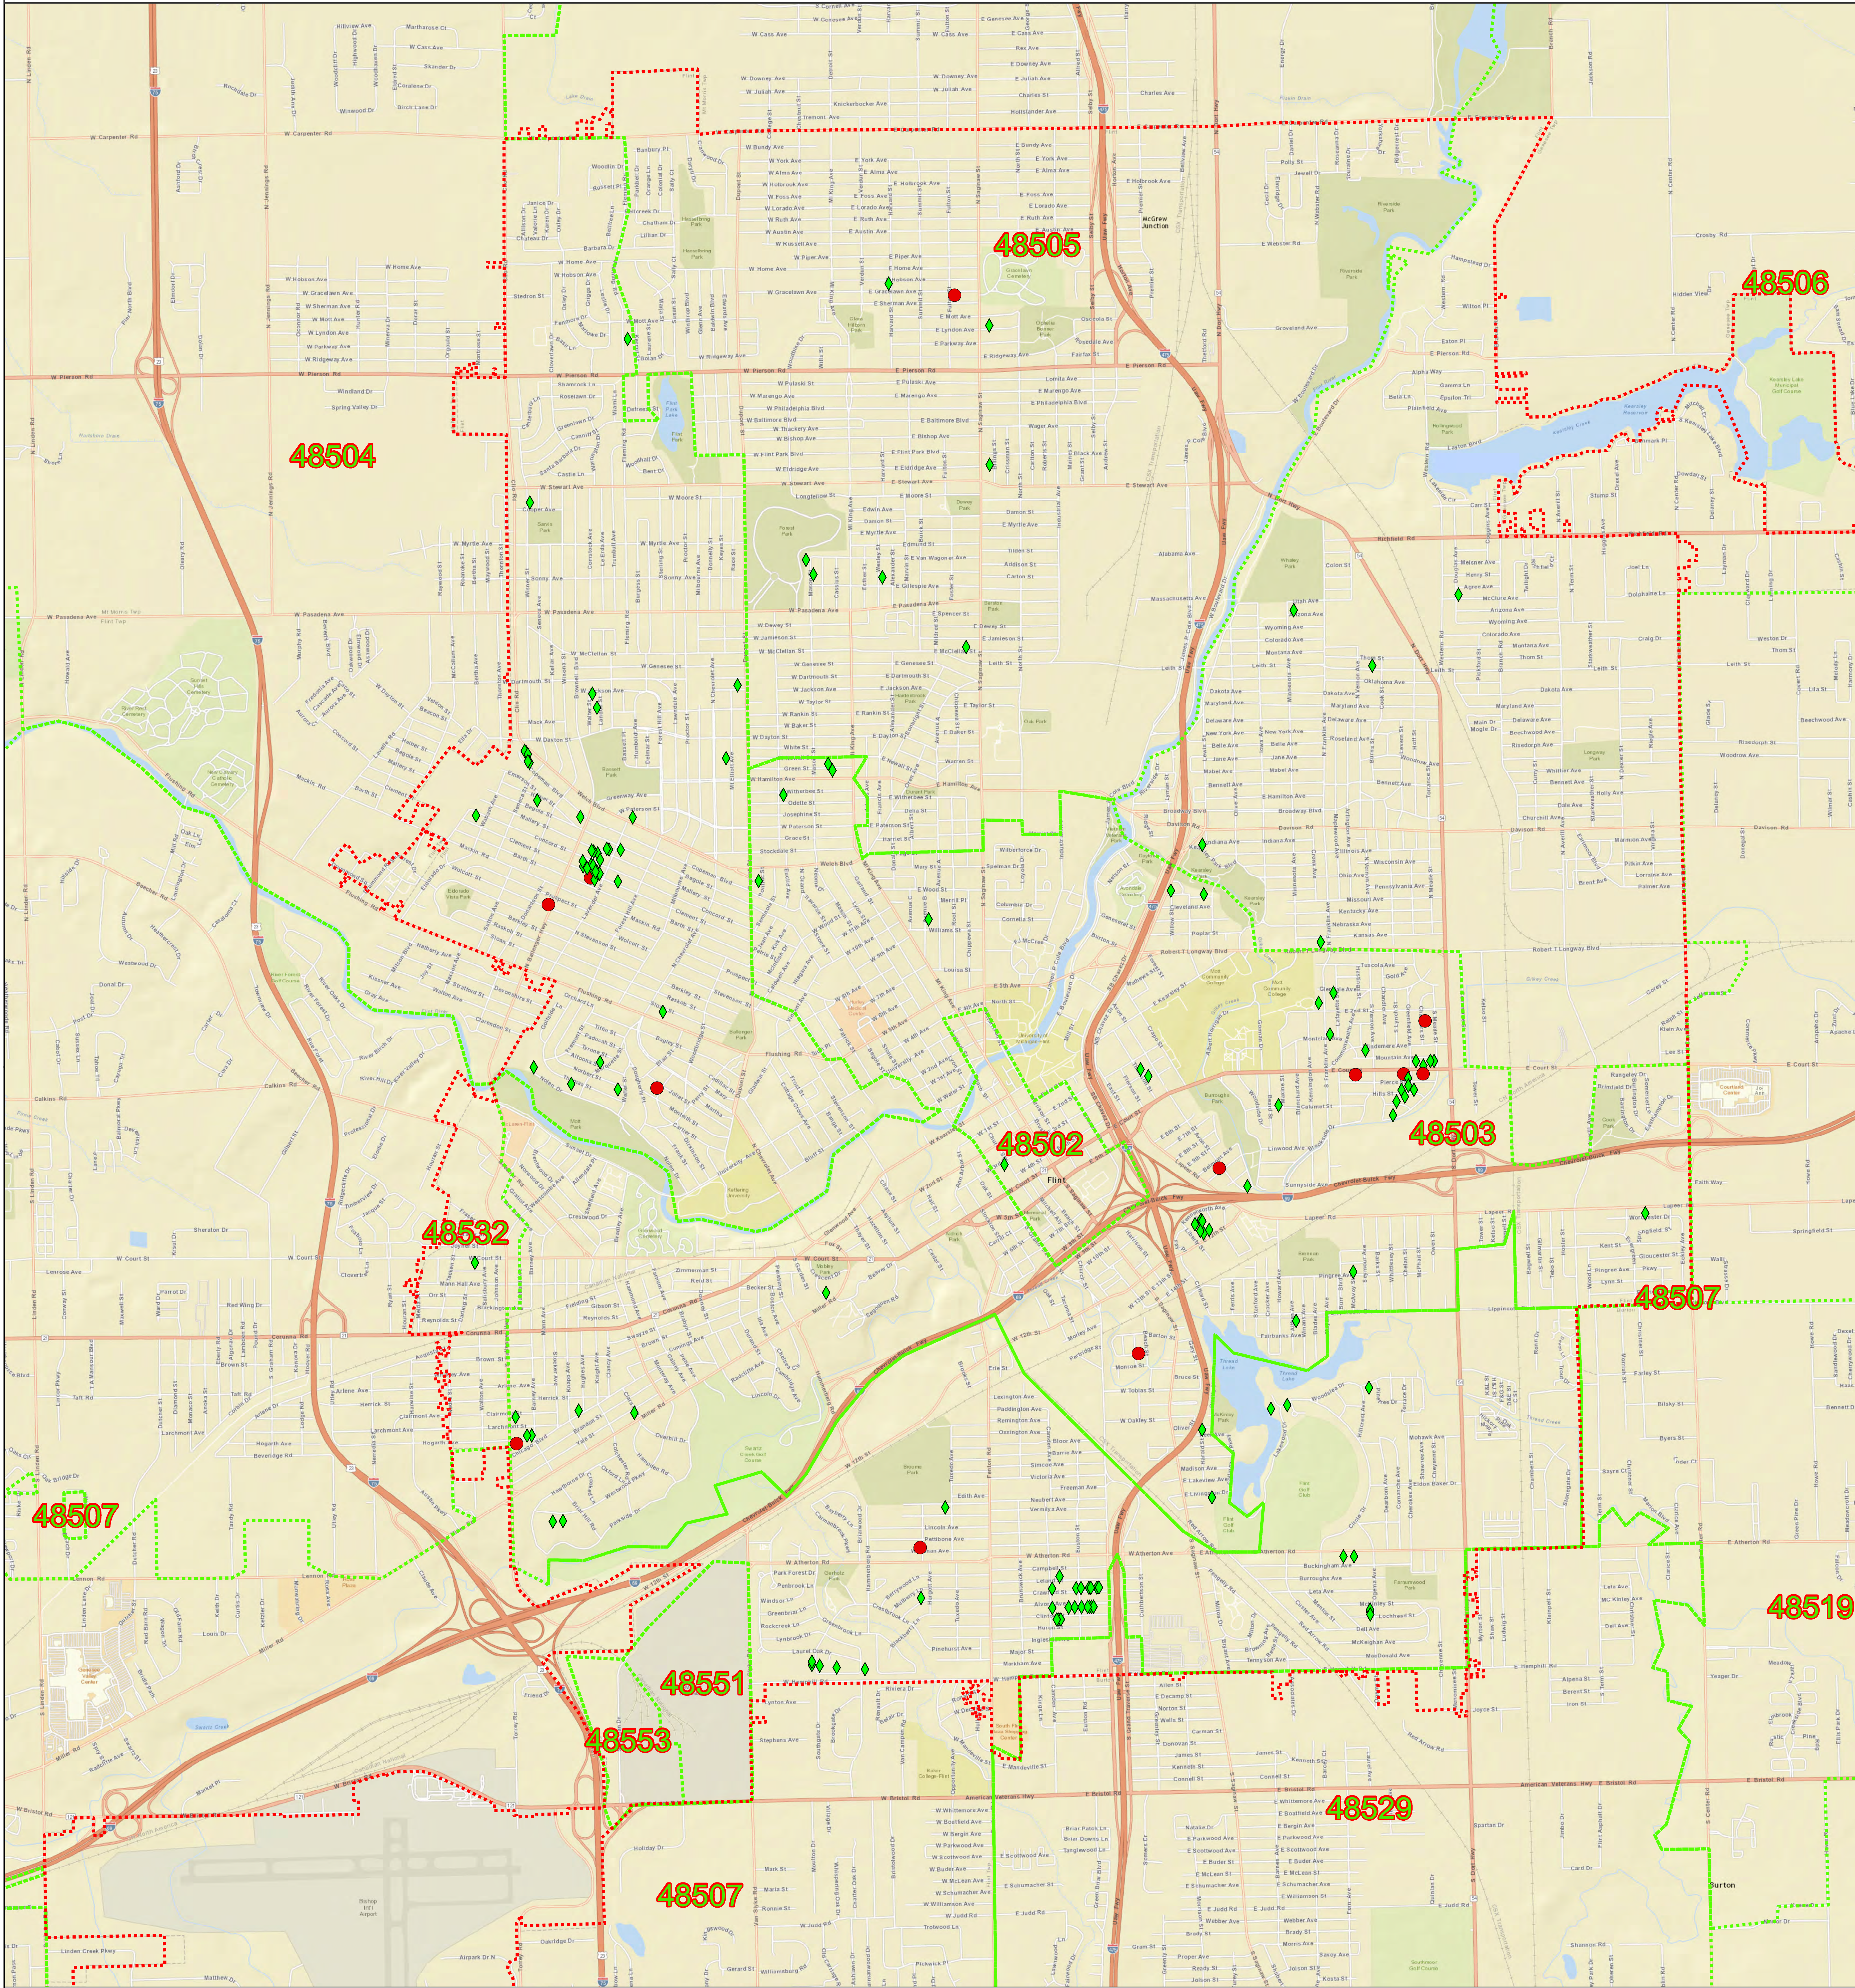

# Flint Water Incident - Extended Sentinel Sampling Round 7 - Lead

## Legend

### Lead\_ppb

- ◆ 131 Results less than or equal to 15 parts per billion of Lead
- 12 Results greater than 16 parts per billion of Lead
- Flint w/Franchise Boundary
- Flint Area Zip Codes

State of Michigan

Date: 3/6/2017

1 0.5 0 1 Miles