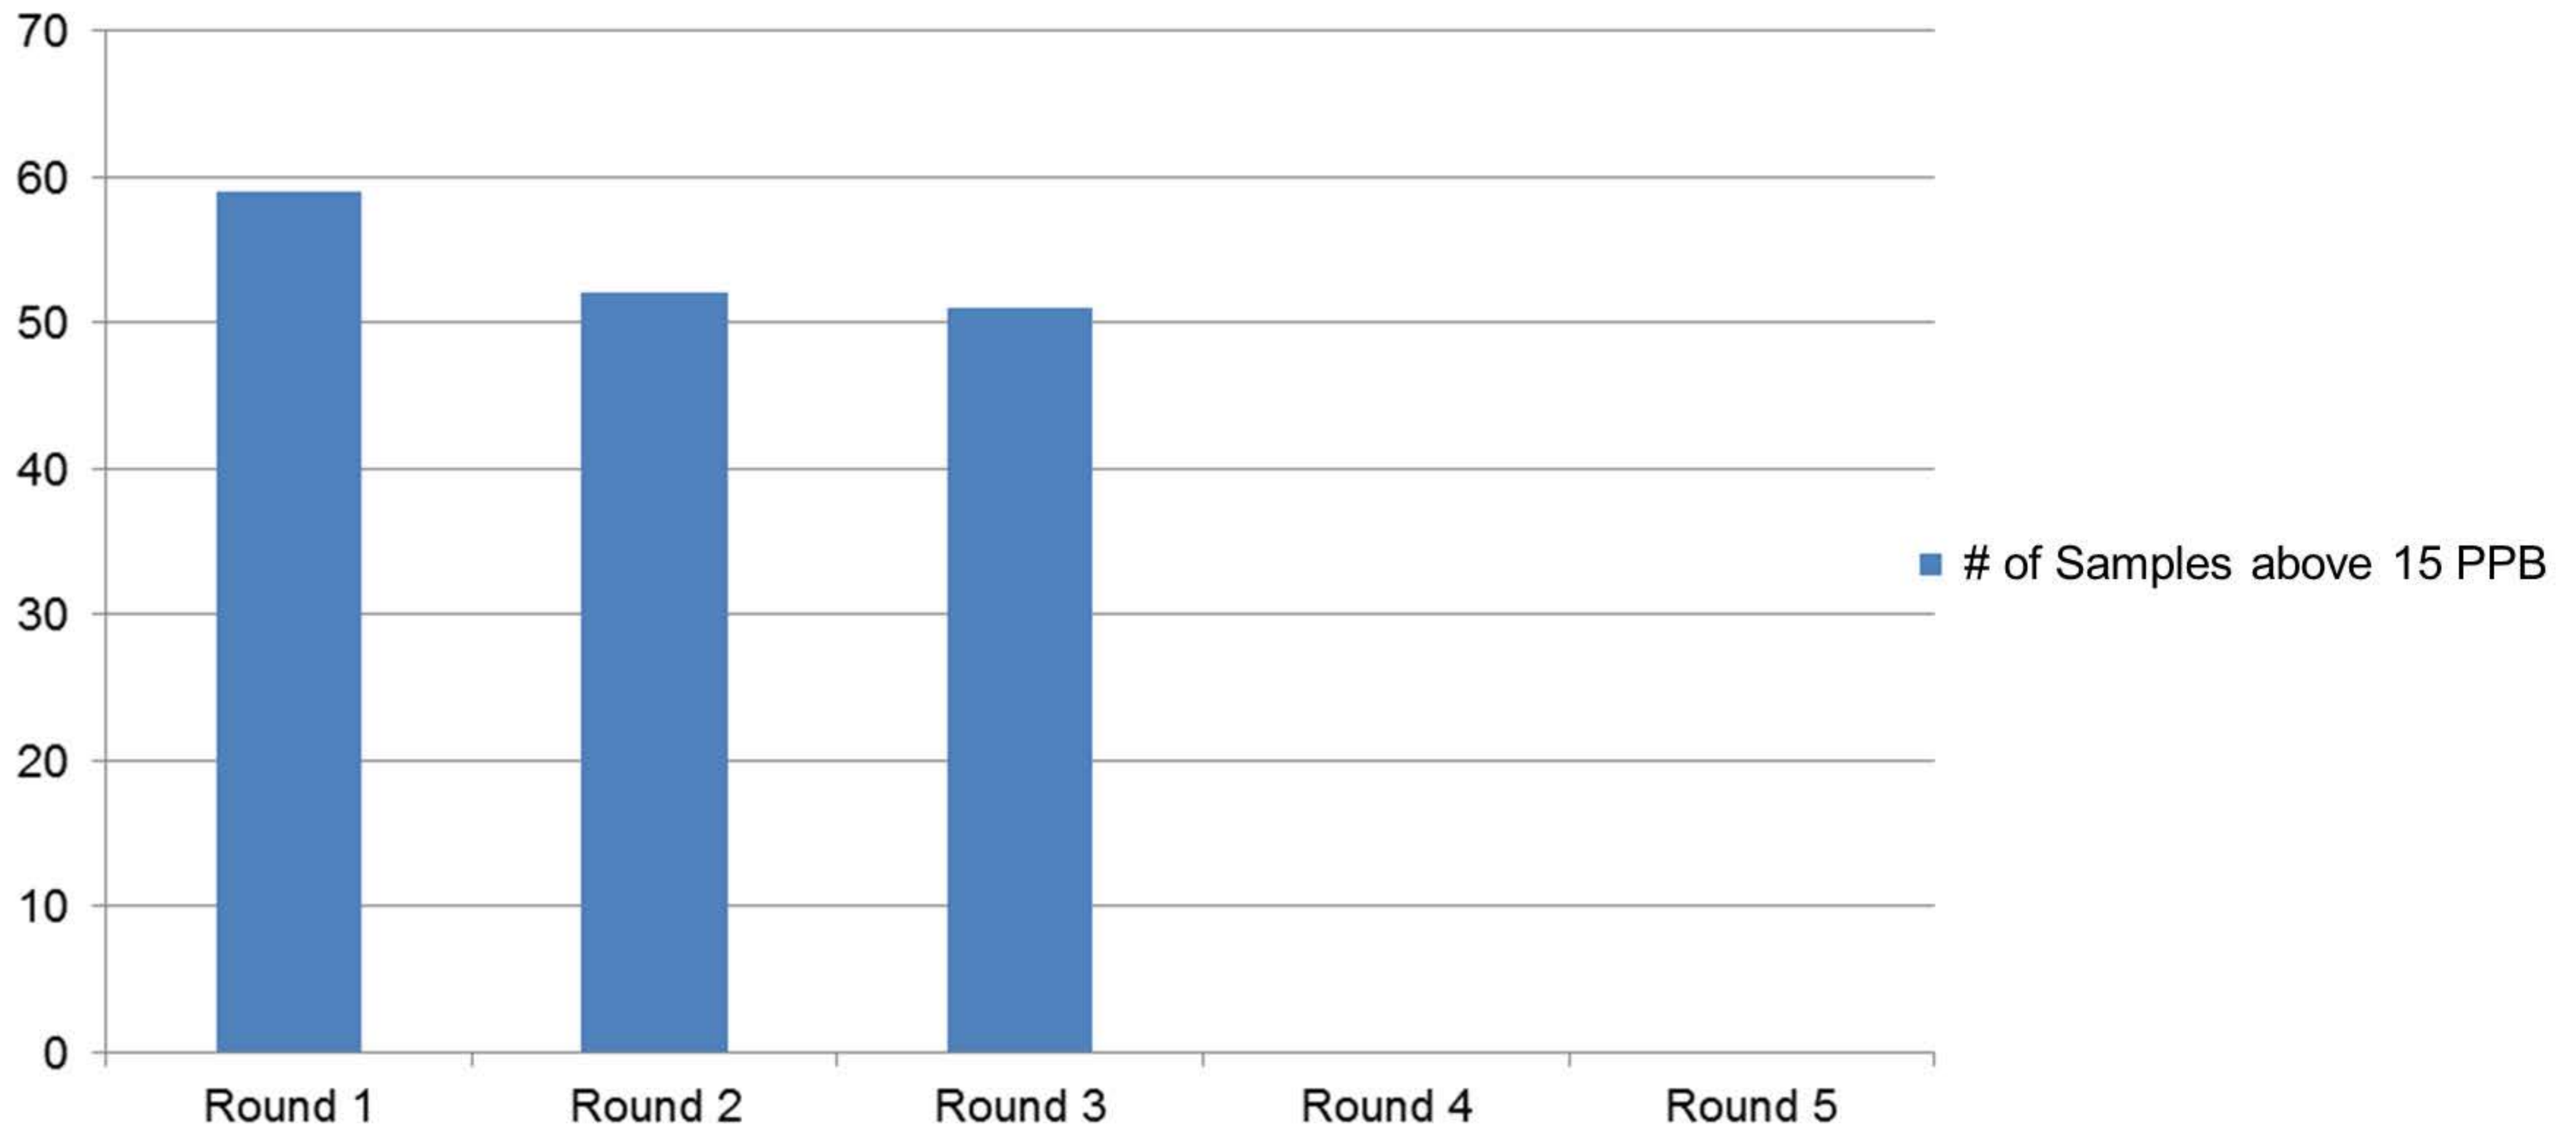

Sentinel Samples Above the Action Level

	Round 1	Round 2	Round 3	Round 4	Round 5
# of Samples above 15 PPB	59	52	51	0	0
# of Samples in the Round	615	616	645	0	0
% of Samples Above 15 PPB	10%	8%	8%	0	0