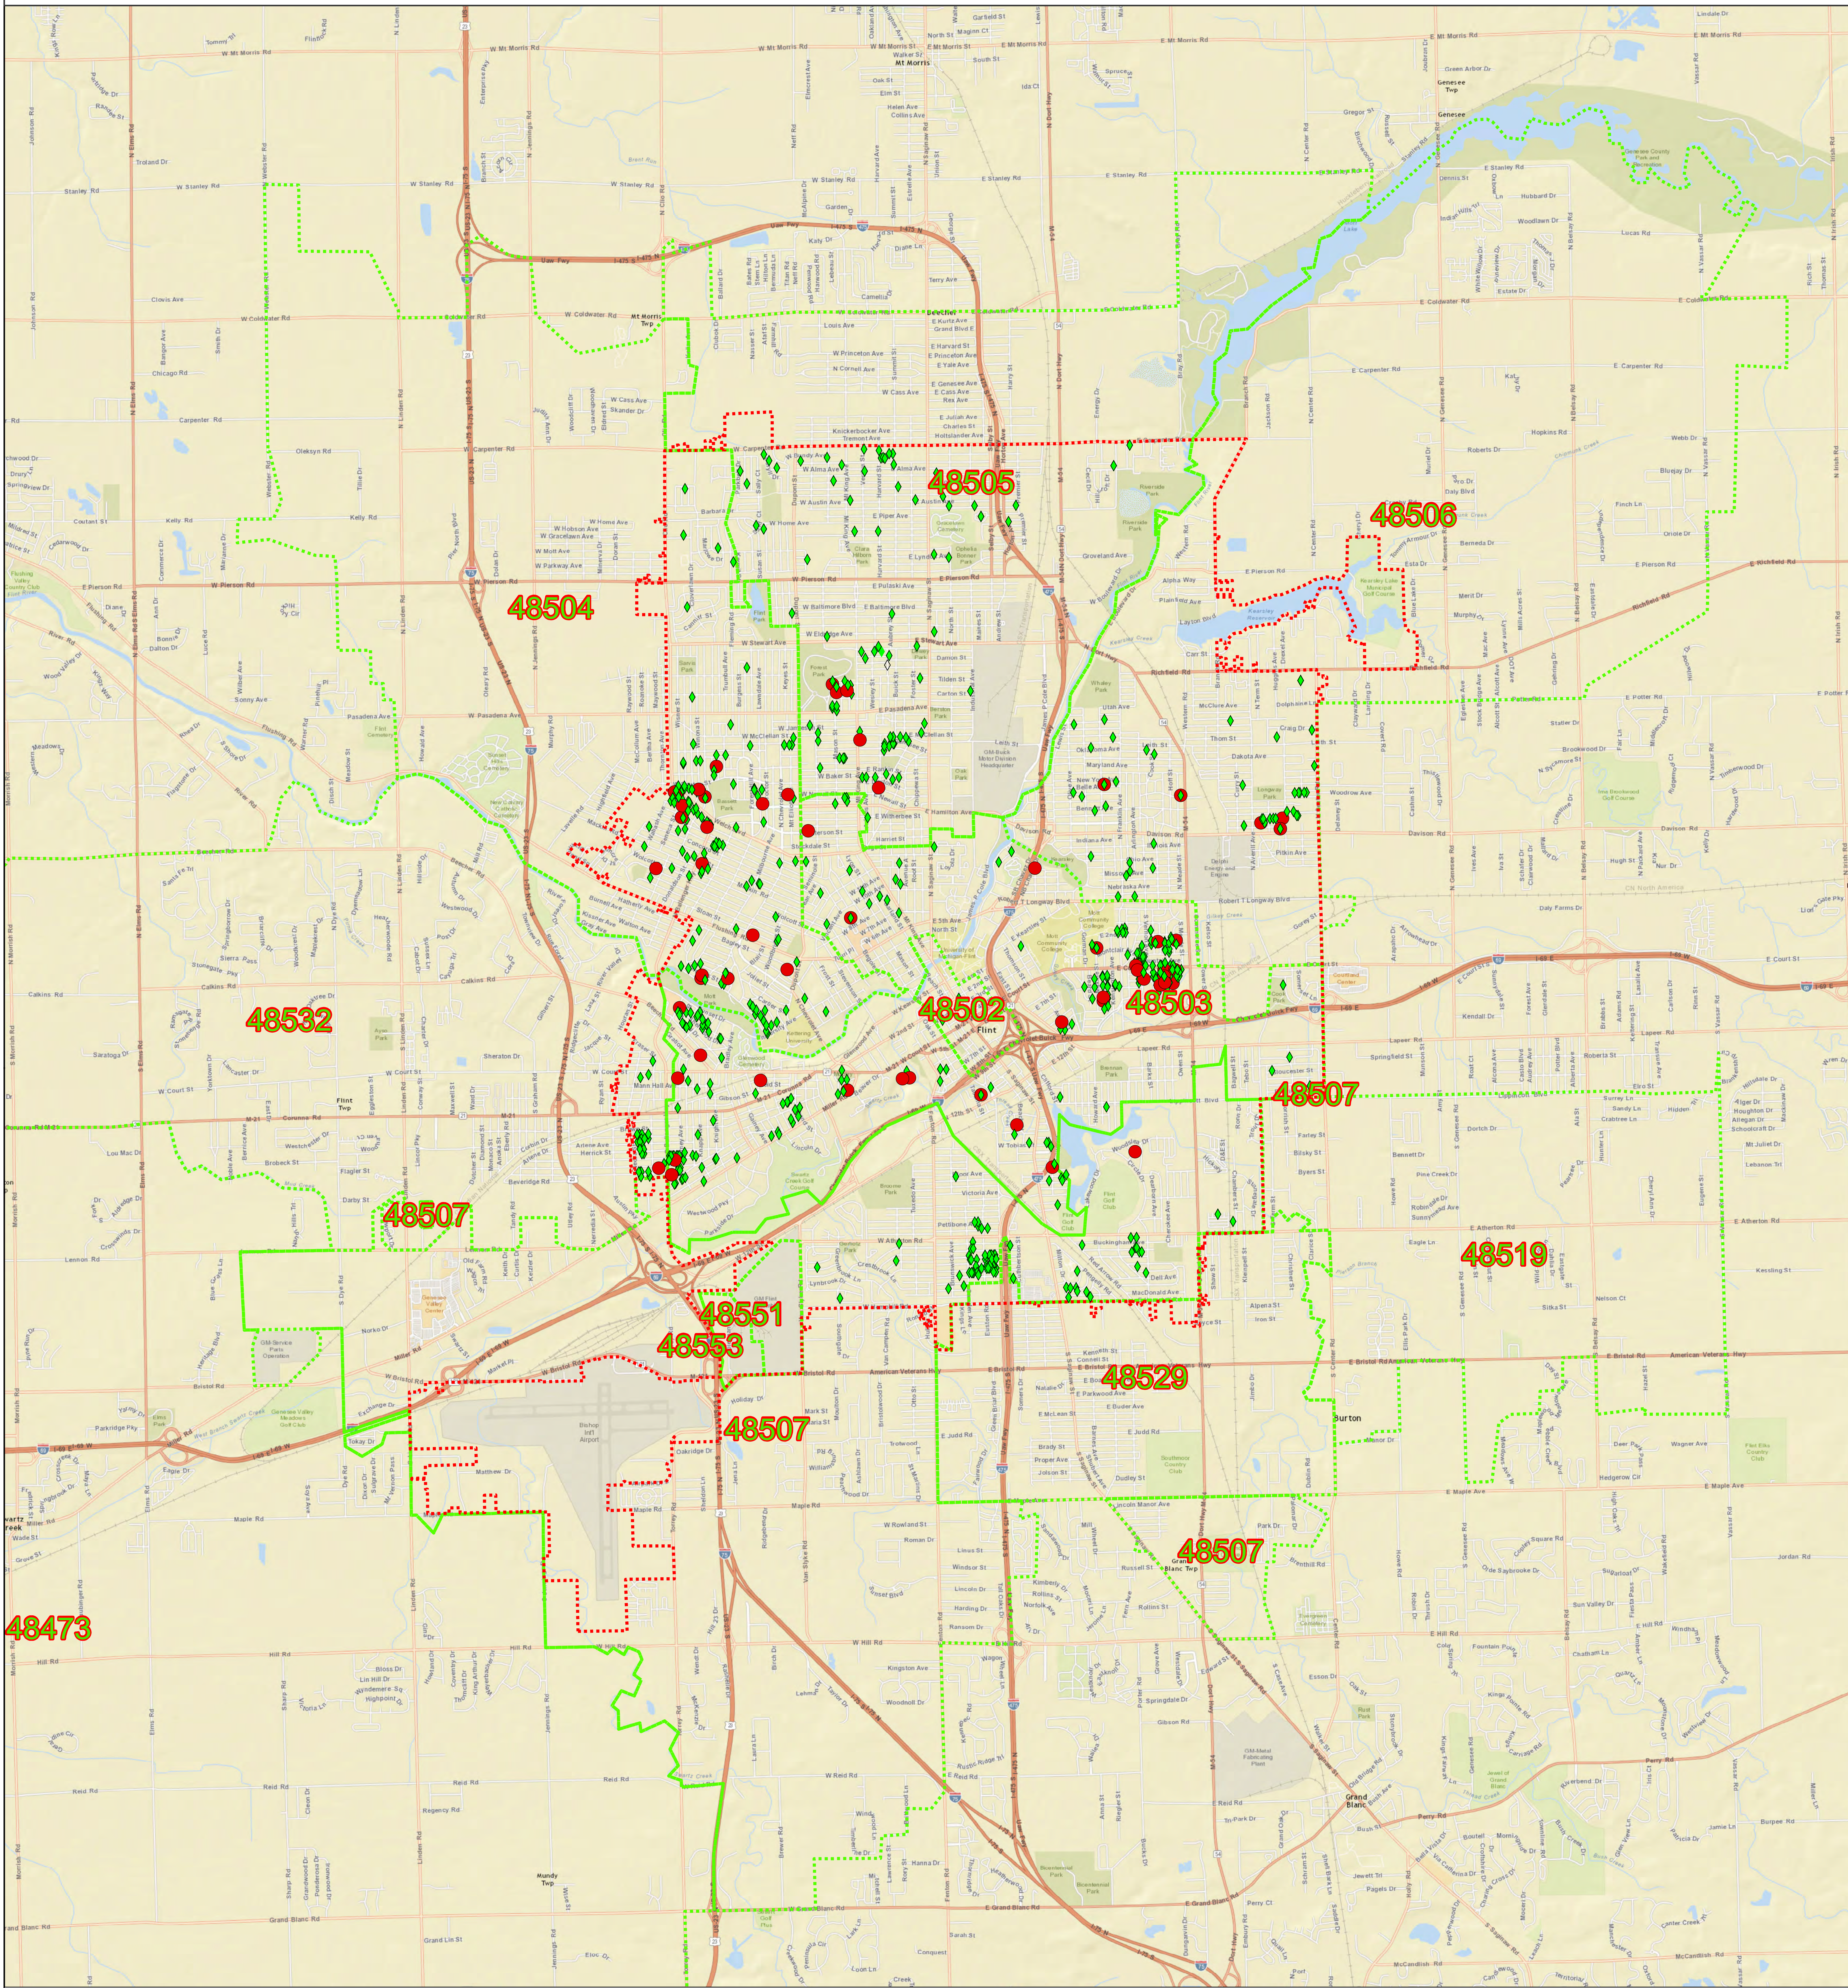

# Flint Water Incident - Round 2 Sentinel Sampling Results - Lead

## Legend

### Lead\_ppb

- ◆ 619 Results less than or equal to 15 parts per billion of Lead
- 63 Results greater than 16 parts per billion of Lead
- Flint w/Franchise Boundary
- Flint Area Zip Codes

State of Michigan