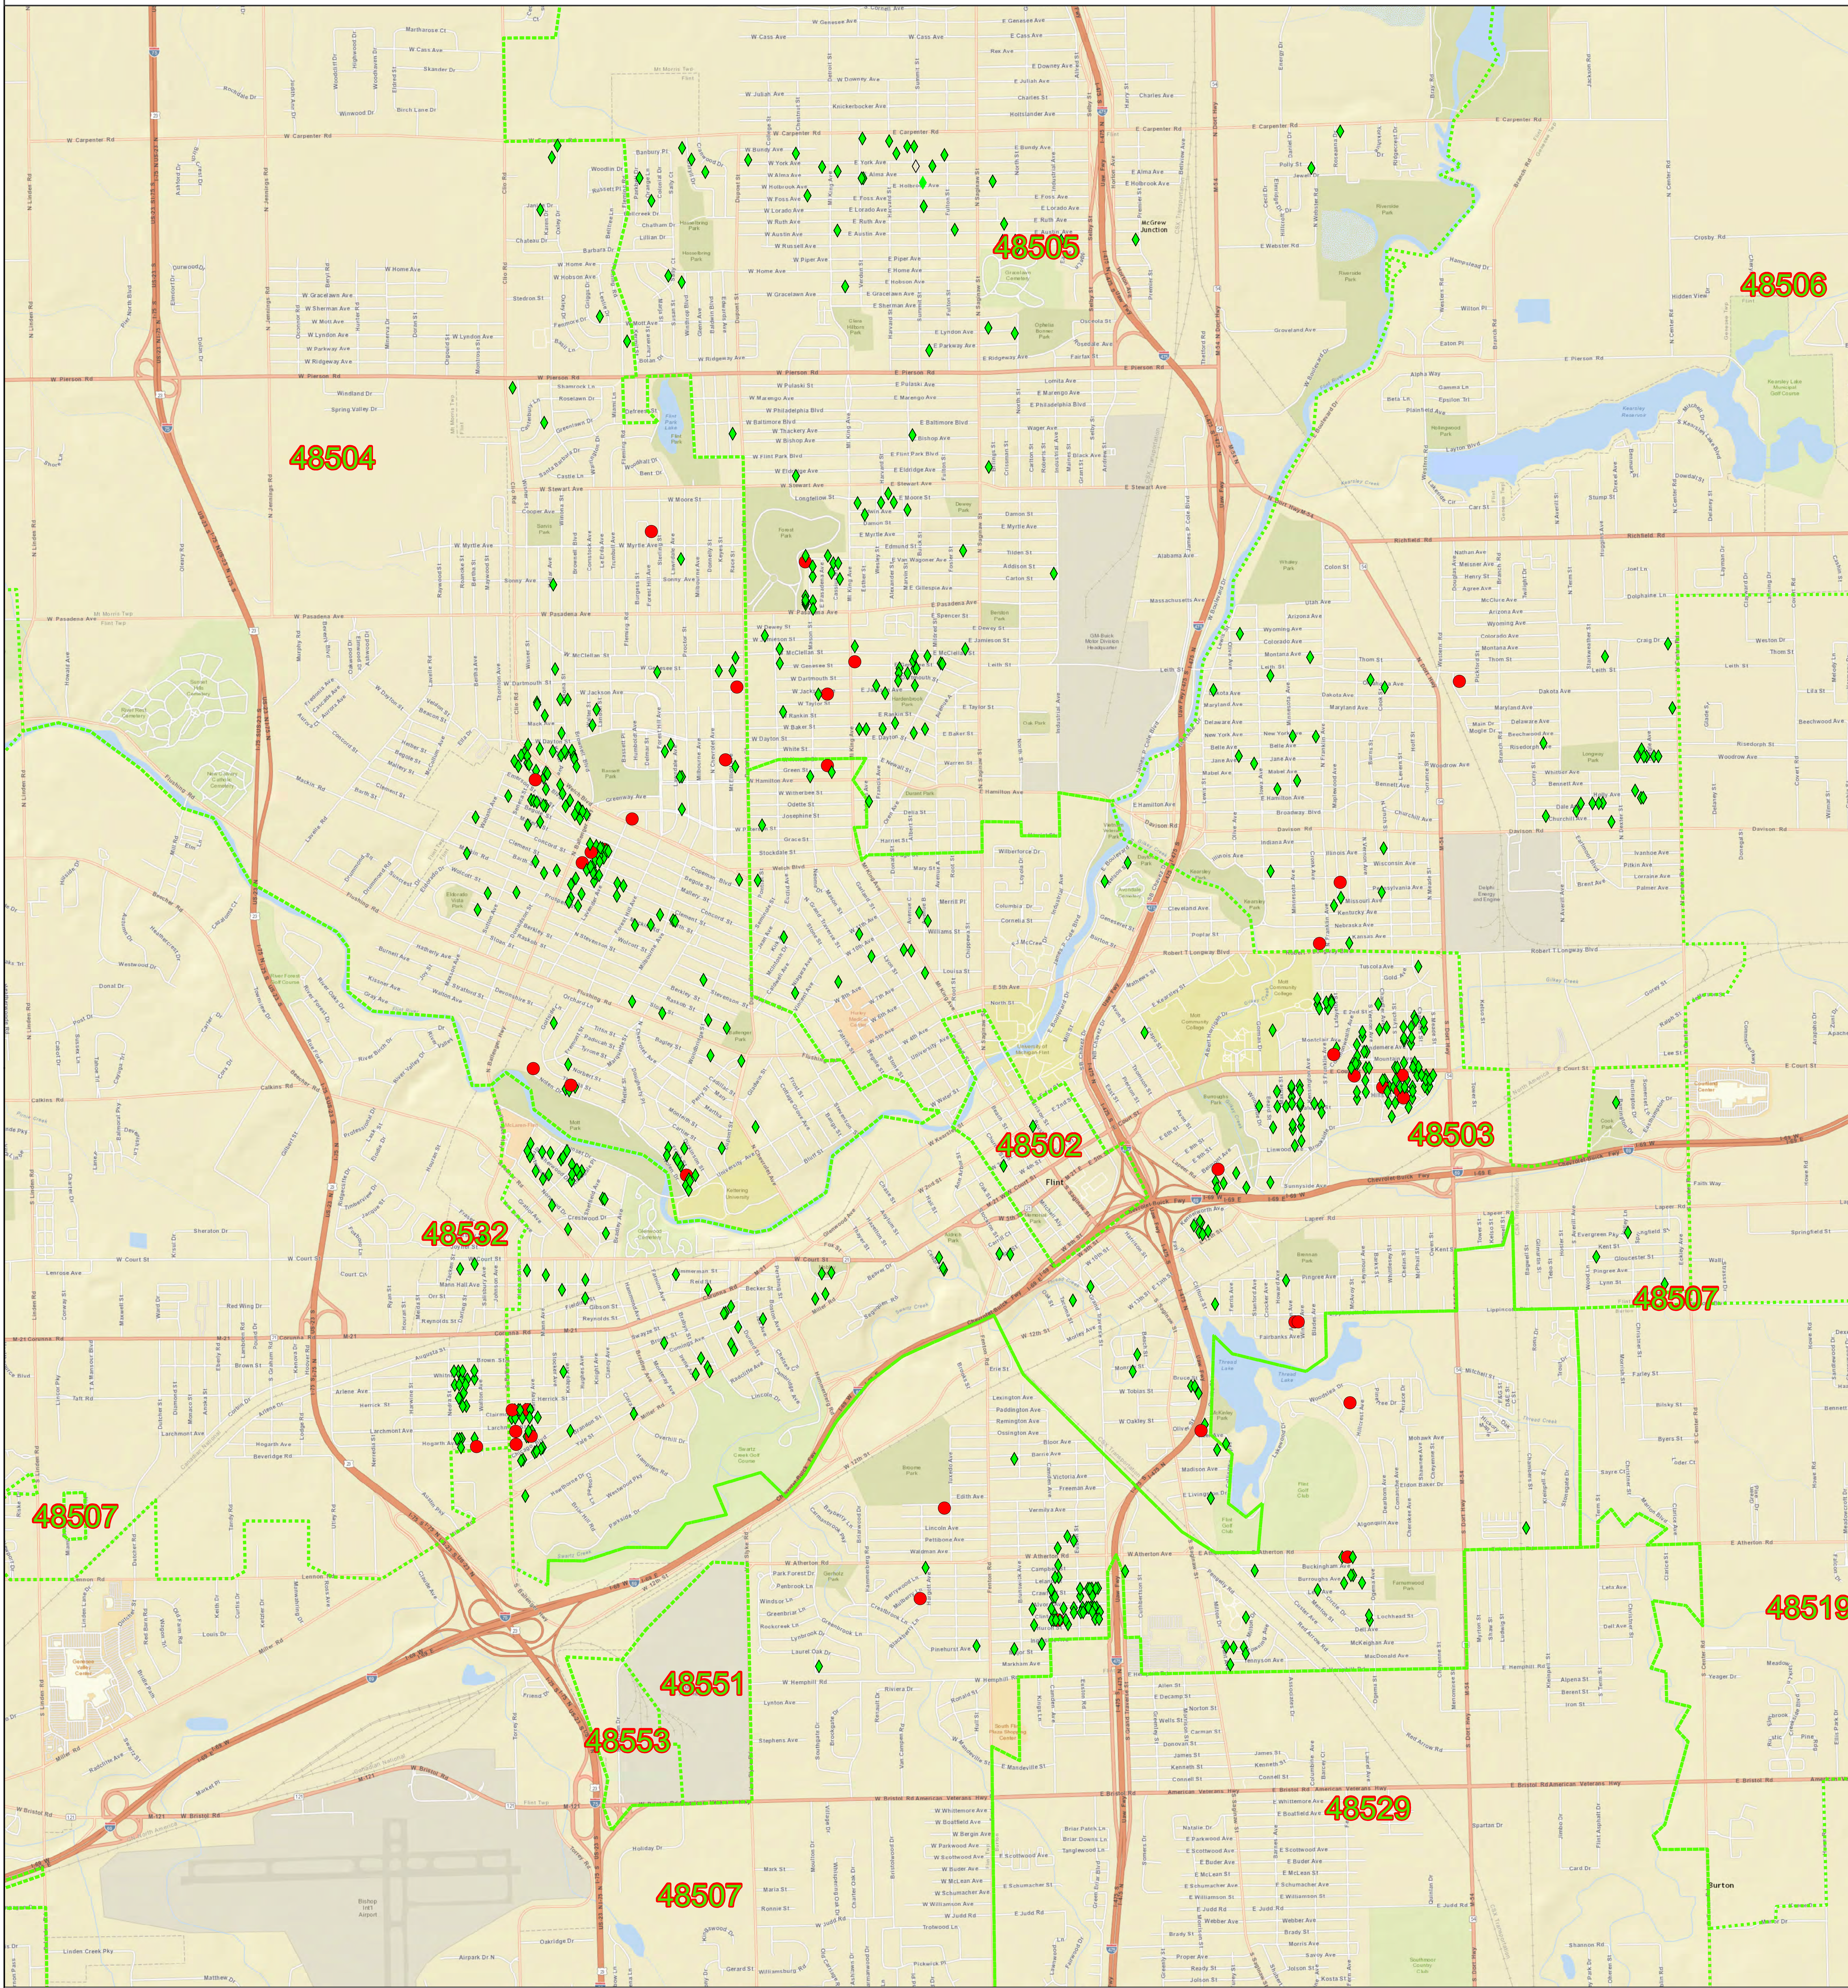

# Flint Water Incident - Round 5 Sentinel Sampling Results - Lead

### Legend

#### Lead\_PPB

- ◆ 586 Results less than or equal to 15 parts per billion of Lead
- 40 Results greater than or equal to 16 parts per billion of Lead
- Flint Area Zip Codes

State of Michigan

Date: 5/10/2016