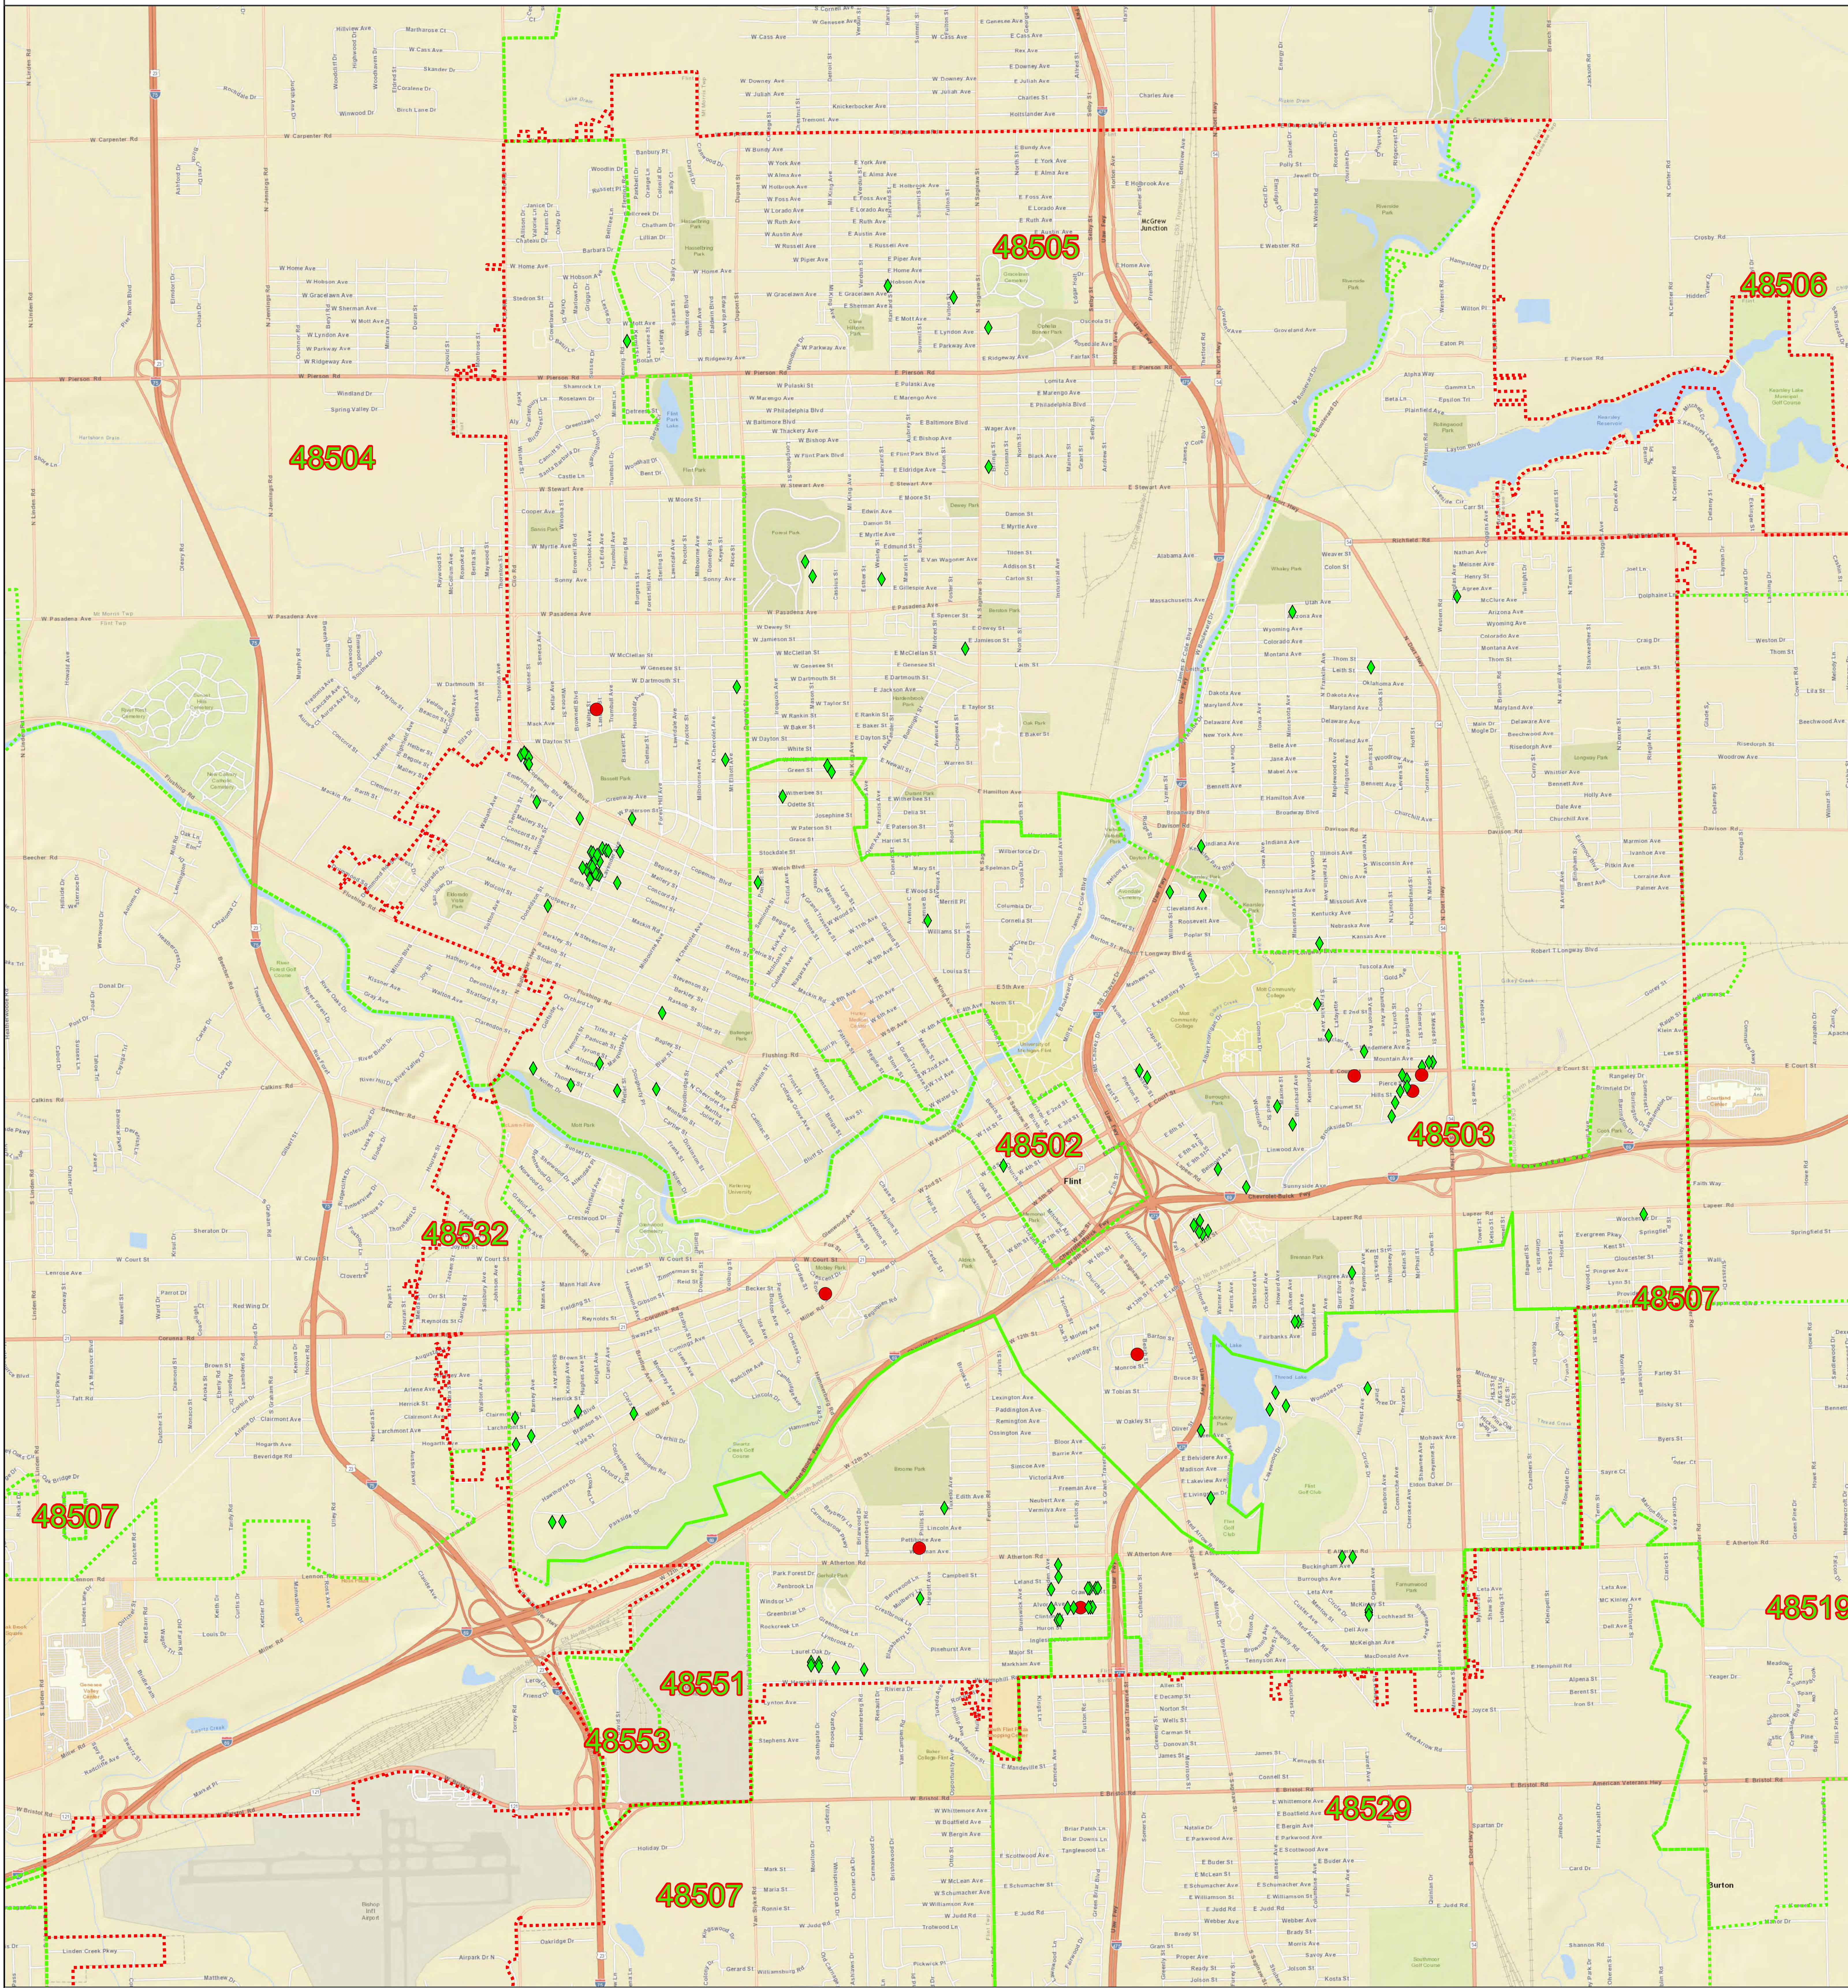

Flint Water Incident - Extended Sentinel Sampling Round 10 - Lead

Legend

- Lead_ppb**
- ◆ 128 Results less than or equal to 15 parts per billion of Lead
 - 8 Results greater than 16 parts per billion of Lead
 - Flint w/Franchise Boundary
 - Flint Area Zip Codes

State of Michigan

Date: 7/25/2017