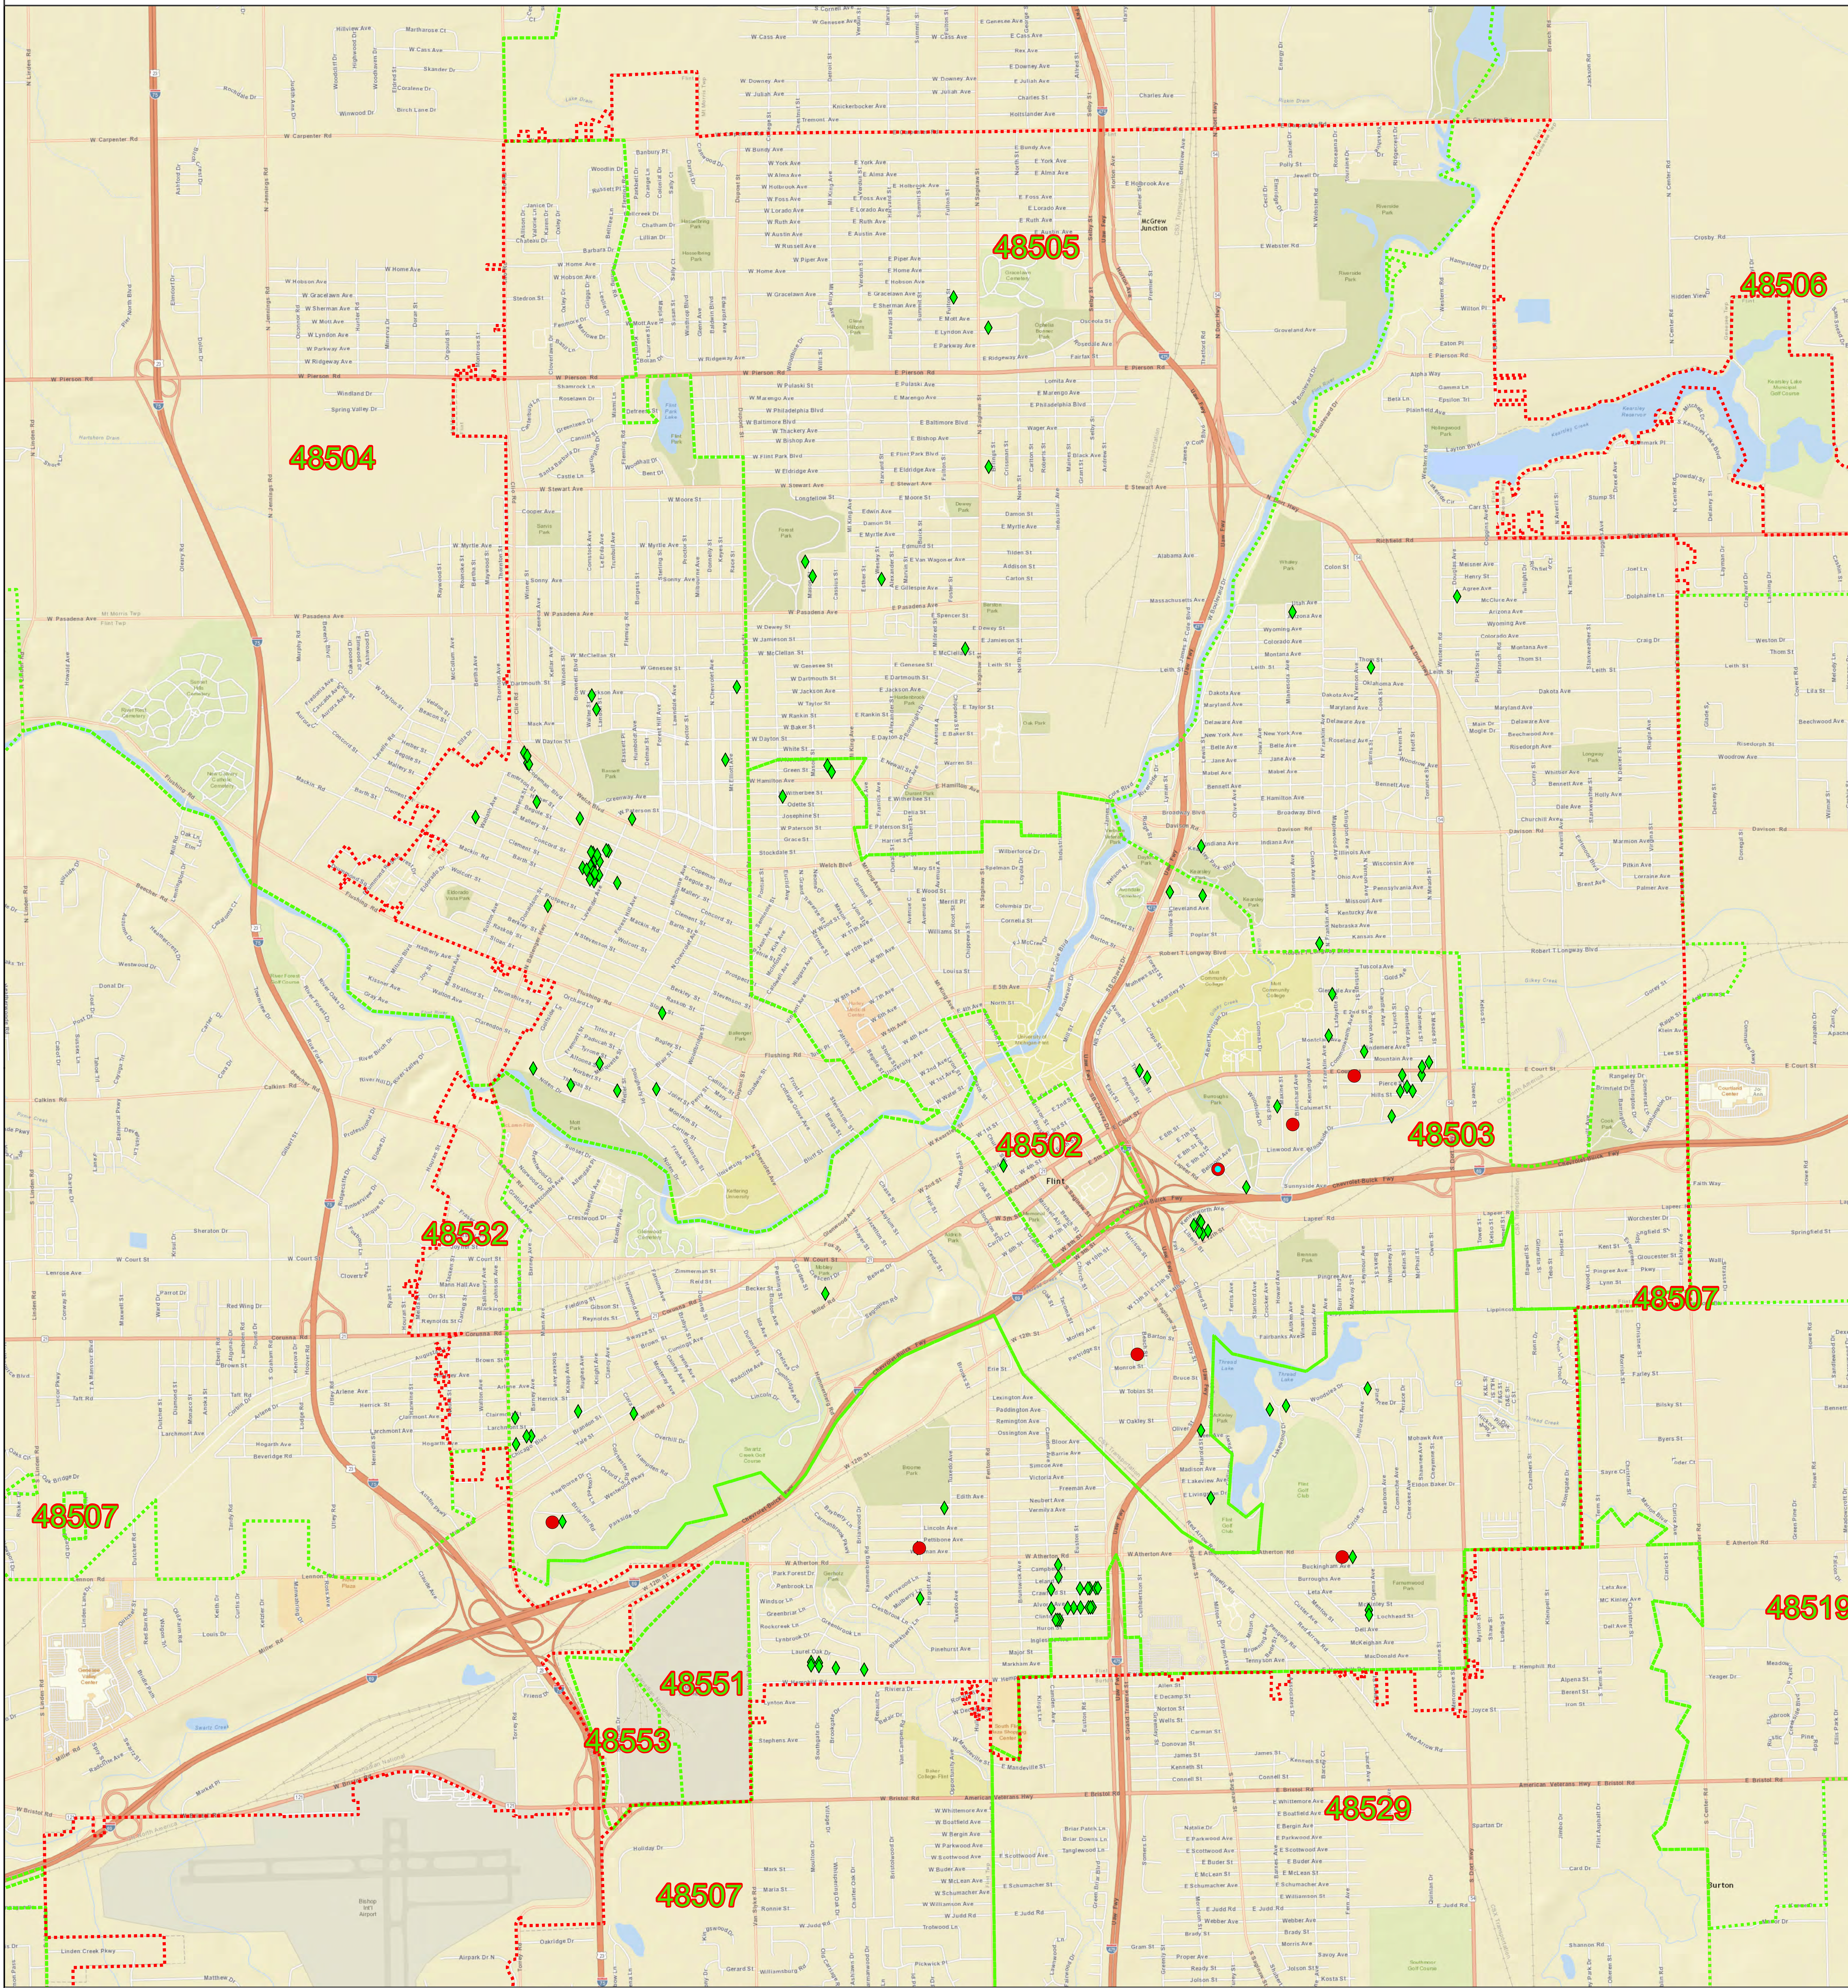

# Flint Water Incident - Extended Sentinel Sampling Round 8 - Lead

## Legend

### Lead\_ppb

- ◆ 118 Results less than or equal to 15 parts per billion of Lead
- 8 Results greater than 16 parts per billion of Lead
- Flint w/Franchise Boundary
- Flint Area Zip Codes

State of Michigan

Date: 5/4/2017

1 0.5 0 1 Miles