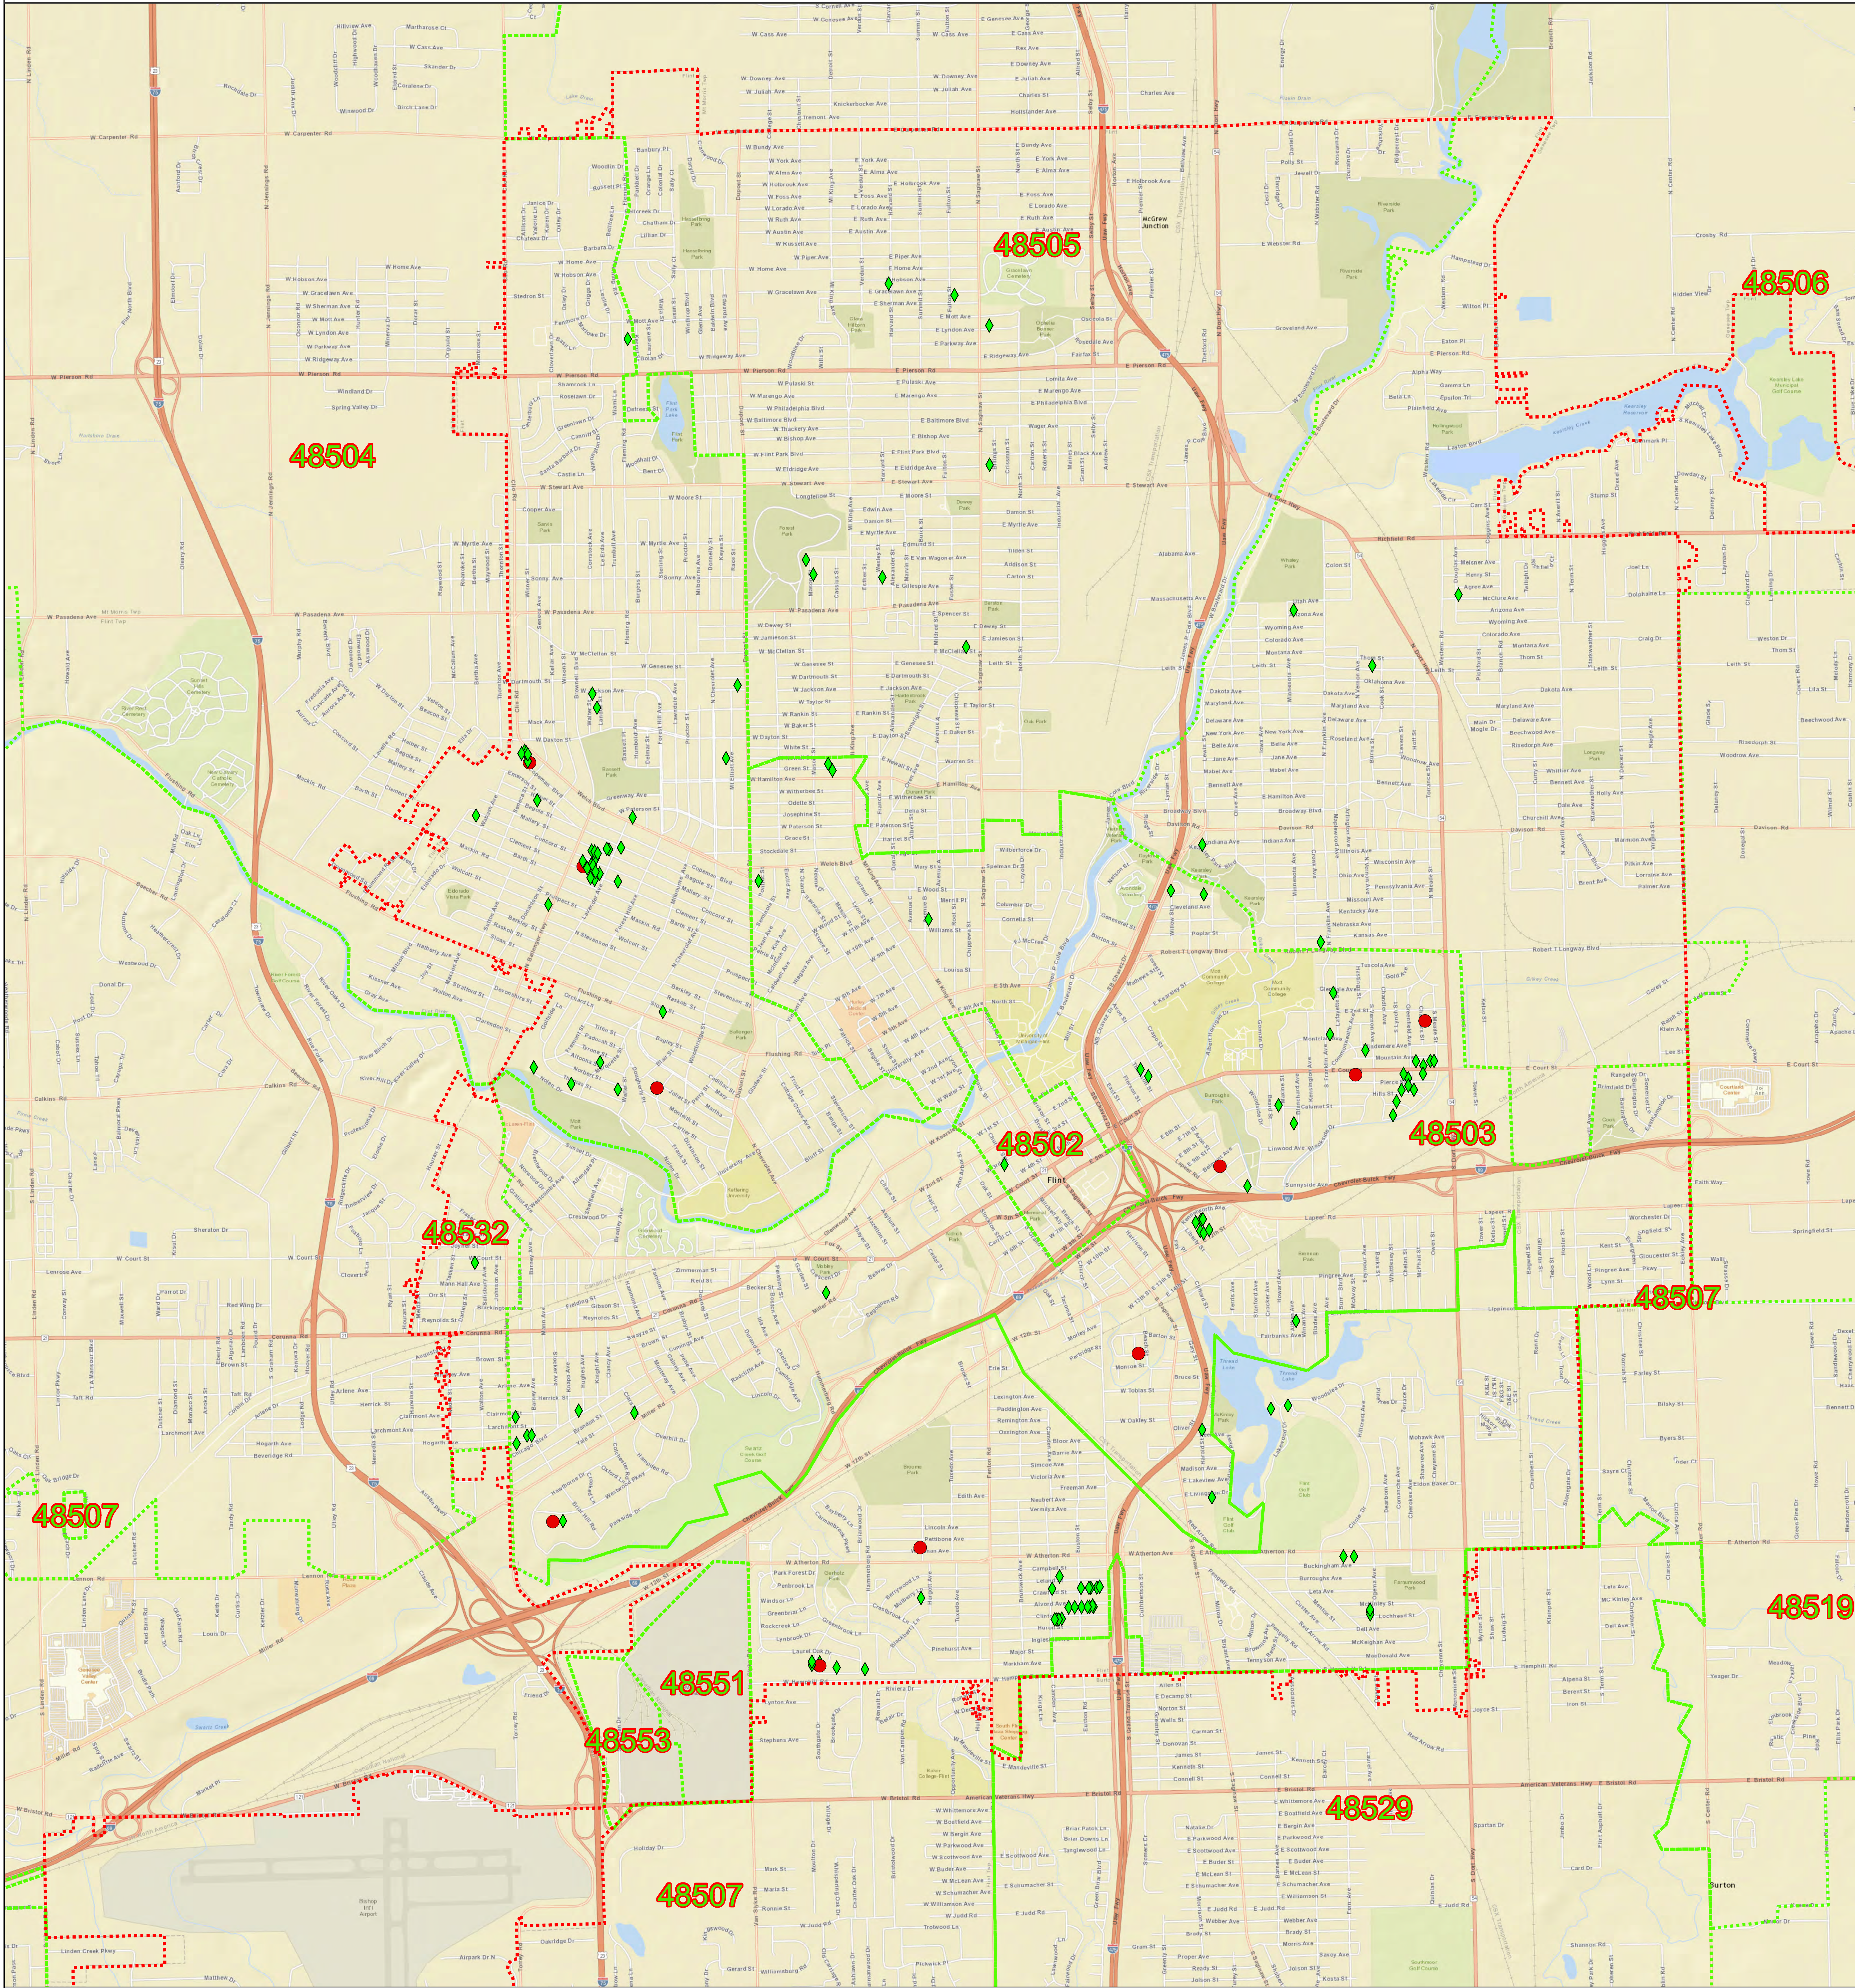

Flint Water Incident - Extended Sentinel Sampling Round 9 - Lead

Legend

Lead_ppb

- ◆ 125 Results less than or equal to 15 parts per billion of Lead
- 10 Results greater than 16 parts per billion of Lead
- Flint w/Franchise Boundary
- Flint Area Zip Codes

State of Michigan

Date: 6/8/2017