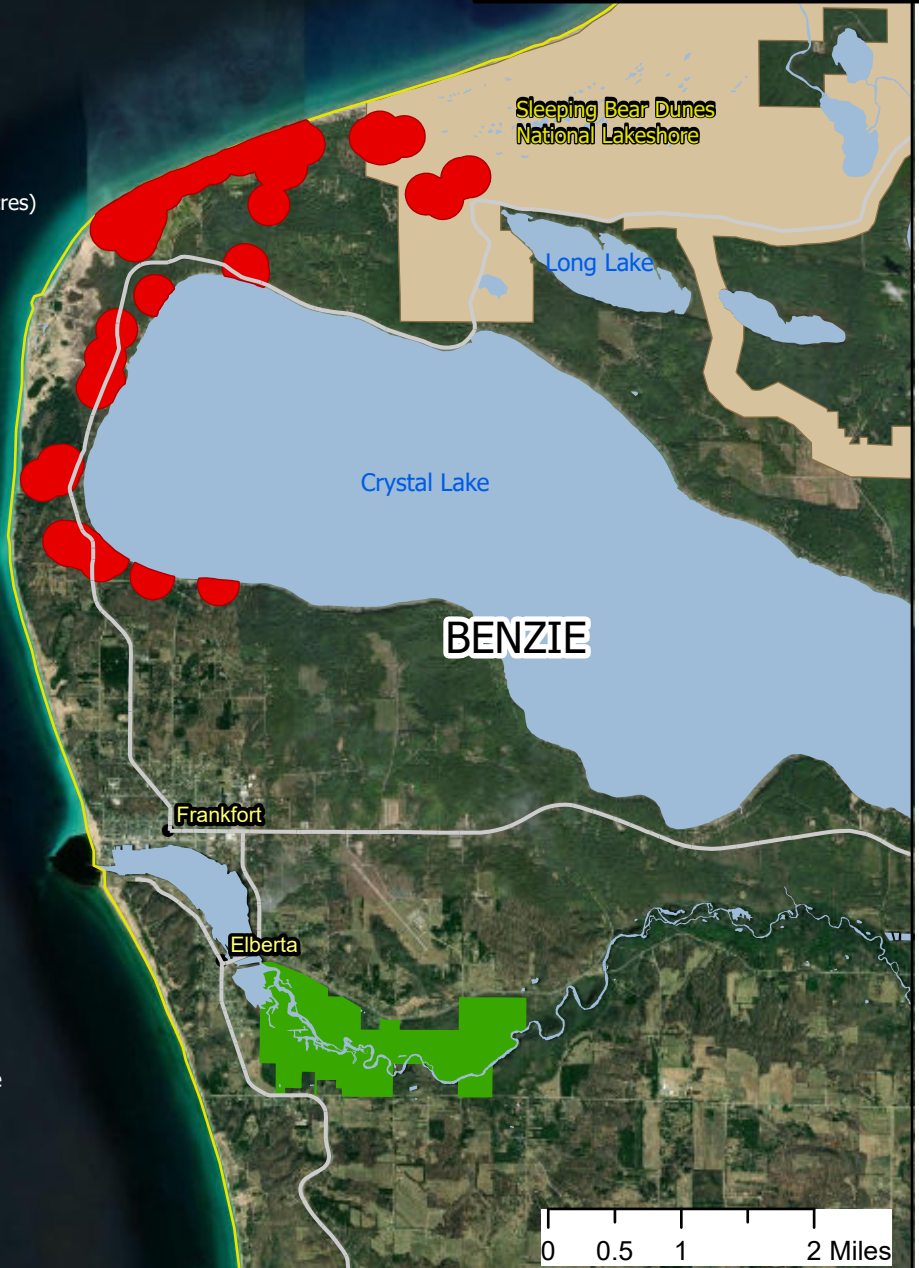

Hemlock Woolly Adelgid in Benzie County

Known extent as of May 02, 2024

-  HWA Infestation Zone (1,132 Acres)
-  Adjacent County HWA (23, 11Statewide Acres)
-  Federal Lands
-  State Land
-  Counties
-  Highways

Disclaimer:
All known HWA infestation zones as of the date specified are shown in red. Areas lacking data have either been surveyed with no HWA present or have yet to be surveyed. Survey efforts are ongoing.

Created by:
Michigan Department of Natural Resources
6/18/2024