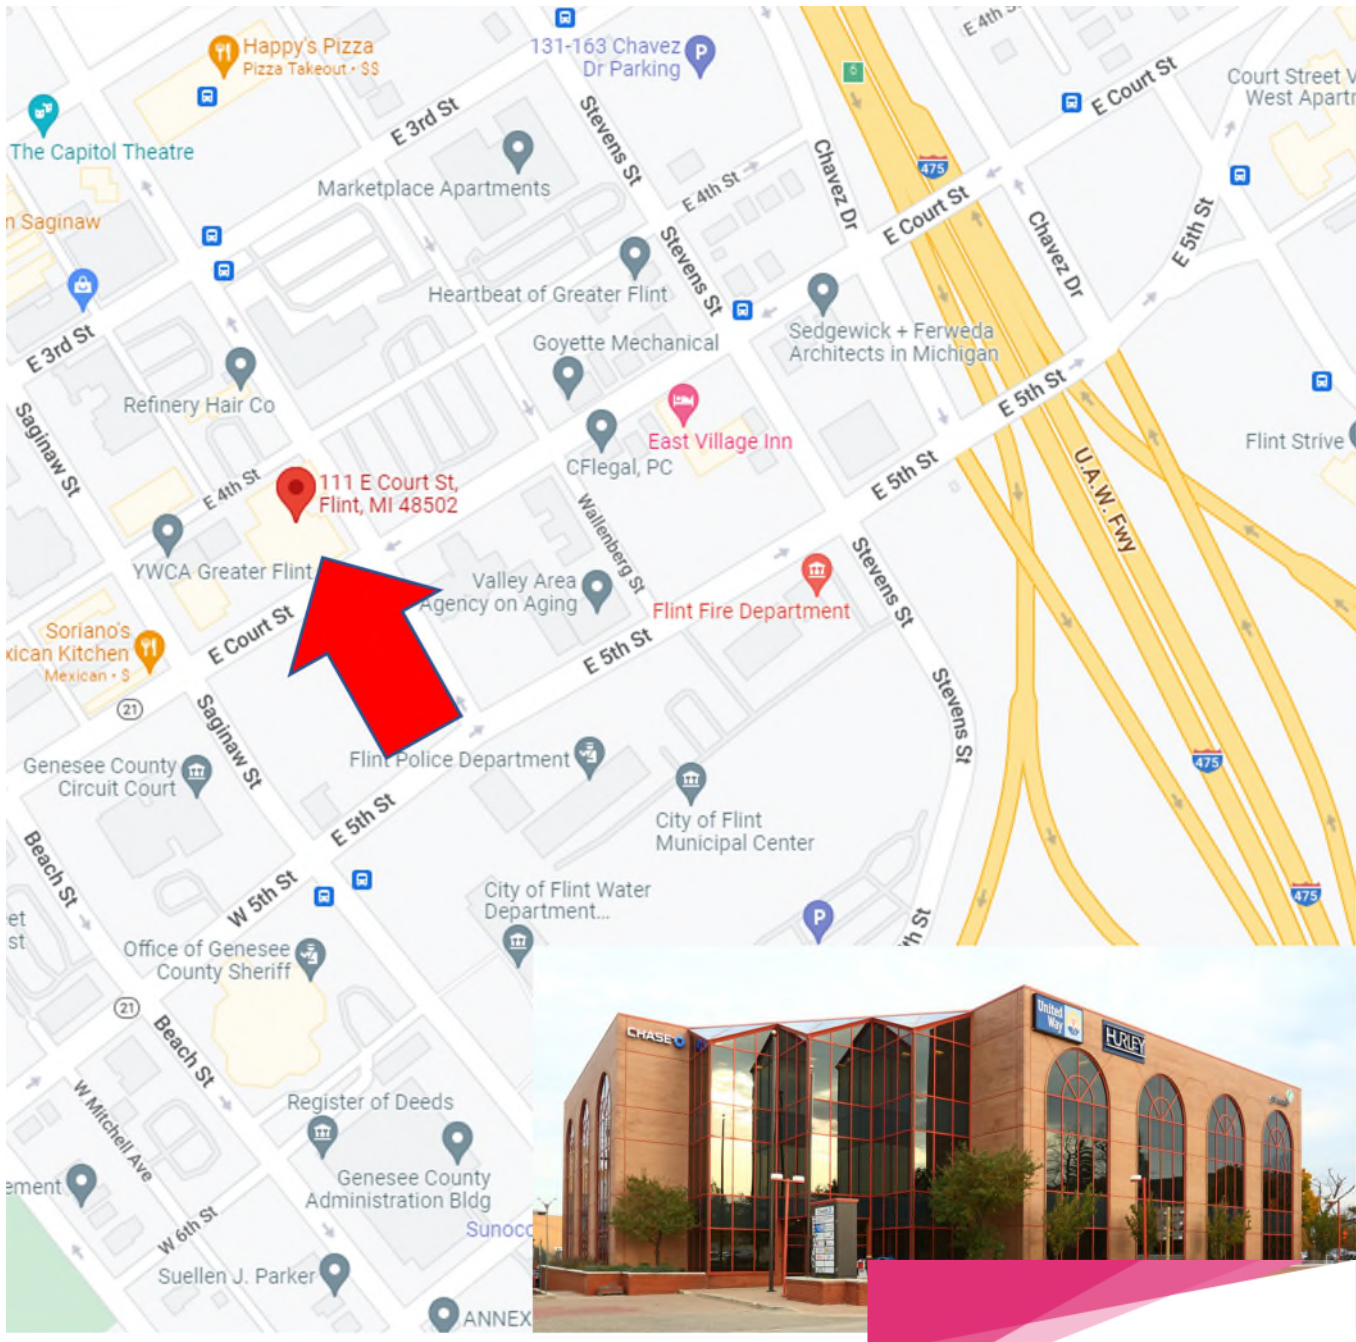

# SATURDAY, JUNE 25, 2022 11AM-1PM FLINT ACCESS FAIR

Visit the Flint Child Care Access Fair to connect with our child care partners to learn how to start or advance your career in child care.

Fair participants will include Child Care Licensing Bureau, Great Start to Quality Eastern Resource Center, MiRegistry, MiAEYC, Childcare Providers Association of MI, Food Program, EGLE, and more.

Michigan Association for the Education of Young Children

[REGISTER HERE](#)

Click or Scan

Wondering how to expand into a child care center?

Do you want to start your own child care business in your home?

Collaborate with local experts in one location and let us help you start out on a successful path.

# Plaza Financial Center

Flint Access Fair Entrance

Ample free parking is located across from the Plaza One Financial Building on Harrison Street. One the corner of Harrison Street and Court Street. Entrance to the Flint Access Fair will be accessible on the E. Court Street entrance. Across from the shared parking lot with MW Gallery.