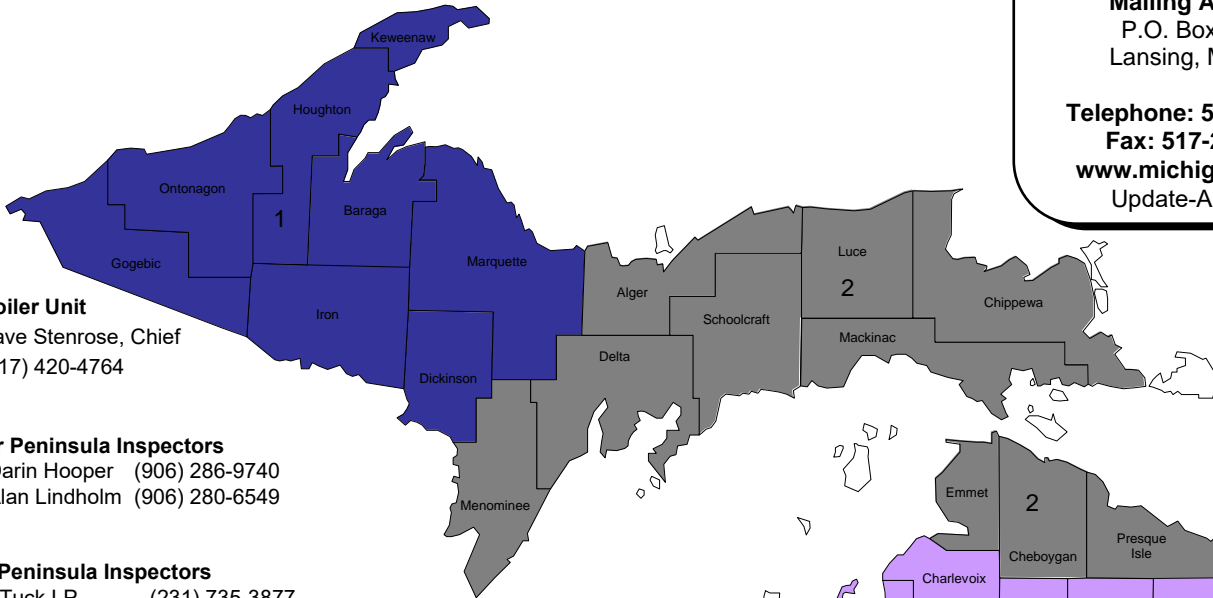

Department of Licensing and Regulatory Affairs
Bureau of Construction Codes
Boiler Inspector Region

Physical Location:

1st Flr. Ottawa Bldg.
611 W. Ottawa St.
Lansing, MI 48933

Mailing Address:

P.O. Box 30254
Lansing, MI 48909

Telephone: 517-241-9334

Fax: 517-241-0130

www.michigan.gov/bcc

Update-April-2025

Boiler Unit

Dave Stenrose, Chief
(517) 420-4764

Upper Peninsula Inspectors

1. Darin Hooper (906) 286-9740
2. Alan Lindholm (906) 280-6549

Lower Peninsula Inspectors

3. Matt Tuck LP (231) 735-3877
4. Bruce Alling (231) 287-9450
5. Rick Cleveland LP (989) 259-4086
6. Greg Hamming LP (517) 512-9983
7. Randy Hardy (616) 430-4091
8. Frank Manente (517) 242-9387
9. Amang Villarama (248) 743-7928
10. Vacant (517) 622-5749
11. Dan Torreblanca (734) 478-8322
12. Dave Yeager (517) 410-4055
13. Tom Graf (517) 662-5749
14. Ashley Nance (517) 855-0170
15. Lowell Grimes LP (517) 420-9864

LP = Low Pressure Re-Inspections

Split Counties:

Kent

Oakland

9. **Villarama:** Berkley, Beverly Hills, Bingham Farms, Clawson, Fernandale, Franklin, Hazel Park, Huntington Woods, Lathrup Woods, Madison Heights, Oak Park, Pleasant Ridge, Royal Oak, Royal Oak Township, & Troy

15. **Grimes:** Saline and Ypsilanti

Wayne

13. **Graf:** Brownstown, Brownstown Township, Flat Rock, Grosse Ile, Gibraltar, Rockwood, Riverview, Southgate, Taylor, Trenton, Woodhaven, and Wyandotte.