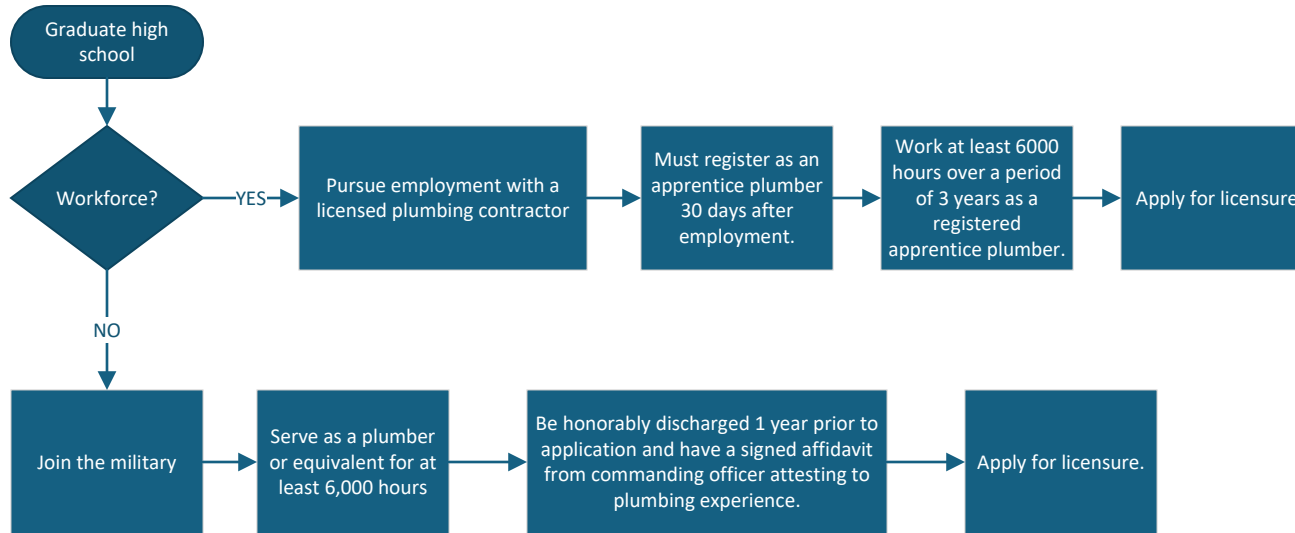

Obtaining a Plumbing Journeyperson License in the State of Michigan

Apprentice plumbers MUST maintain and renew their registrations in order to qualify to apply to become a plumbing journeyperson.

Completion of continuing education is a condition of renewal of a plumbing journeyperson license.

Plumbing Journeyperson licensure:

1. Must have 6000 hours over 3 years as a registered plumber apprentice. OR equivalent military experience.
2. Submit completed application to state of Michigan.
3. Take and pass appropriate test.
4. Complete required continuing education annually.