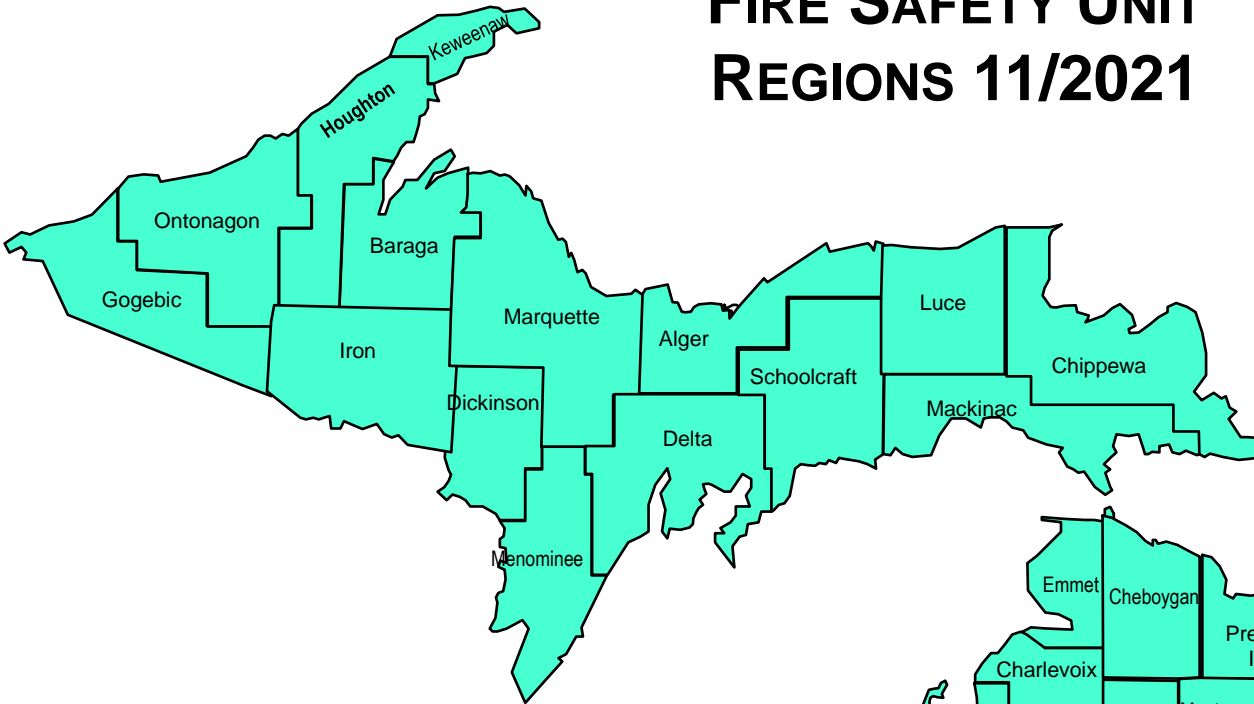

EHS SECTION FIRE SAFETY UNIT REGIONS 11/2021

	JOSHUA DIRSCHELL
	JEFF LACHMAN *SHARE WAYNE COUNTY WITH NOEL SHEARD
	JOHN HANES *BACKUP MAJOR METCALF
	JEFF TODY
	MAJOR METCALF *BACKUP JOHN HANES
	JOE SHELTON
	RANDY DAVIS
	NOEL SHEARD *SHARE WAYNE COUNTY WITH JEFF LACHMAN
	OPEN