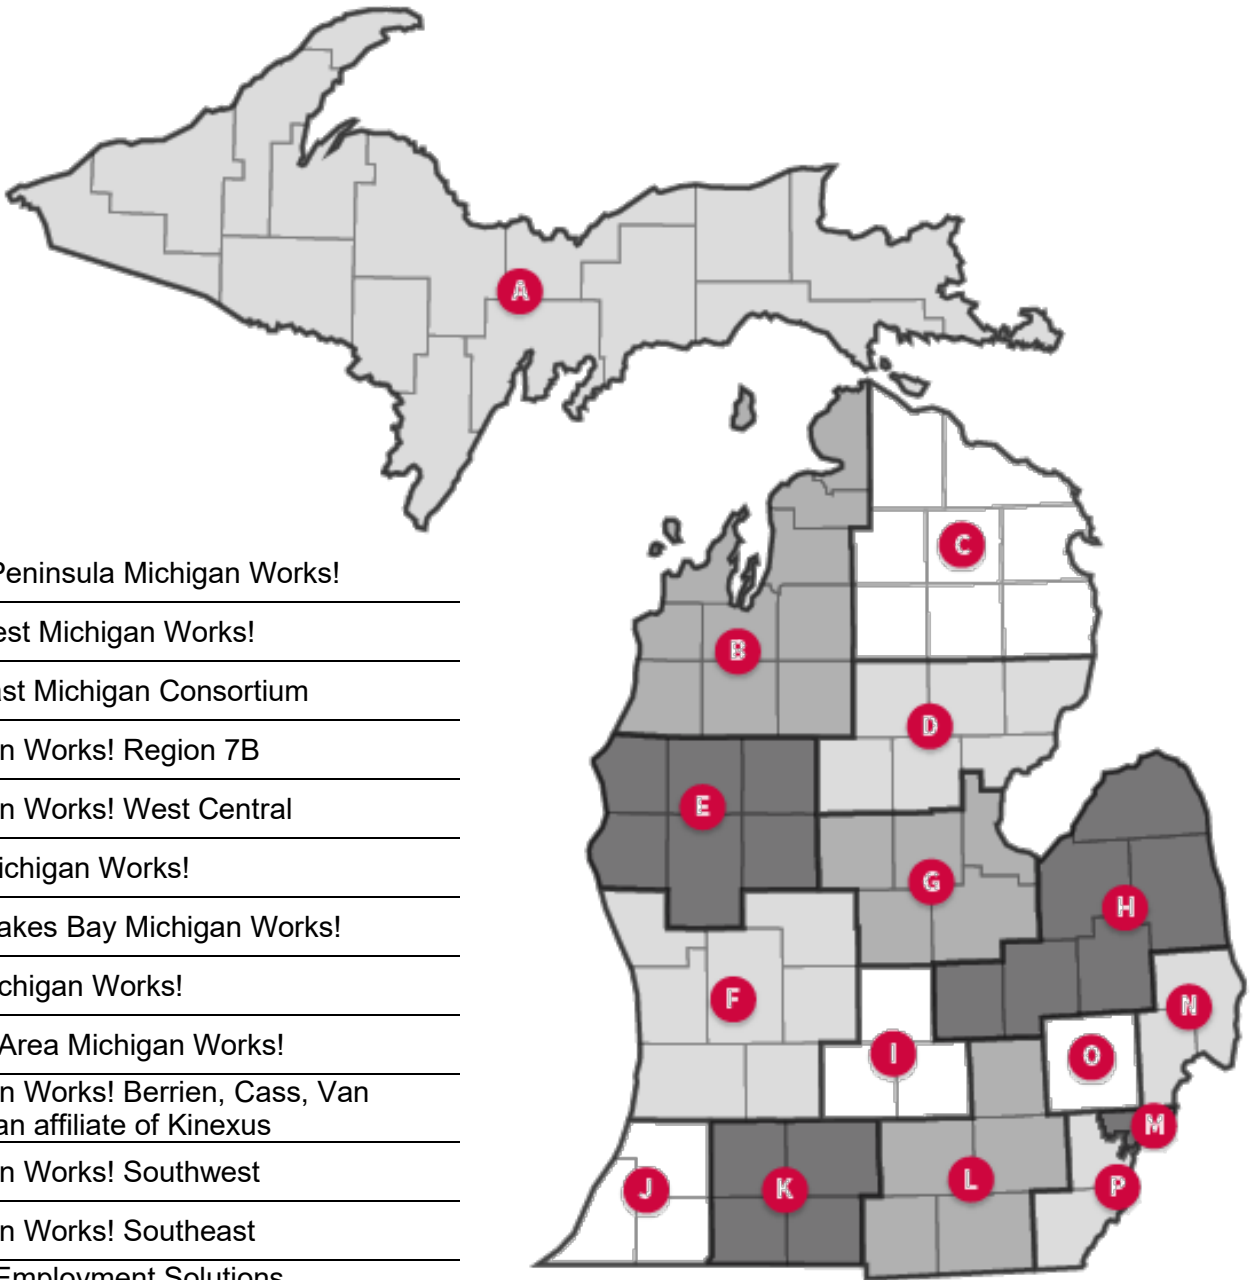

## Regions

- A** Upper Peninsula Michigan Works!

---

- B** Northwest Michigan Works!

---

- C** Northeast Michigan Consortium

---

- D** Michigan Works! Region 7B

---

- E** Michigan Works! West Central

---

- F** West Michigan Works!

---

- G** Great Lakes Bay Michigan Works!

---

- H** GST Michigan Works!

---

- I** Capital Area Michigan Works!

---

- J** Michigan Works! Berrien, Cass, Van Buren, an affiliate of Kinexus

---

- K** Michigan Works! Southwest

---

- L** Michigan Works! Southeast

---

- M** Detroit Employment Solutions Corporation (DESC)

---

- N** Macomb / St. Clair Workforce Development Board

---

- O** Oakland County Michigan Works!

---

- P** Southeast Michigan Community Alliance (SEMCA) Michigan Works!