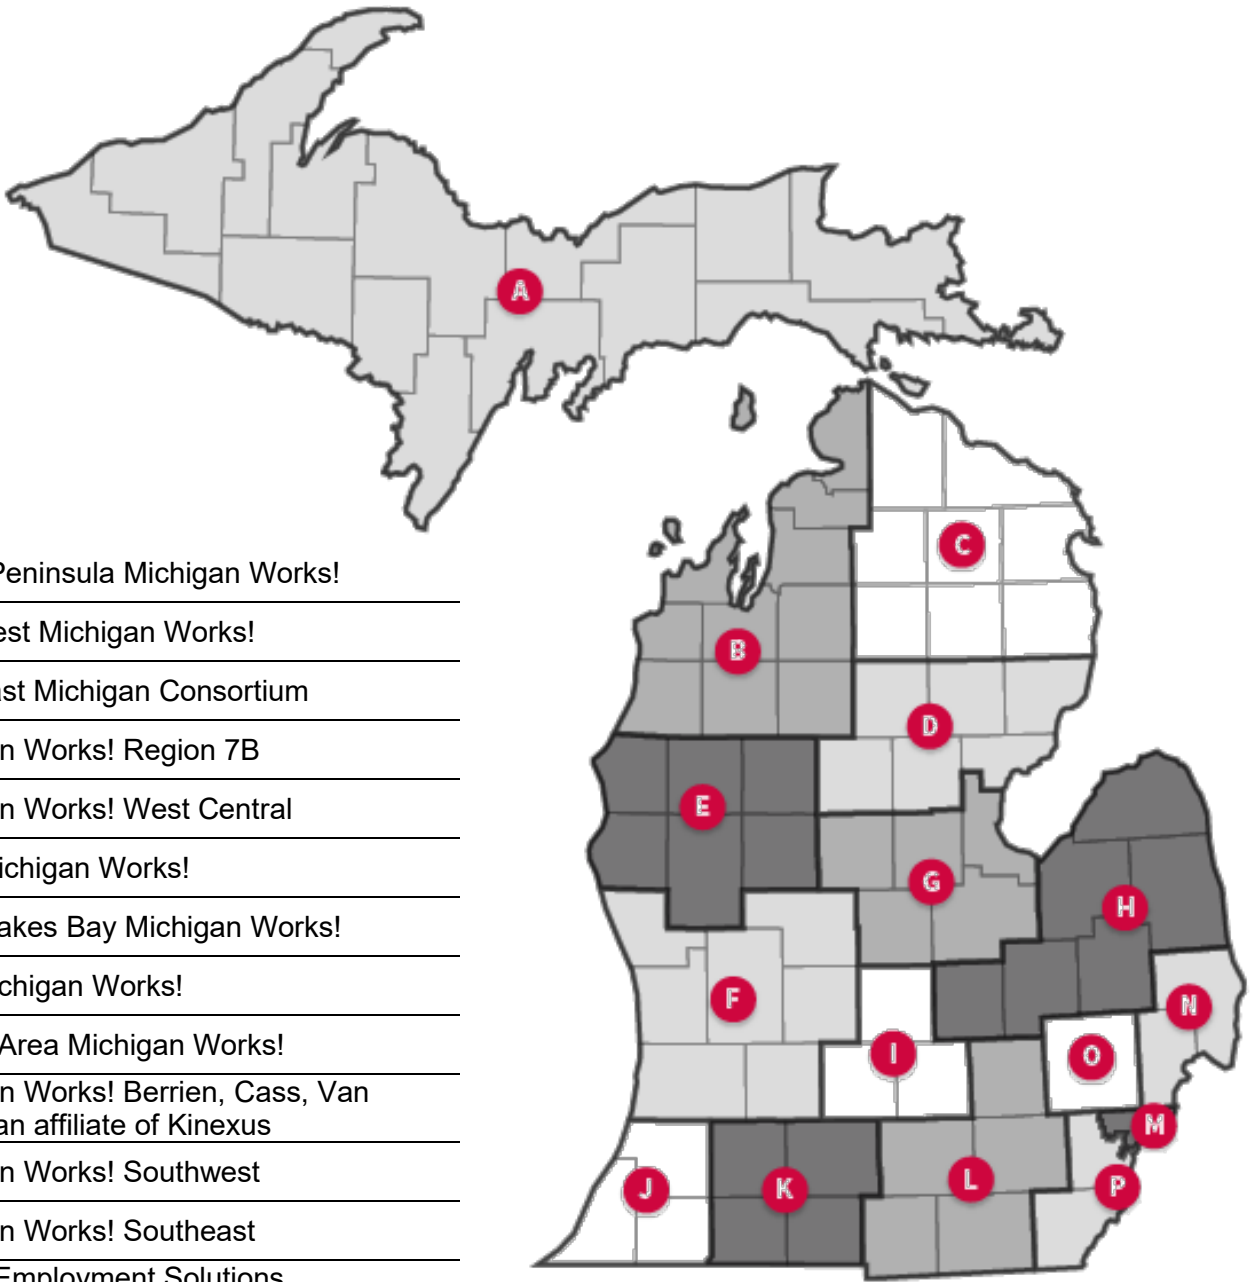

Going PRO Talent Fund Key Contacts

Regions

- A** Upper Peninsula Michigan Works!

- B** Northwest Michigan Works!

- C** Northeast Michigan Consortium

- D** Michigan Works! Region 7B

- E** Michigan Works! West Central

- F** West Michigan Works!

- G** Great Lakes Bay Michigan Works!

- H** GST Michigan Works!

- I** Capital Area Michigan Works!

- J** Michigan Works! Berrien, Cass, Van Buren, an affiliate of Kinexus

- K** Michigan Works! Southwest

- L** Michigan Works! Southeast

- M** Detroit Employment Solutions Corporation (DESC)

- N** Macomb / St. Clair Workforce Development Board

- O** Oakland County Michigan Works!

- P** Southeast Michigan Community Alliance (SEMCA) Michigan Works!