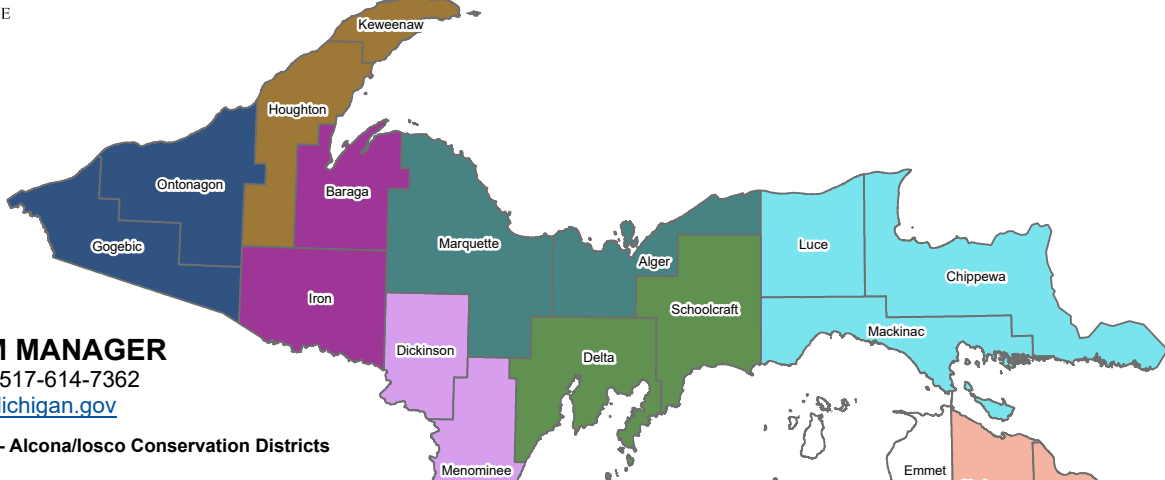

Agriculture Development Bureau Forestry Assistance Program (FAP)

PROGRAM MANAGER

Ben Schram, 517-614-7362

SchramB1@Michigan.gov

REGION 1 - Alcona/Iosco Conservation Districts
Vacant

REGION 2 - Alpena-Montmorency Conservation District
Greg Corace 989-356-3596, Ext. 102 greg.corace@macd.org