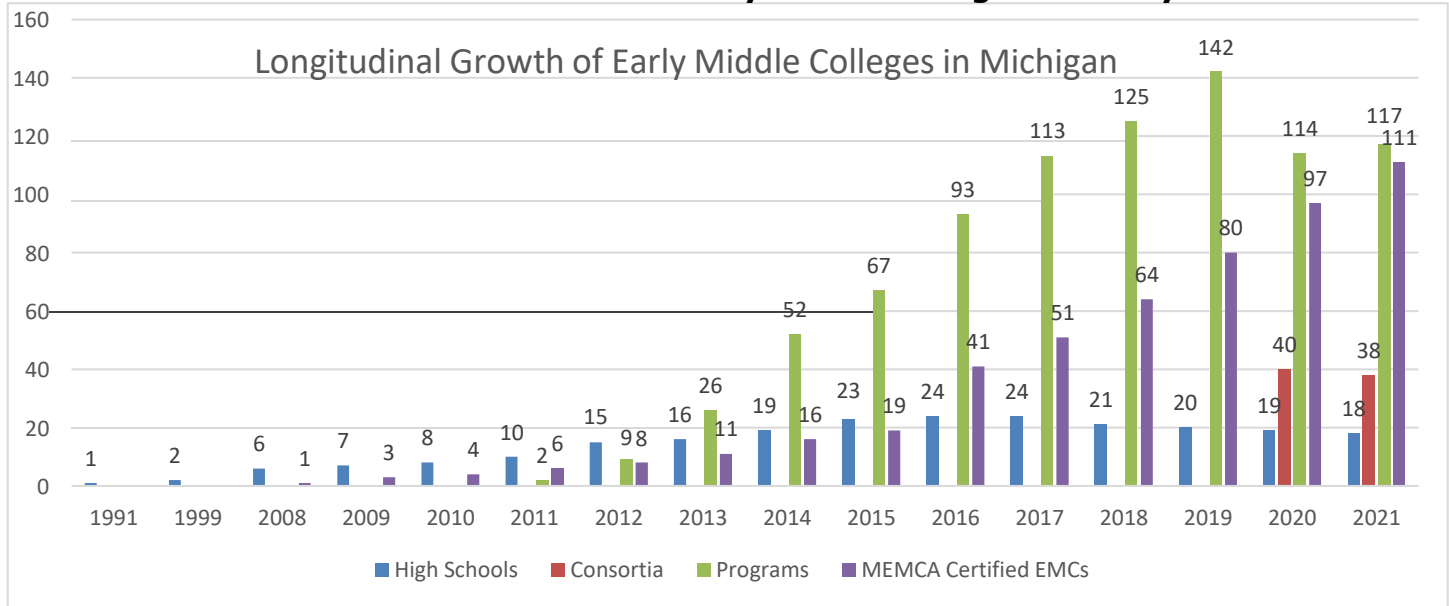

**Michigan Department of Education
2021 Early Middle College Summary**

In 2020, ISD **Consortia** became a separate category for data tracking.

- ✓ An **Early Middle College High School** is a stand-alone public high school where 100% of the pupils are enrolled as EMC pupils.
- ✓ An **Early Middle College Consortia** is high school program comprised of multiple school districts with one coordinating agency.
- ✓ An **Early Middle College Program** is a high school program designed to serve less than 100% of the high school population.