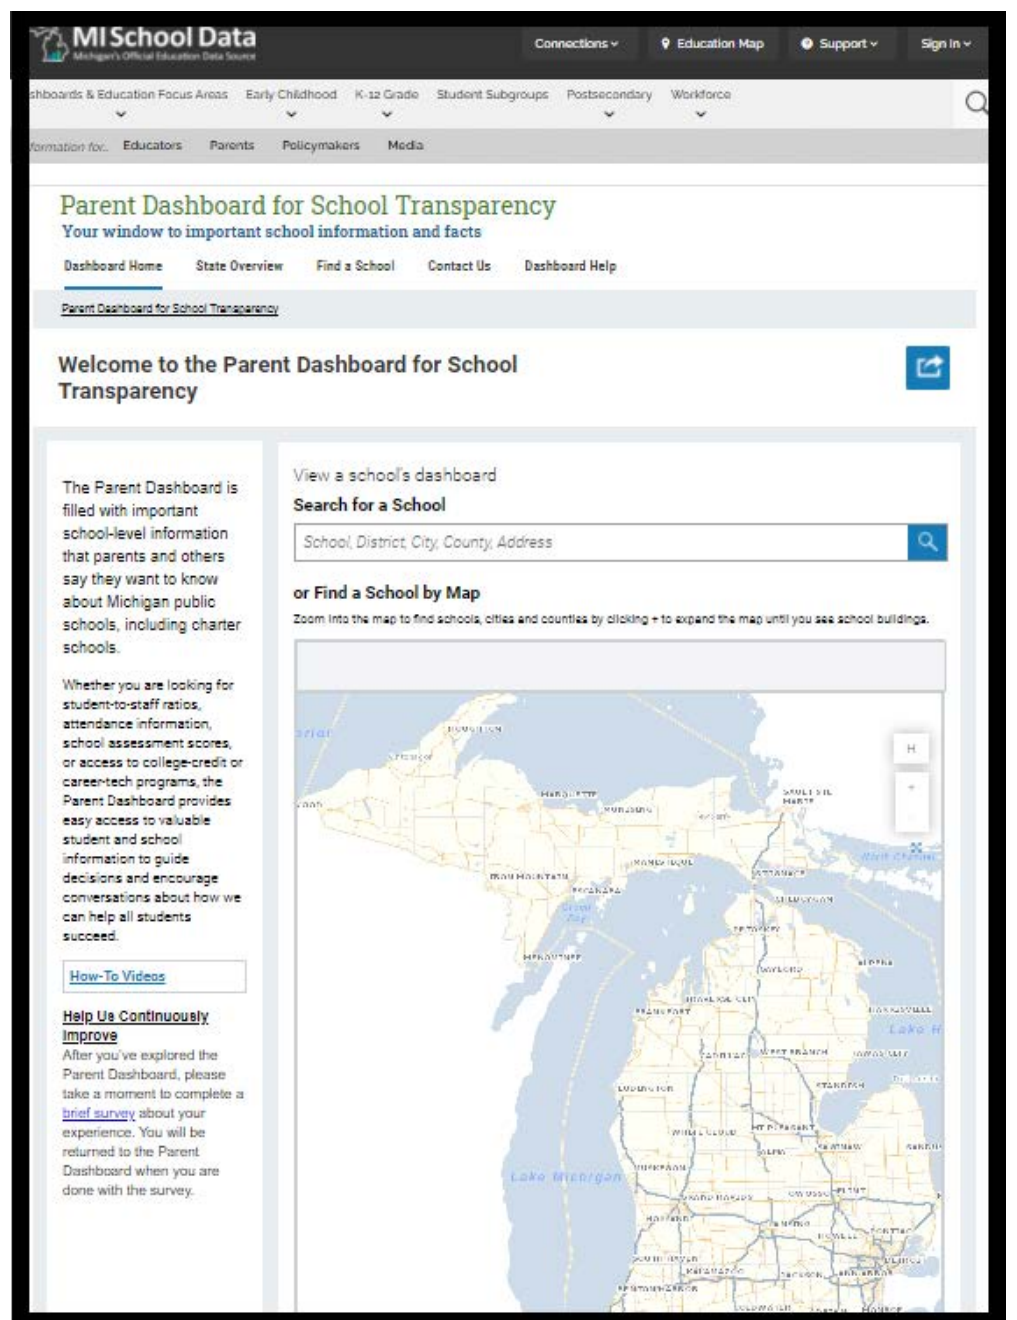

Michigan's

Parent Dashboard

for School Transparency

Your Window to Important School Information and Facts

Michigan's Parent Dashboard provides easy access to meaningful school-level measures that parents and other stakeholders say are important when learning about a school. In fact, parents and educators provided input on the Parent Dashboard right from the start!

Sample of School-Level Data

- State testing
- Student/staff ratio
- Student support staff
- Student transfers
- Advanced coursework
- Postsecondary enrollment
- Attendance
- English learner progress
- Graduation rate
- Dropout rate
- And so much more!

Accessing the Parent Dashboard is easy!

Step 1 VISIT www.MISchoolData.org/ParentDashboard

Step 2 Select the school you want to learn about (follow tips on screen)

Step 3 Look at that school's performance on the measures you care most about

On-screen tutorial videos and other tools are available to help you navigate the site and understand each report.