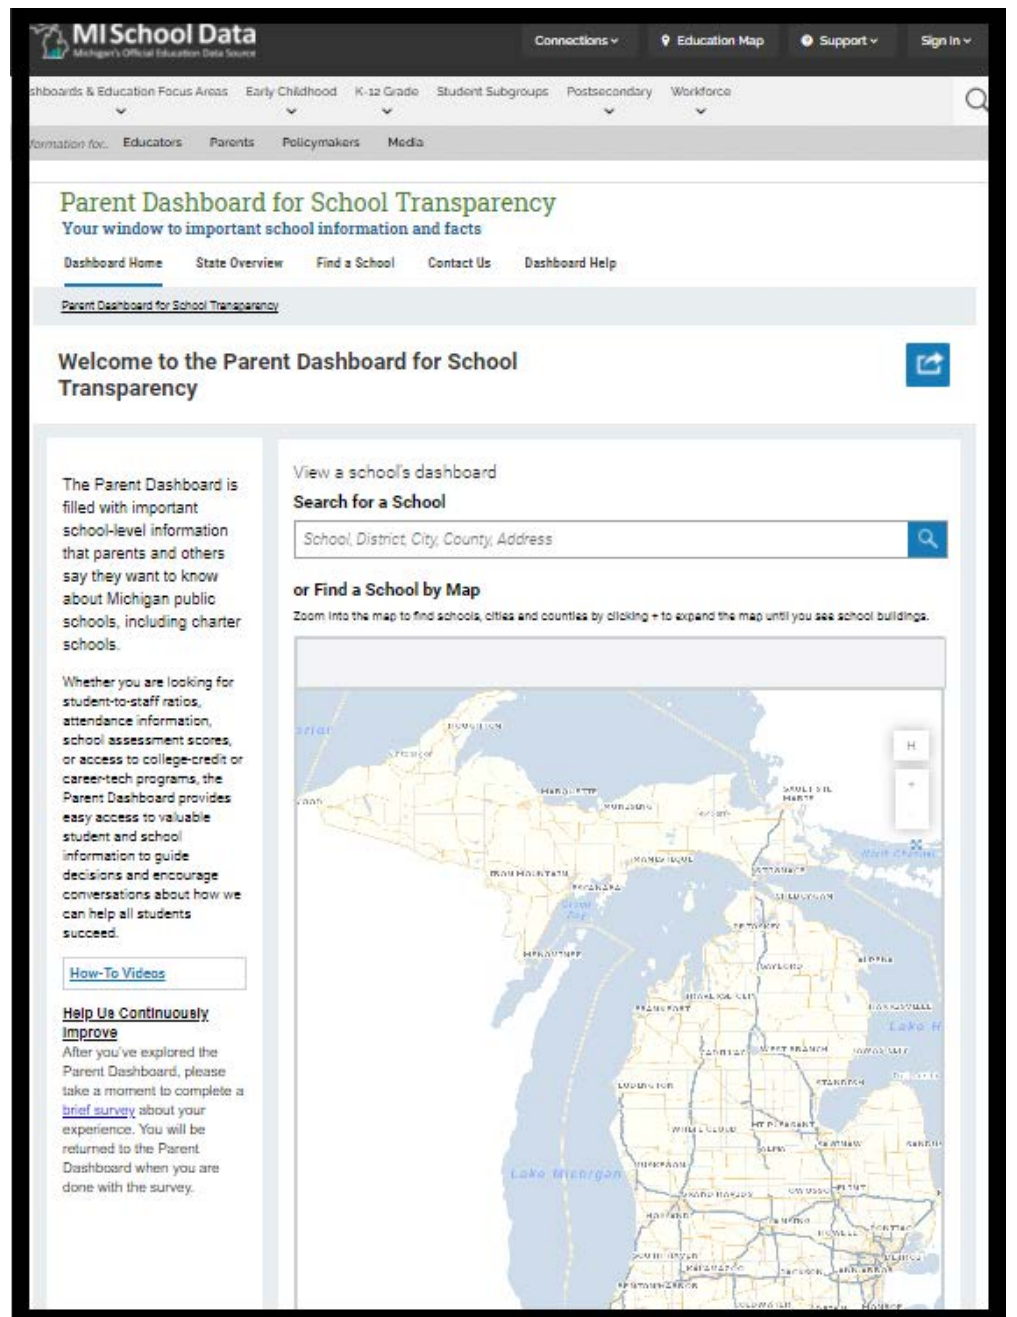

Michigan's

Parent Dashboard

for School Transparency

Your Window to Important School Information and Facts

Michigan's Parent Dashboard provides easy access to meaningful school-level measures that parents and other stakeholders say are important when learning about a school. In fact, parents and educators provided input on the Parent Dashboard right from the start!

Sample of School-Level Data

- State testing
- Student/staff ratio
- Student support staff
- Student transfers
- Advanced coursework
- Postsecondary enrollment
- Attendance
- English learner progress
- Graduation rate
- Dropout rate
- And so much more!

Accessing the Parent Dashboard is easy!

Step 1 VISIT www.MISchoolData.org/ParentDashboard

Step 2 Select the school you want to learn about (follow tips on screen)

Step 3 Look at that school's performance on the measures you care most about

On-screen tutorial videos and other tools are available to help you navigate the site and understand each report.