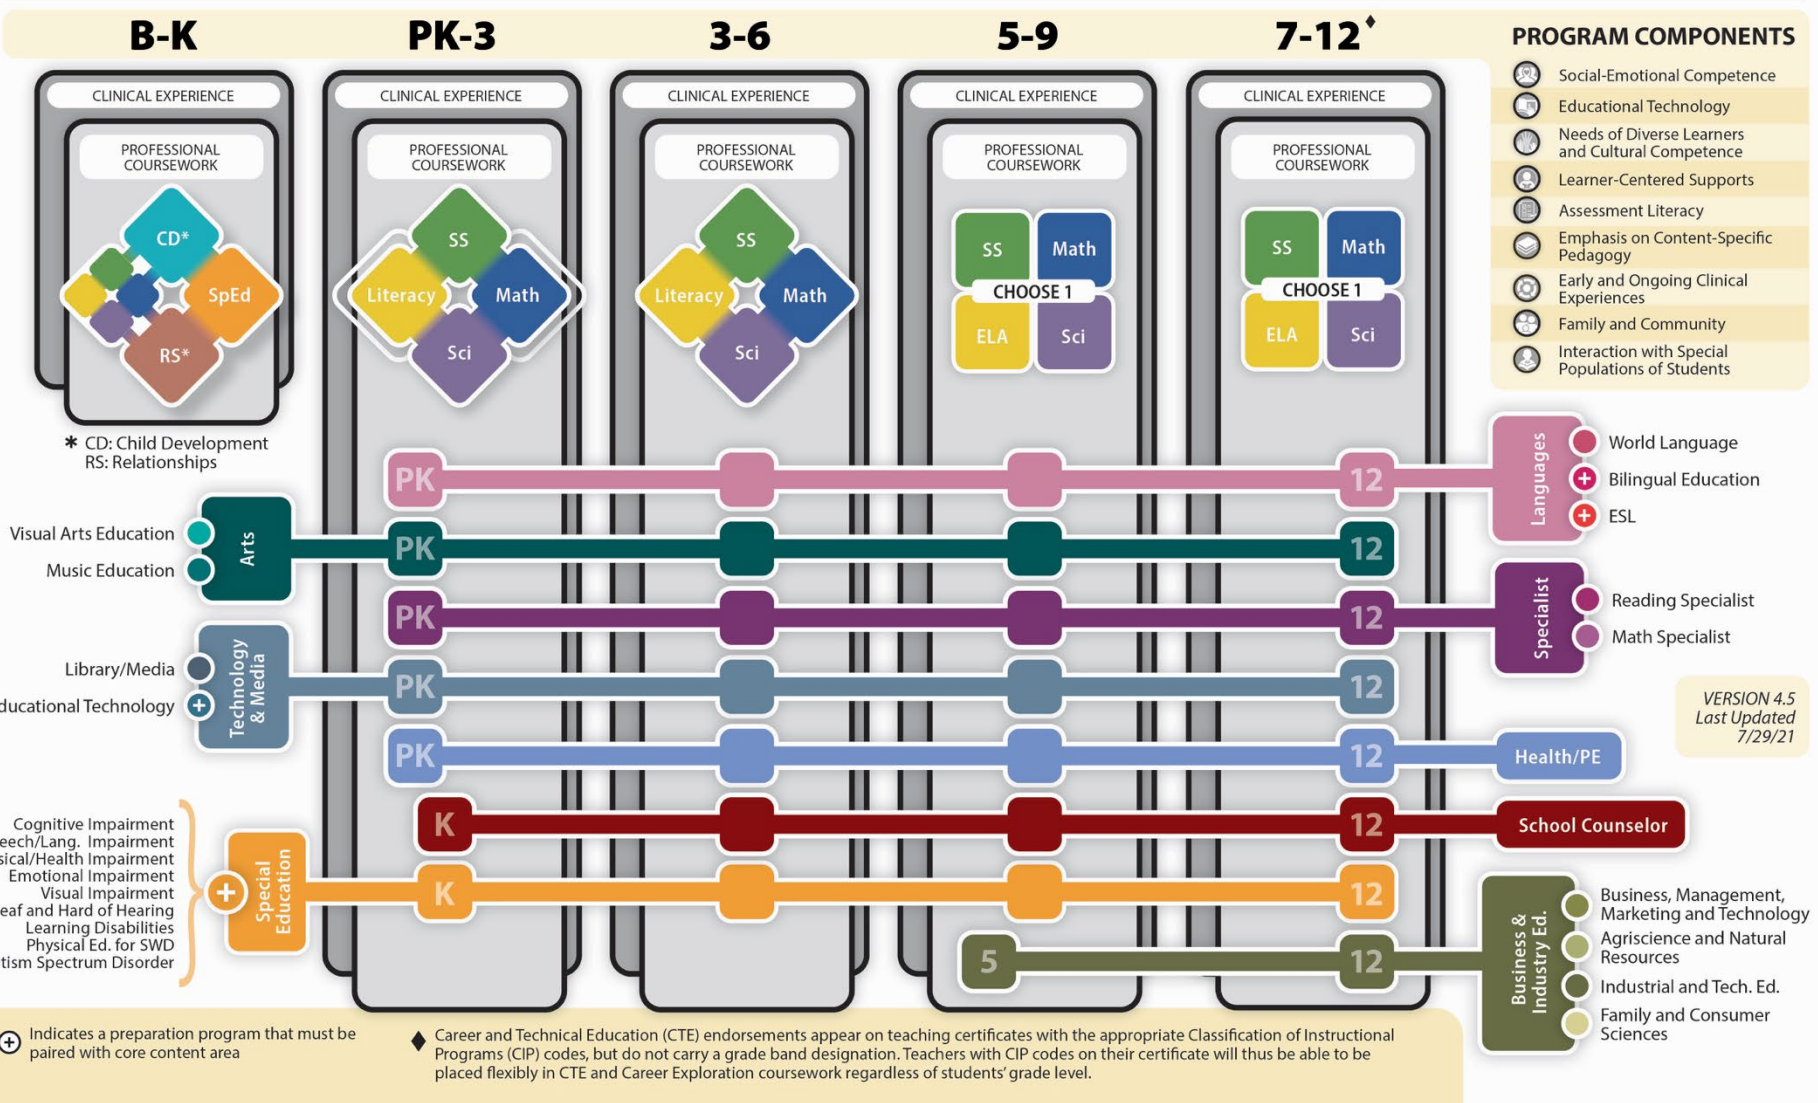

TEACHER CERTIFICATION STRUCTURE

⊕ Indicates a preparation program that must be paired with core content area

◆ Career and Technical Education (CTE) endorsements appear on teaching certificates with the appropriate Classification of Instructional Programs (CIP) codes, but do not carry a grade band designation. Teachers with CIP codes on their certificate will thus be able to be placed flexibly in CTE and Career Exploration coursework regardless of students' grade level.