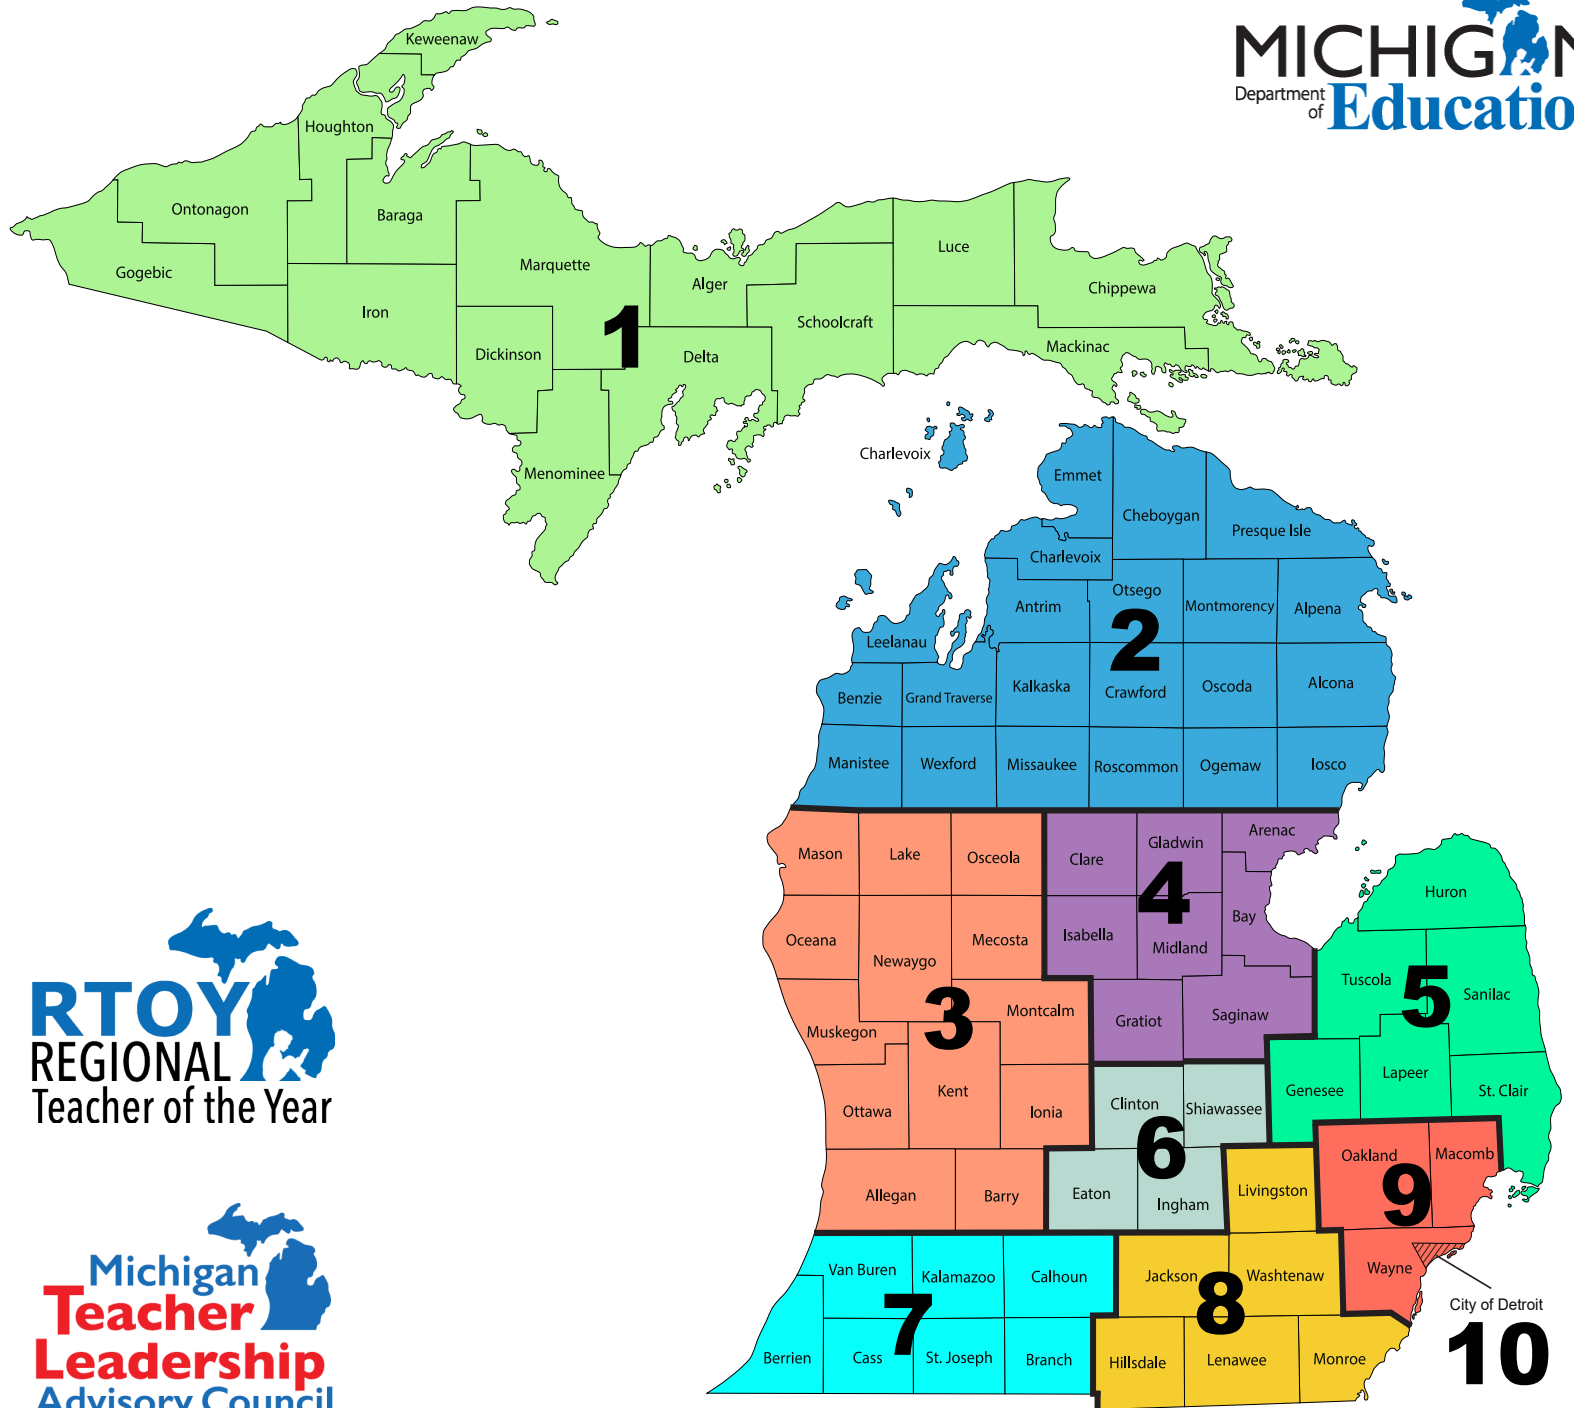

MICHIGAN REGIONS

MICHIGAN REGION – DETAILS

(NOTE: Region assignment is determined by the location of the building/district where an individual is employed.)

Region 1

Entirety of the Upper Peninsula

Region 2

Alcona, Alpena, Antrim, Benzie, Charlevoix, Cheboygan, Crawford, Emmet, Grand Traverse, Iosco, Kalkaska, Leelanau, Manistee, Missaukee, Montmorency, Ogemaw, Oscoda, Otsego, Presque Isle, Roscommon and Wexford counties

Region 3

Allegan, Barry, Ionia, Kent, Lake, Mason, Mecosta, Montcalm, Muskegon, Newaygo, Oceana, Osceola and Ottawa counties

Region 4

Arenac, Bay, Clare, Gladwin, Gratiot, Isabella, Midland and Saginaw counties

Region 5

Huron, Genesee, Lapeer, St Clair, Sanilac and Tuscola counties

Region 6

Clinton, Eaton, Ingham and Shiawassee counties

Region 7

Berrien, Branch, Calhoun, Cass, Kalamazoo, St. Joseph and Van Buren counties