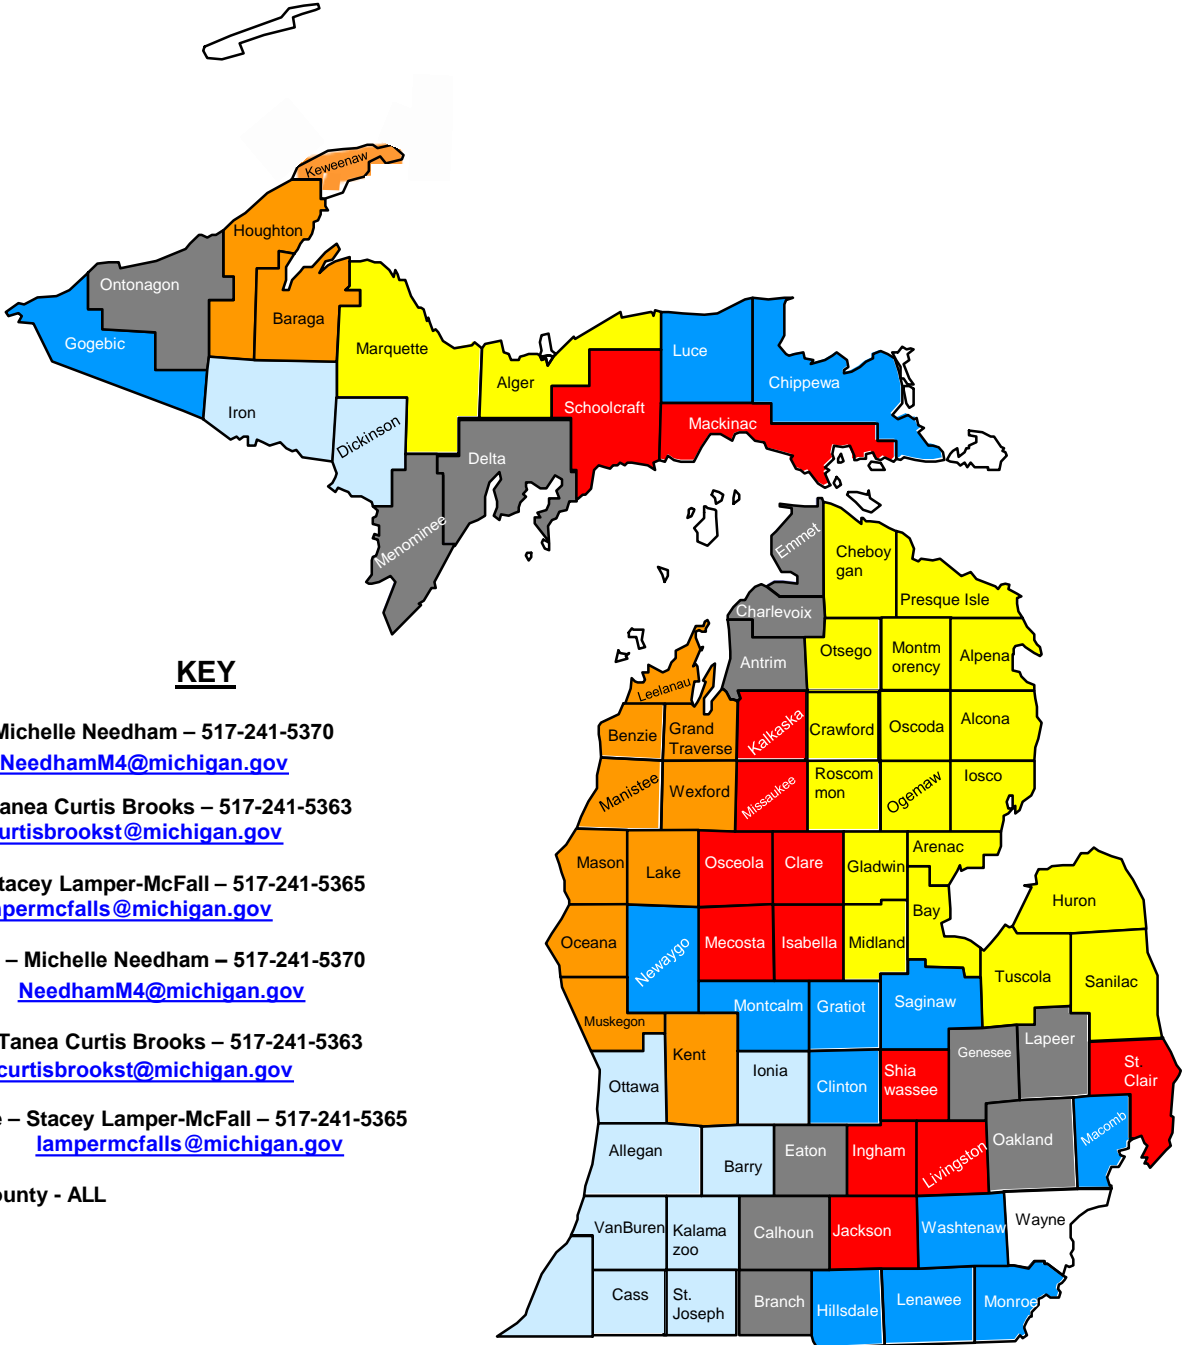

Fiscal and Administrative
 Services Team (FAST)
 Territory Map
 August 2021

KEY

- Yellow – Michelle Needham – 517-241-5370**
NeedhamM4@michigan.gov
- Red – Tanea Curtis Brooks – 517-241-5363**
curtisbrookst@michigan.gov
- Grey – Stacey Lamper-McFall – 517-241-5365**
lampermcfalls@michigan.gov
- Dark Blue – Michelle Needham – 517-241-5370**
NeedhamM4@michigan.gov
- Orange – Tanea Curtis Brooks – 517-241-5363**
curtisbrookst@michigan.gov
- Light Blue – Stacey Lamper-McFall – 517-241-5365**
lampermcfalls@michigan.gov
- Wayne County - ALL**