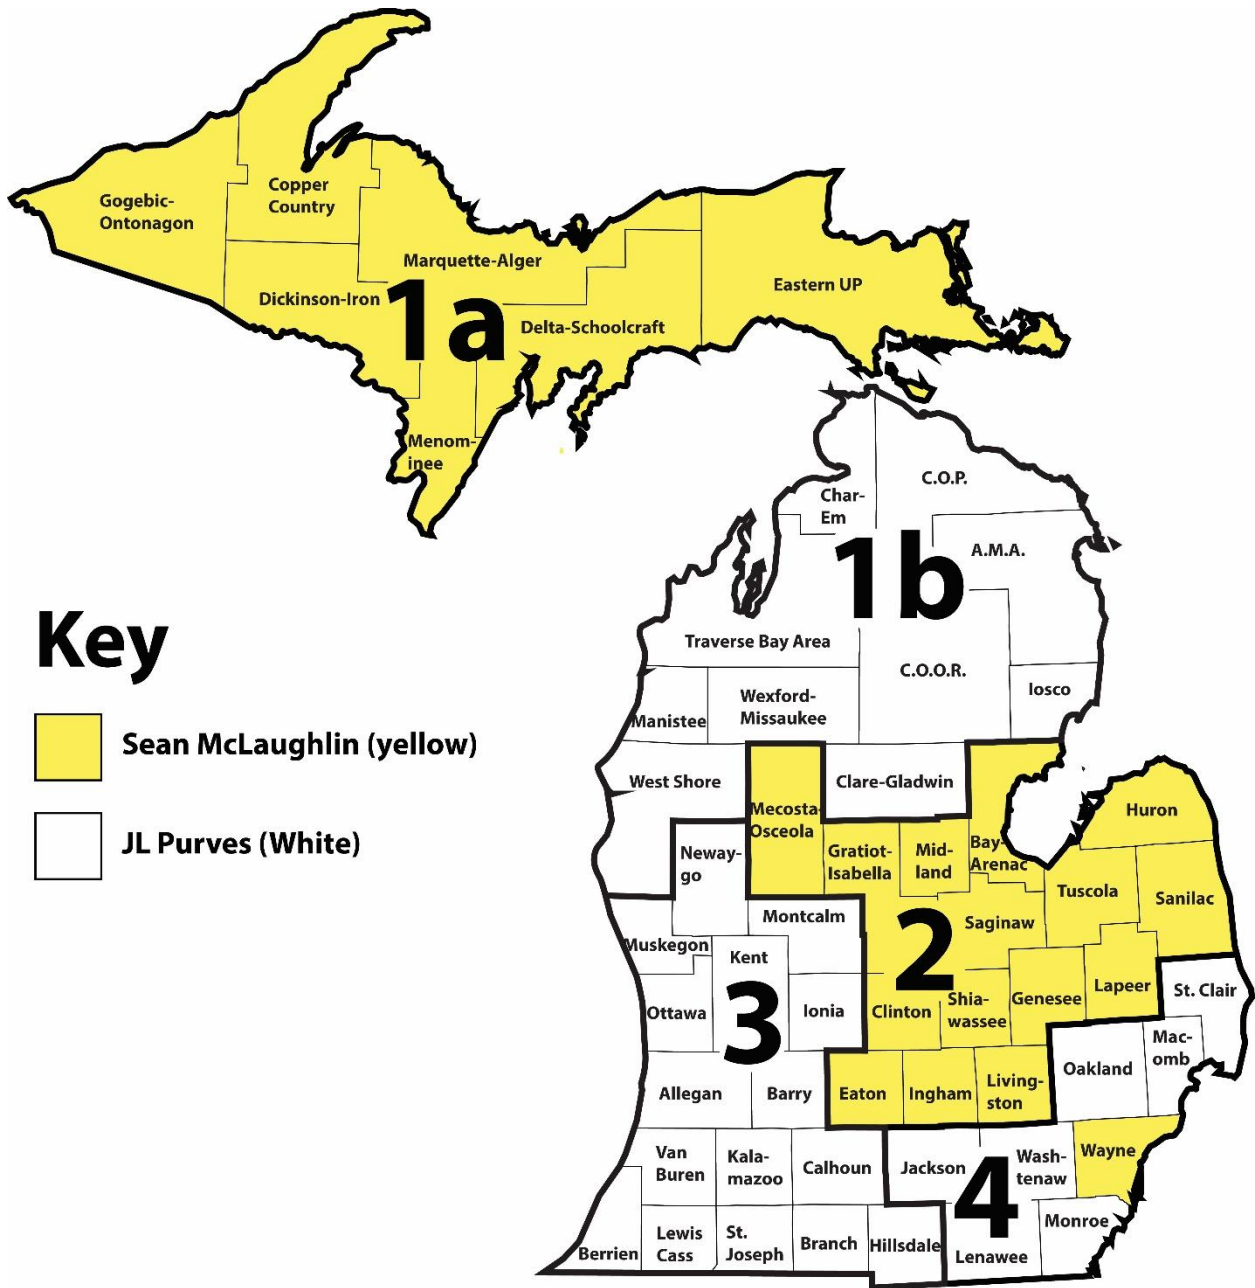

Map of Program Finance Assignments