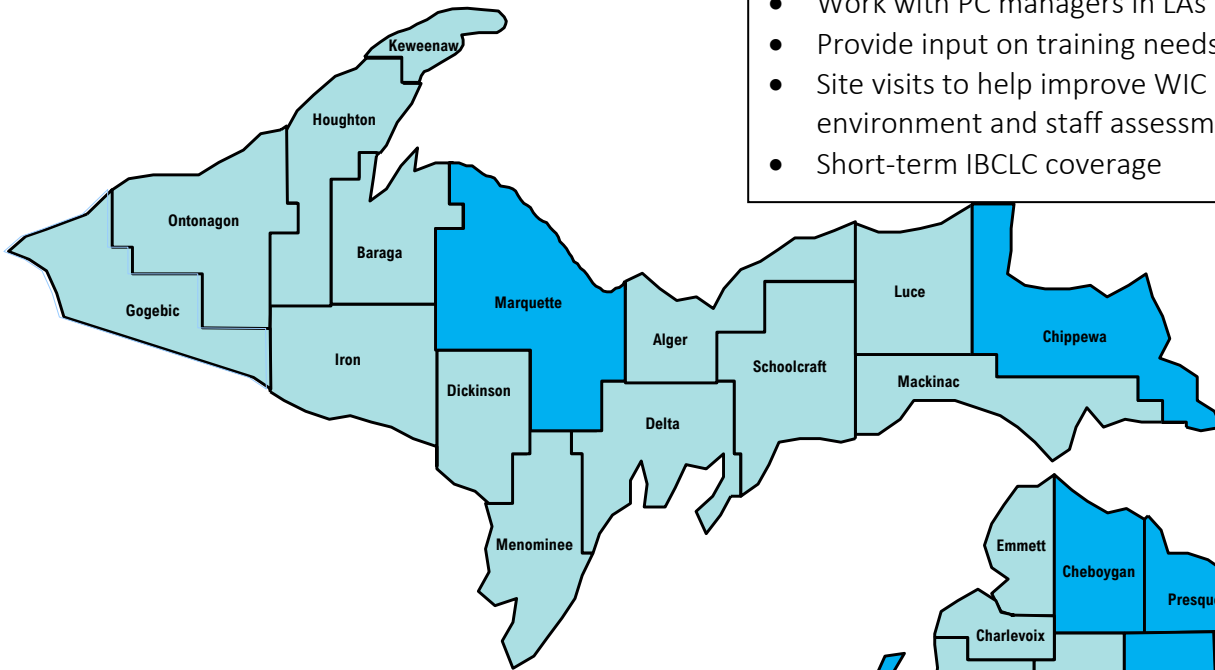

WIC Regional Lactation Consultant

What do they do?

- Peer counselor training
- Technical lactation support to PCs and LAs
- LA breastfeeding reviews
- PC applicant interviews
- Work with PC managers in LAs
- Provide input on training needs and materials
- Site visits to help improve WIC clinic breastfeeding environment and staff assessment skills.
- Short-term IBCLC coverage