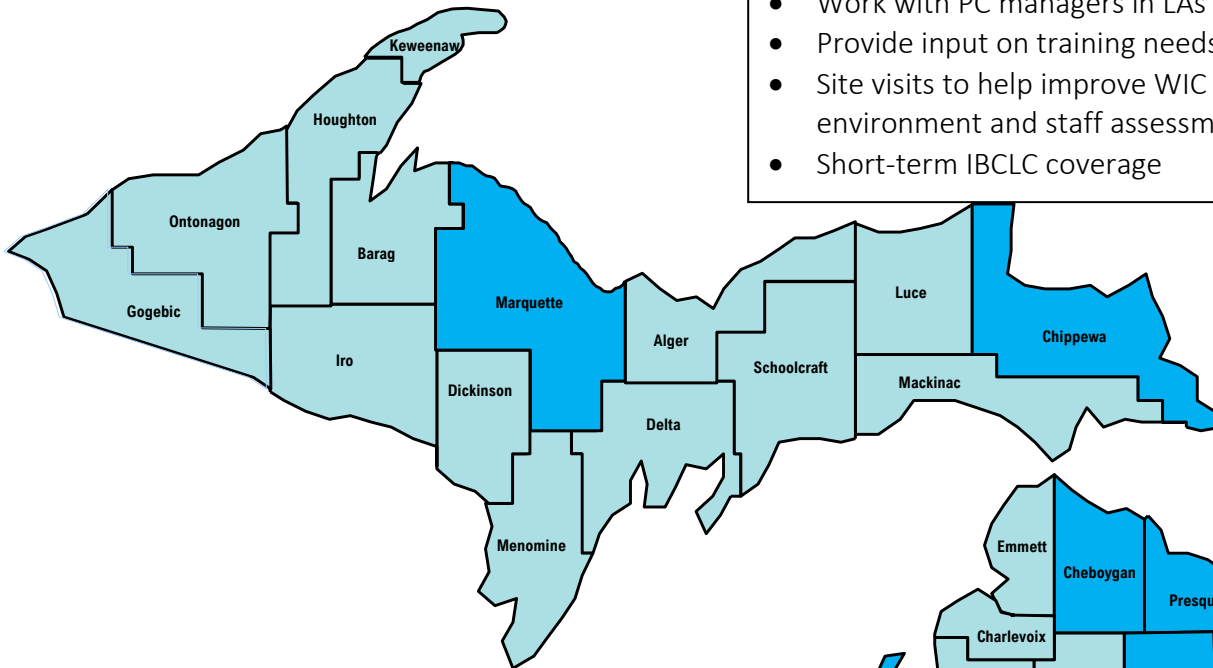

WIC Regional Lactation Consultant

What do they do?

- Peer counselor training
- Technical lactation support to PCs and LAs
- LA breastfeeding reviews
- PC applicant interviews
- Work with PC managers in LAs
- Provide input on training needs and materials
- Site visits to help improve WIC clinic breastfeeding environment and staff assessment skills.
- Short-term IBCLC coverage

Alice Christensen: Southwest
ChristensenA2@michigan.gov
(616) 885-6416

Kristina Doyle: Mid Central
DoyleK5@michigan.gov
(989) 252-3822

Danica Howard: Northern
HowardD7@michigan.gov
(231) 203-8008

Linda Marshall: Upper Peninsula
MarshallL13@michigan.gov
(906) 361-5280

Samirah Muhsin: Metro Detroit
MuhsinS@michigan.gov
(289) 919-8353

Erica Dierkens: South Central
DierkensE@michigan.gov
(734) 913-0794