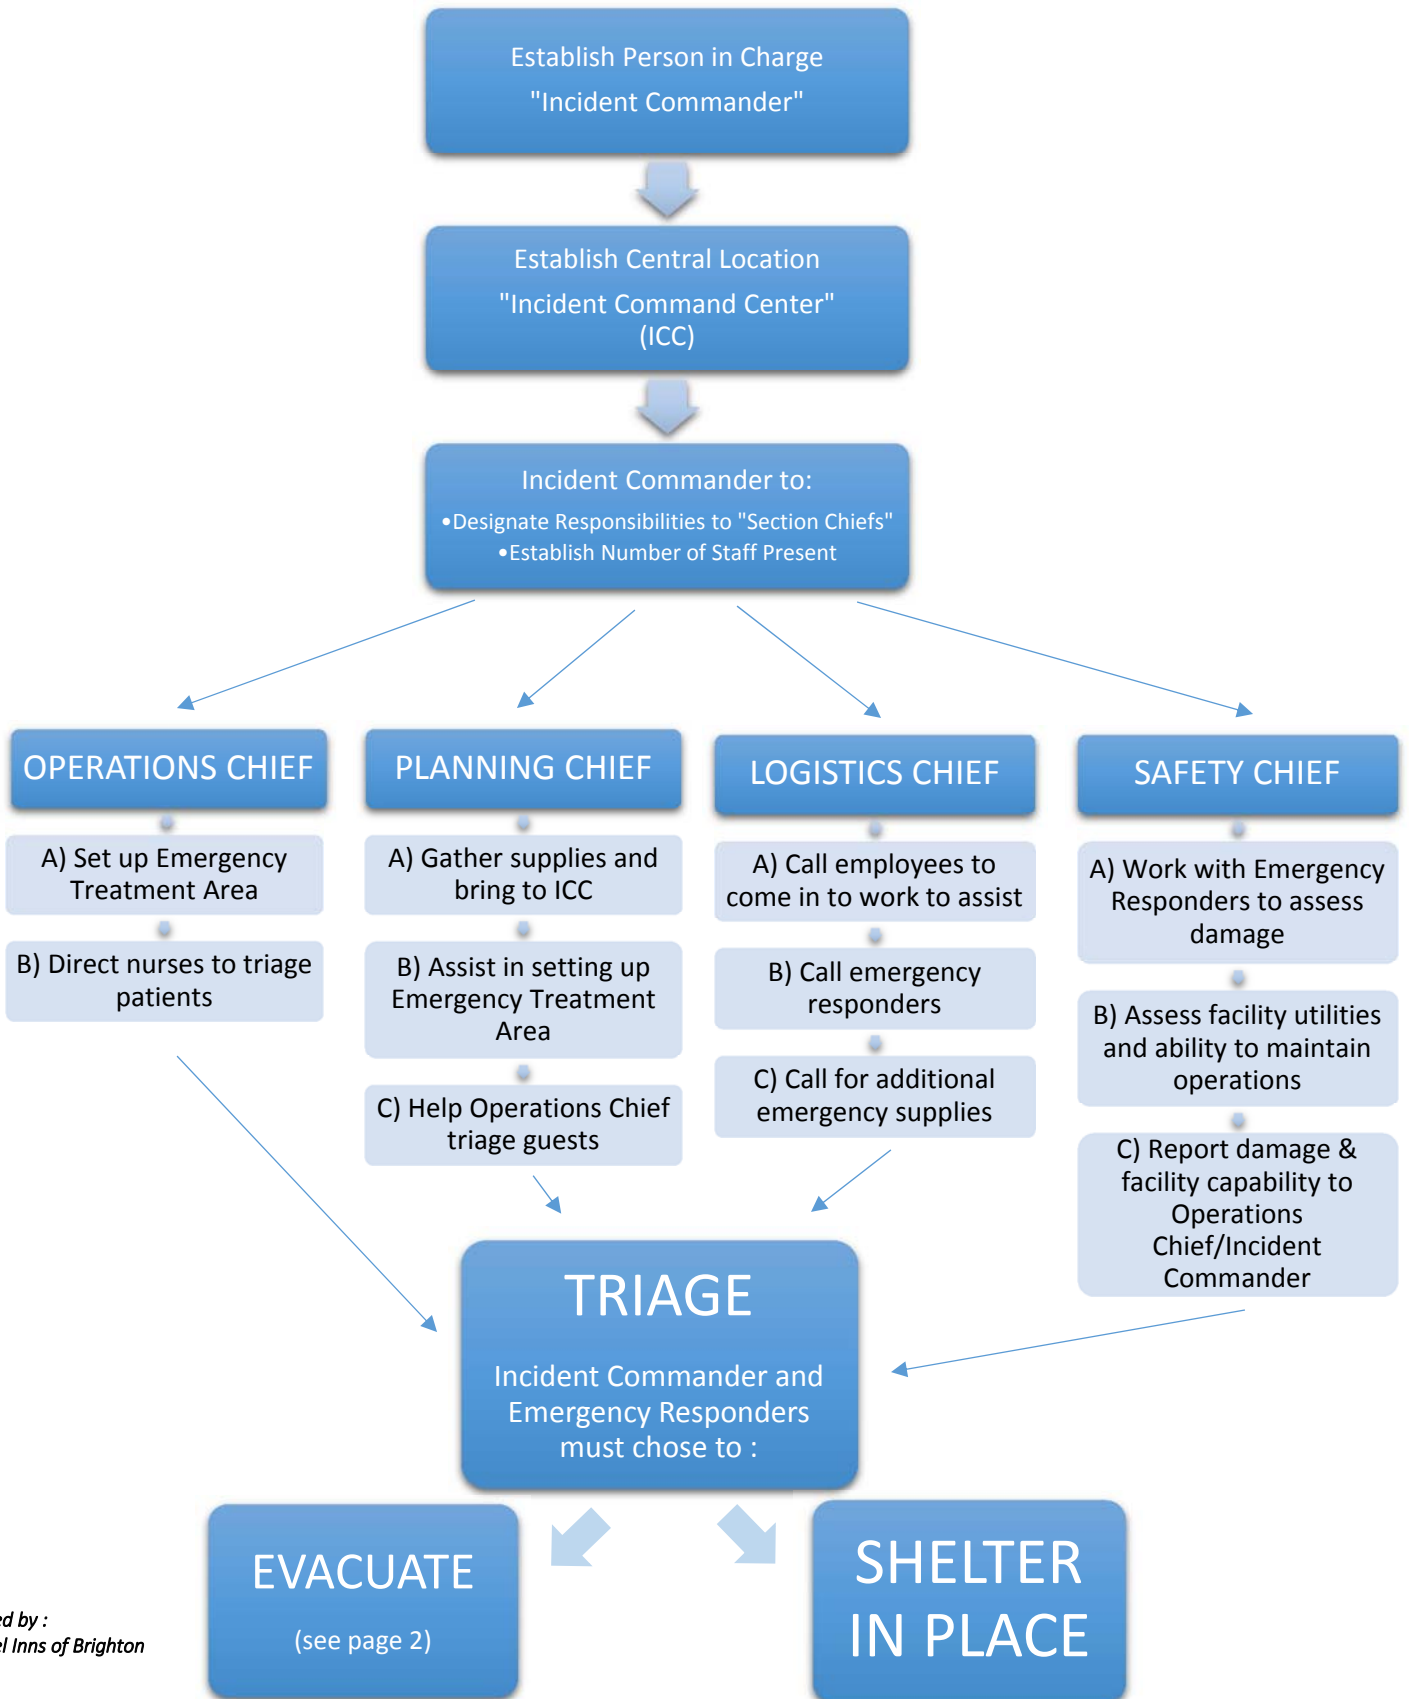

Disaster Plan Flowchart

PREPARE FOR EVACUATION

Created by :
Caretel Inns of Brighton

LAST STEP: Final Assessment of Facility