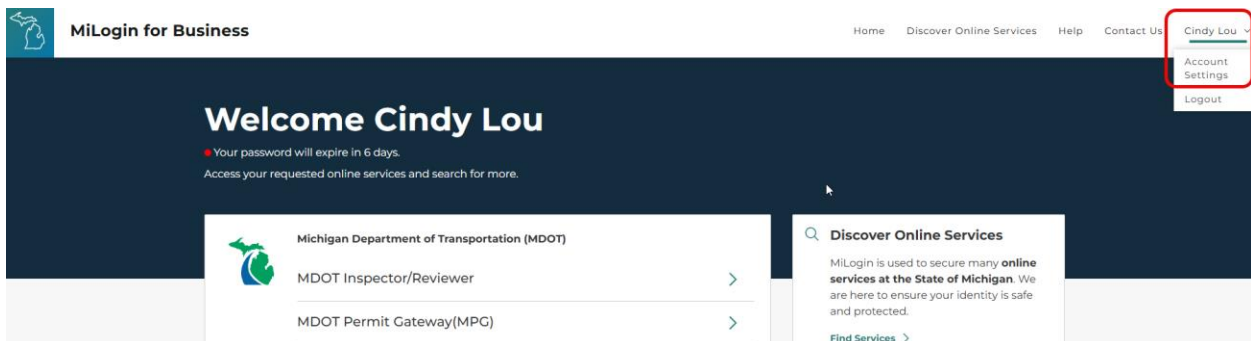

2. Click on your name to select "Account Settings."