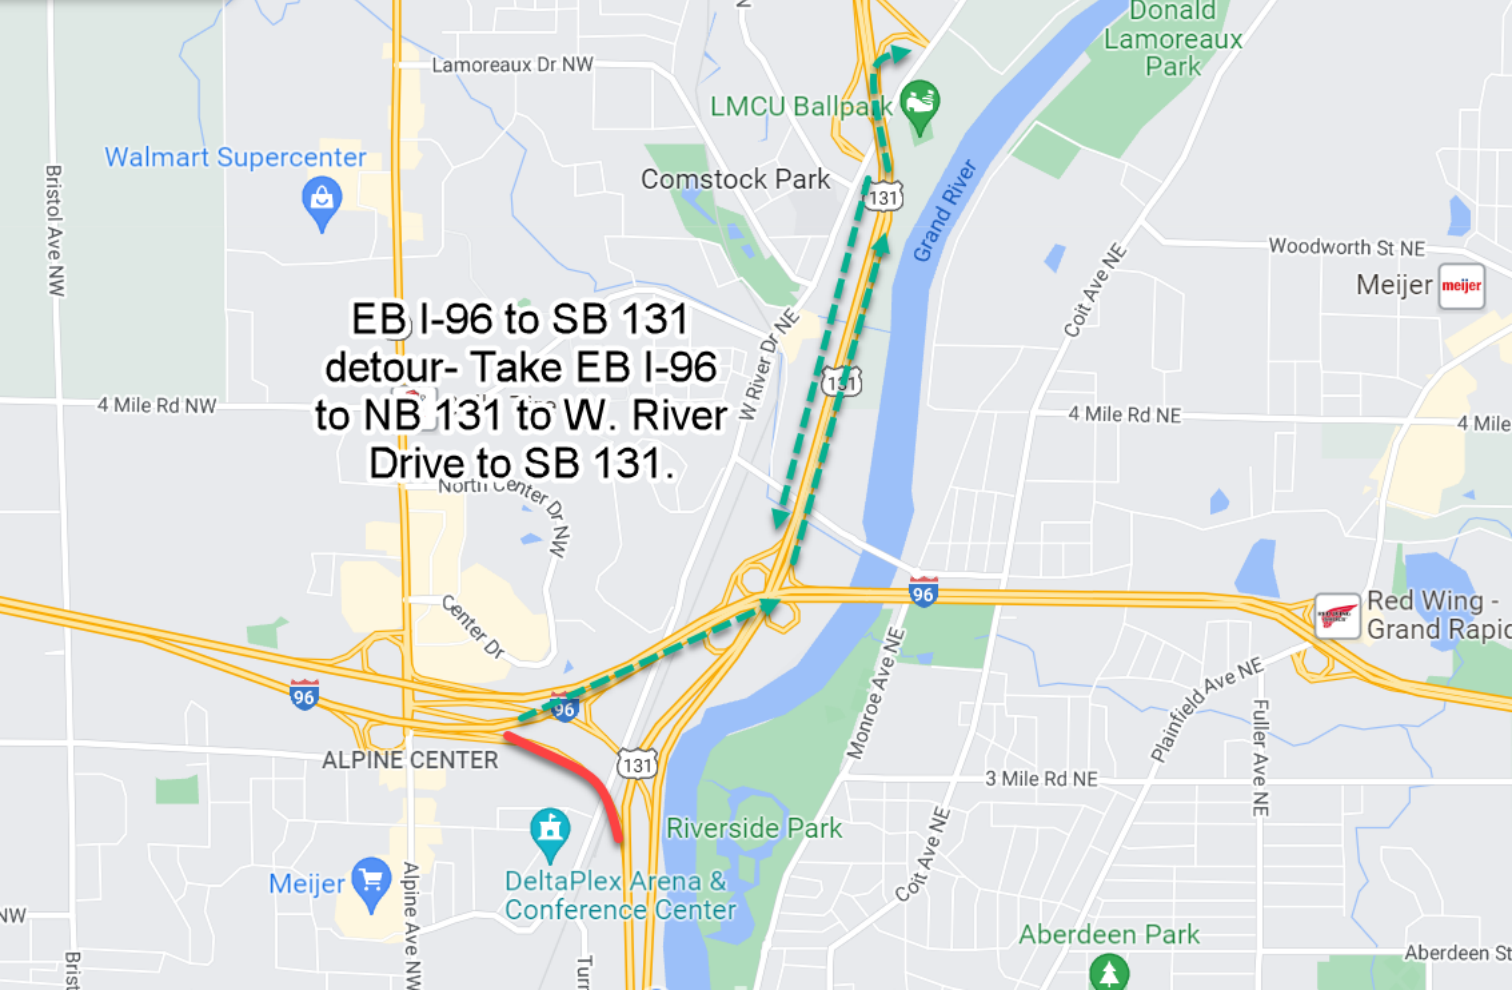

**EB I-96 to SB 131
detour- Take EB I-96
to NB 131 to W. River
Drive to SB 131.**

**Detour for EB I-96 to SB
US-131: Take EB I-96 and
exit at Plainfield Ave (M-44
Connector) to WB I-96 to
SB US-131.**