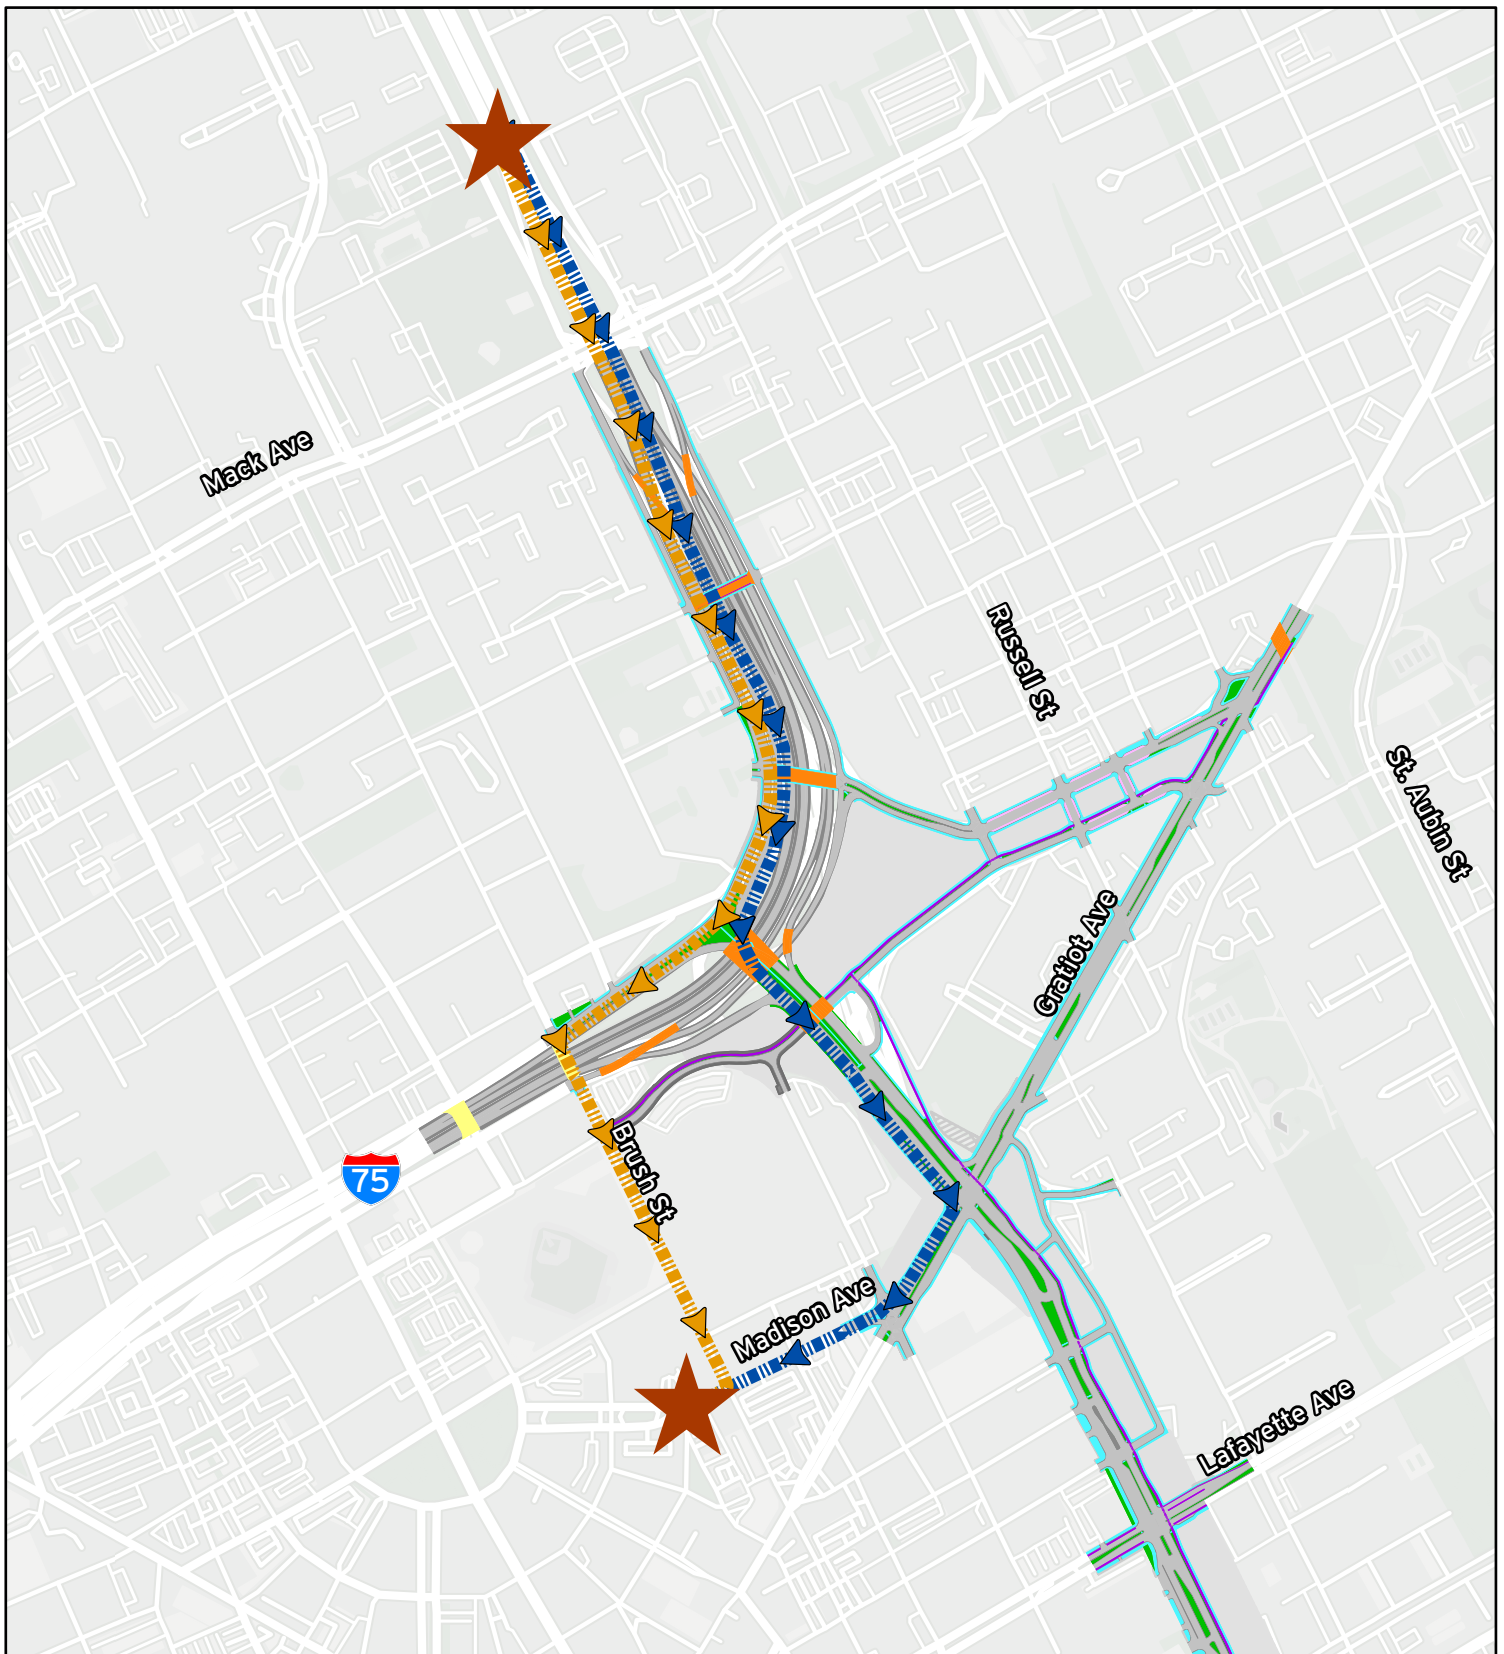

**I-375
RECONNECTING
COMMUNITIES
PROJECT**

**Southbound I-75
to Entertainment
District
Existing Route**

-  Existing Route
-  Start/End Point

Southbound I-75 to Entertainment District

Existing Route

Current route on I-375.

1. Head south on I-75 which becomes I-375.
2. Take the Madison Ave exit ramp.
3. Head west on Madison Ave.

Distance: 1.3 Miles

**I-375
RECONNECTING
COMMUNITIES
PROJECT**

**Southbound I-75
to Entertainment
District**
Design Alternative Route Options

 Option 1
 Option 2
 Start/End Point
 0 0.15 0.3
 Mi

Southbound I-75 to Entertainment District

Design Alternative Route Options

Option 1: Via New 375 Boulevard.

1. Head south on I-75.
2. Take the exit onto the new 375 boulevard.
3. Continue straight at the intersection on the southbound new 375 boulevard.
4. Pull up onto Gratiot Ave.
5. Take a slight right onto Madison Ave.

Distance: 1.4 Miles

Option 2: Via Brush St.

1. Head south on I-75.
2. Take the exit onto the service drive.
3. Turn left onto Brush St and head south.

Distance: 1.3 Miles

Note: I-75/Mack Avenue Ramps can still be used to access north of Eastern Market.