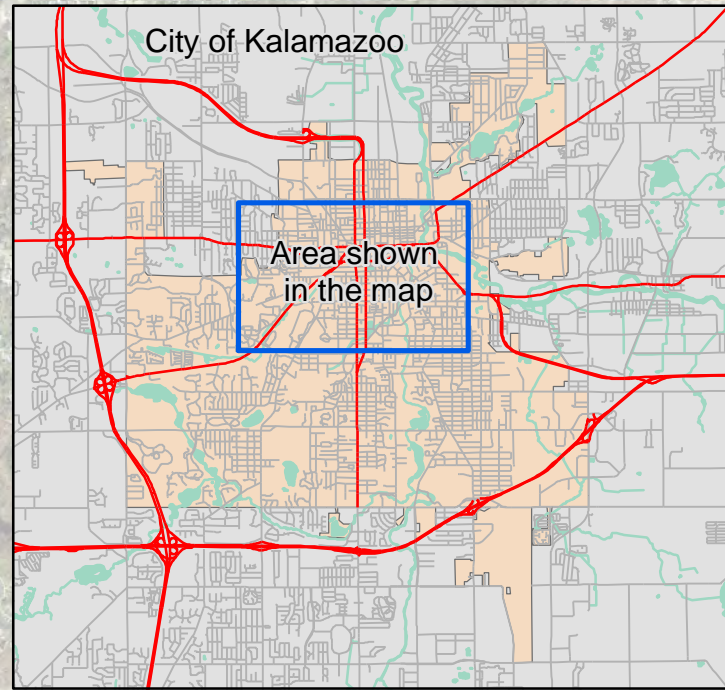

CITY OF KALAMAZOO Planning and Environmental Linkage (PEL) Study Area

Legend

- MDOT Trunklines
- Local Roads
- Area of Interest