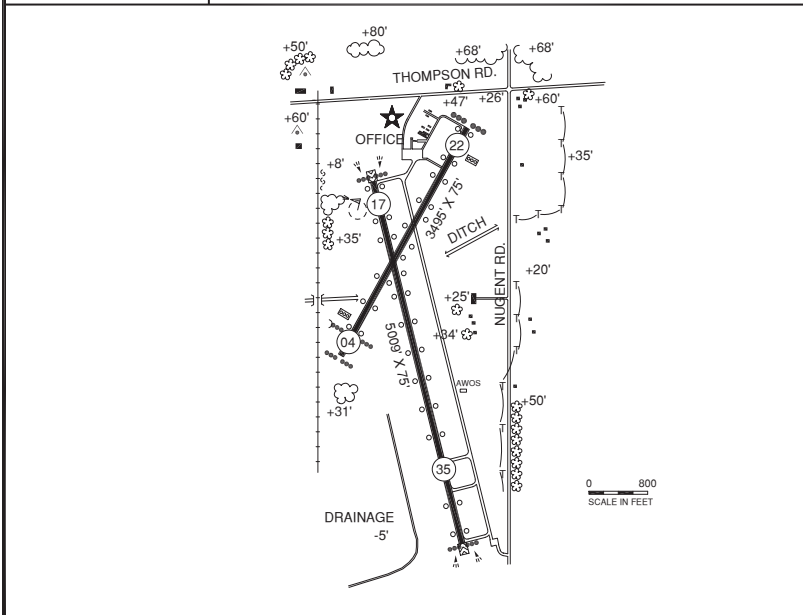

BAD AXE, HURON COUNTY MEM. (BAX)

B

FREQ	
AWOS	118.600
CTAF/U	123.075
LANSING FSS	
RCO	122.65
CLEVELAND	
CTR	126.75

HURON COUNTY
MEMORIAL AIRPORT

0 1 2 3
SCALE IN MILES

763'
ELEV

09532.A
32-02

09-18 LOCATION

RWY LENGTH BEYOND DISPLACED THR

17/ — * 04/ 3195
35/ — * 22/ —

COORDINATES

43° 46.81' N
082° 59.13' W

License
General Utility

FM CITY: 1.0 mi S

LGT: ROTG BCN, MIRL (10% intsty). For 100% intsty MIRL, PAPI, REIL, std pcl CTAF

FUEL: 100LL, JET A *

RPR: None

WX: AWOS 989-269-4137

WX Briefing System

SNW RMVL: Yes

TRNSP: Thumb Area Transit, weekdays 800-322-1125, bicycles.

MEALS: In town, 1.0 mi

RON: In town, 1.0 mi