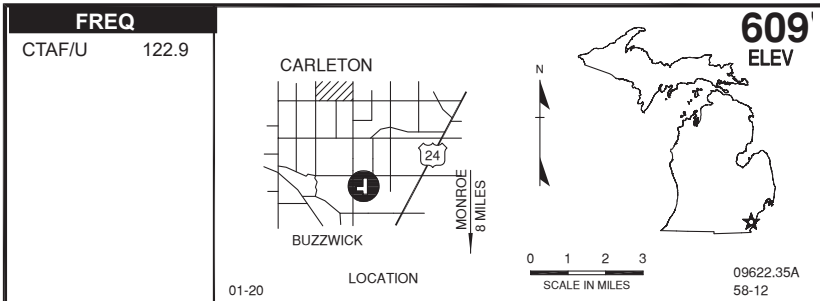

CARLETON, BUZZWICK (W87)

C

RWY LENGTH BEYOND DISPLACED THR

18/ 1575
36/ —

COORDINATES

42° 01.05'N
083° 42.'W

License
Basic Utility

FM CITY: 3.0 mi S
LGT: None
MGR: Mitchell Noble
PH: 734-664-6850
FBO: None
ATND: Ireg

NAV AIDS: 115.7 (CRL) 123° NM to fld.
FUEL: None
RPR: None
WX: None
SNW RMVL: None
TRNSP: None
MEALS: In town 3.0 mi
RON: In town 3.0 mi

- Deer, coyote & birds invof arpt.
- Arpt entrance off Labo Rd.
- Transient parking N end near ofc.
- RC model activity .5 mi SW of arpt.