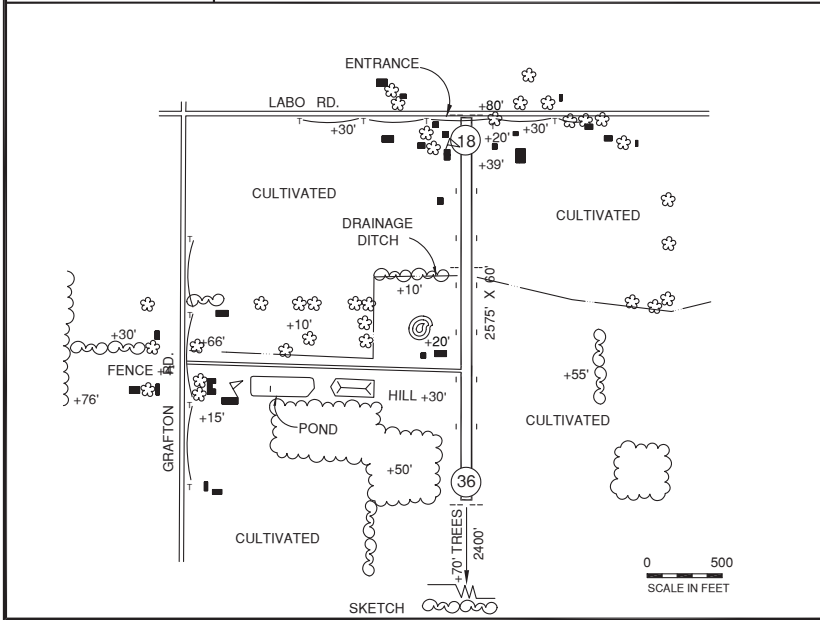

CARLETON, BUZZWICK (W87)

C

RWY LENGTH BEYOND DISPLACED THR

18/ 1575
36/ —

COORDINATES

42° 01.05'N
083° 42.'W

License
Basic Utility

FM CITY: 3.0 mi S
LGT: None
MGR: Mitchell Noble
PH: 734-664-6850
FBO: None
ATND: Ireg

NAV AIDS: 115.7 (CRL) 123° NM to fld.
FUEL: None
RPR: None
WX: None
SNW RMVL: None
TRNSP: None
MEALS: In town 3.0 mi
RON: In town 3.0 mi

- Deer, coyote & birds invof arpt.
- Arpt entrance off Labo Rd.
- Transient parking N end near ofc.
- RC model activity .5 mi SW of arpt.