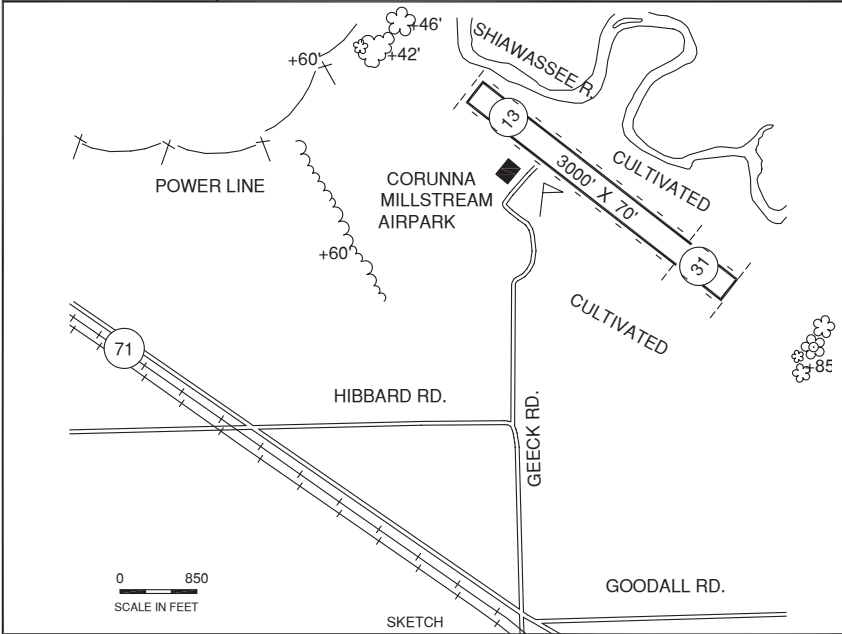

CORUNNA, MILLSTREAM AIRPARK (56M)

C

RWY LENGTH BEYOND DISPLACED THR 13/ — 31/ 2200	COORDINATES 42° 57.78'N 084° 02.67' W	License Unimproved Airstrip
FM CITY: 3.0 mi SE LGT: None MGR: Julie MacKay PH: 989-277-6066 FBO: None ATND: Unatnd Closed Nov - April	NAV AIDS: 116.9 (FNT) 276° 13 NM to fld. FUEL: None RPR: None WX: None SNW RMVL: None TRNSP: None MEALS: 4.0 mi RON: 6.0 mi	

- +60 ft power line 1240 ft NW of rwy.
- Deer, birds on & invof arpt.