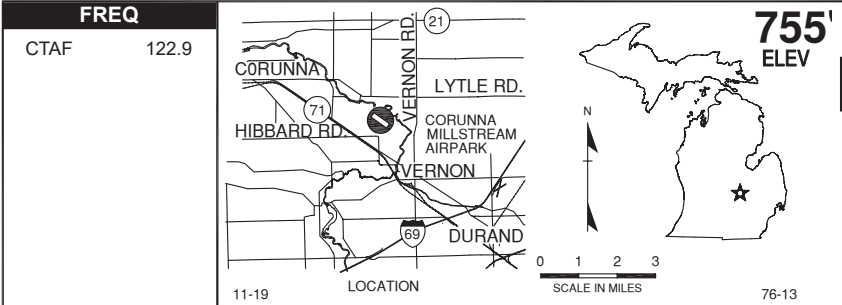

CORUNNA, MILLSTREAM AIRPARK (56M)

C

RWY LENGTH BEYOND DISPLACED THR 13/ — 31/ 2200	COORDINATES 42° 57.78'N 084° 02.67' W	License Unimproved Airstrip
FM CITY: 3.0 mi SE LGT: None MGR: Julie MacKay PH: 989-277-6066 FBO: None ATND: Unatnd Closed Nov - April	NAV AIDS: 116.9 (FNT) 276° 13 NM to fld. FUEL: None RPR: None WX: None SNW RMVL: None TRNSP: None MEALS: 4.0 mi RON: 6.0 mi	

- +60 ft power line 1240 ft NW of rwy.
- Deer, birds on & invof arpt.