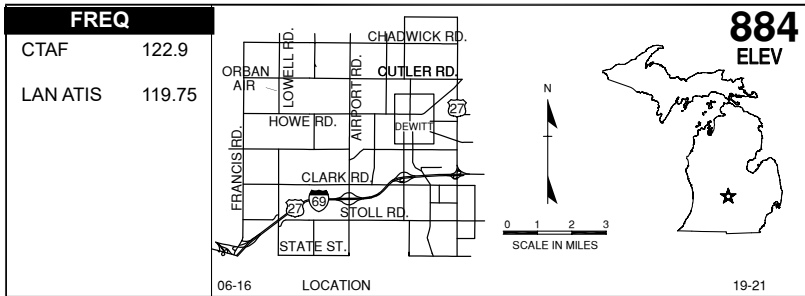

DEWITT, ORBANAIR

D

RWY LENGTH BEYOND DISPLACED THR

11/ 1200'
29/ 1200'

COORDINATES

42° 51.13'N
084° 38.77'W

License
Unimproved

FM CITY: 3.5W