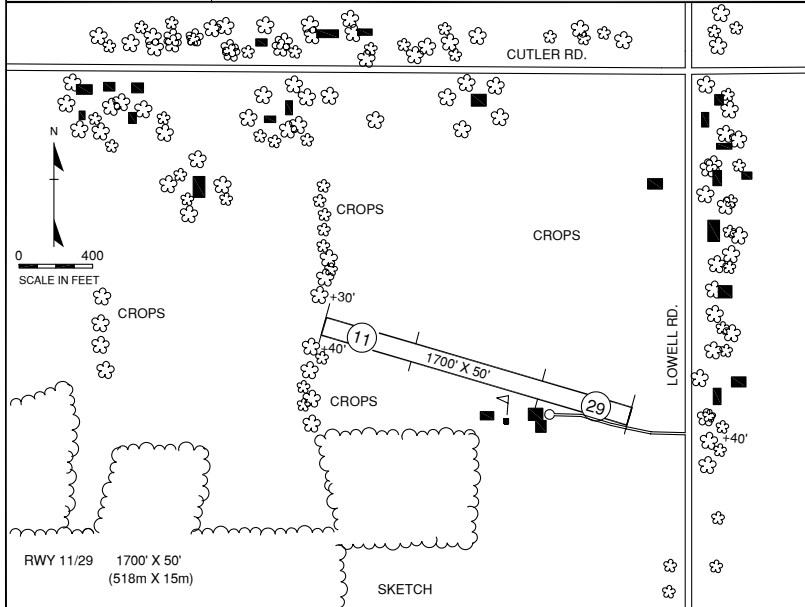

DEWITT, ORBANAIR

D

RWY LENGTH BEYOND DISPLACED THR

11/ 1200'
29/ 1200'

COORDINATES

42° 51.13'N
084° 38.77'W

License
Unimproved

FM CITY: 3.5W

WX: None

SNW RMVL: None; arpt clsd Nov-Apr

TRNSP: None

MEALS: None

RON: None

- Rwy slopes uphill from both ends towards middle. Rwy rough & uneven. Soft in spring.
- Turkeys & deer on & invof arpt.
- Crops adjacent.