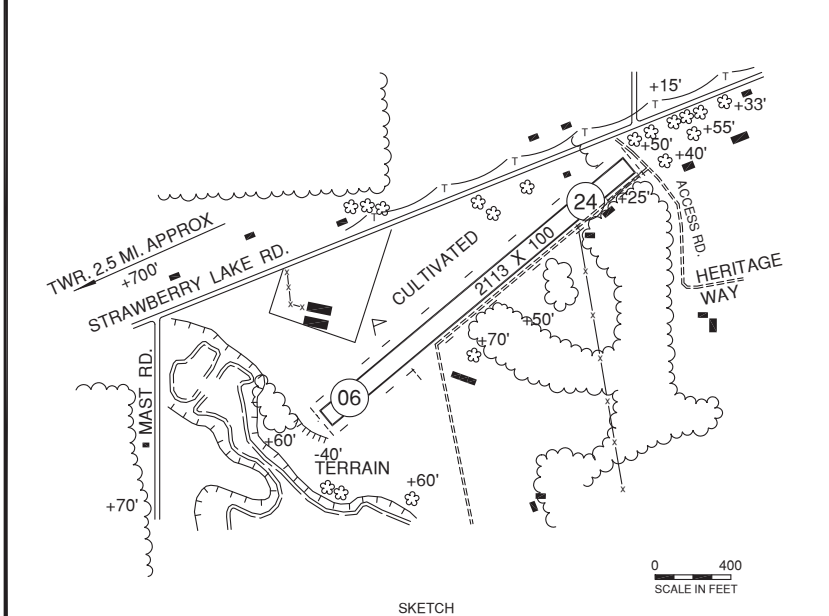

DEXTER, CACKLEBERRY (2E8)

D

FREQ			900' ELEV
CTAF	122.9		

11-19 LOCATION

0 1 2 3 4
SCALE IN MILES

09754.6A
81-16

<p>RUNWAY LENGTH BEYOND DISPLACED THR' 7 CCF 8 -B5 H9 G'</p> <p>06/ 1598' 24/ 1618'</p>	<p>License Basic Utility</p>
--	---

FM CITY: 5.0 NW
LGT: NSTD LIRL not for public use.
MGR: Stephanie Klawender
PH: 734-424-3437
FBO: None
ATND: Unatnd
 clsd with snow covered.

NAV AIDS: 114.3 (SVM) 277° 12.0 NM to fld.
FUEL: None
RPR: None
WX: None
SNW RMVL: Limited- vfy cond
TRNSP: None
MEALS: In town, 5.0 mi
RON: Ann Arbor, 8.0 mi